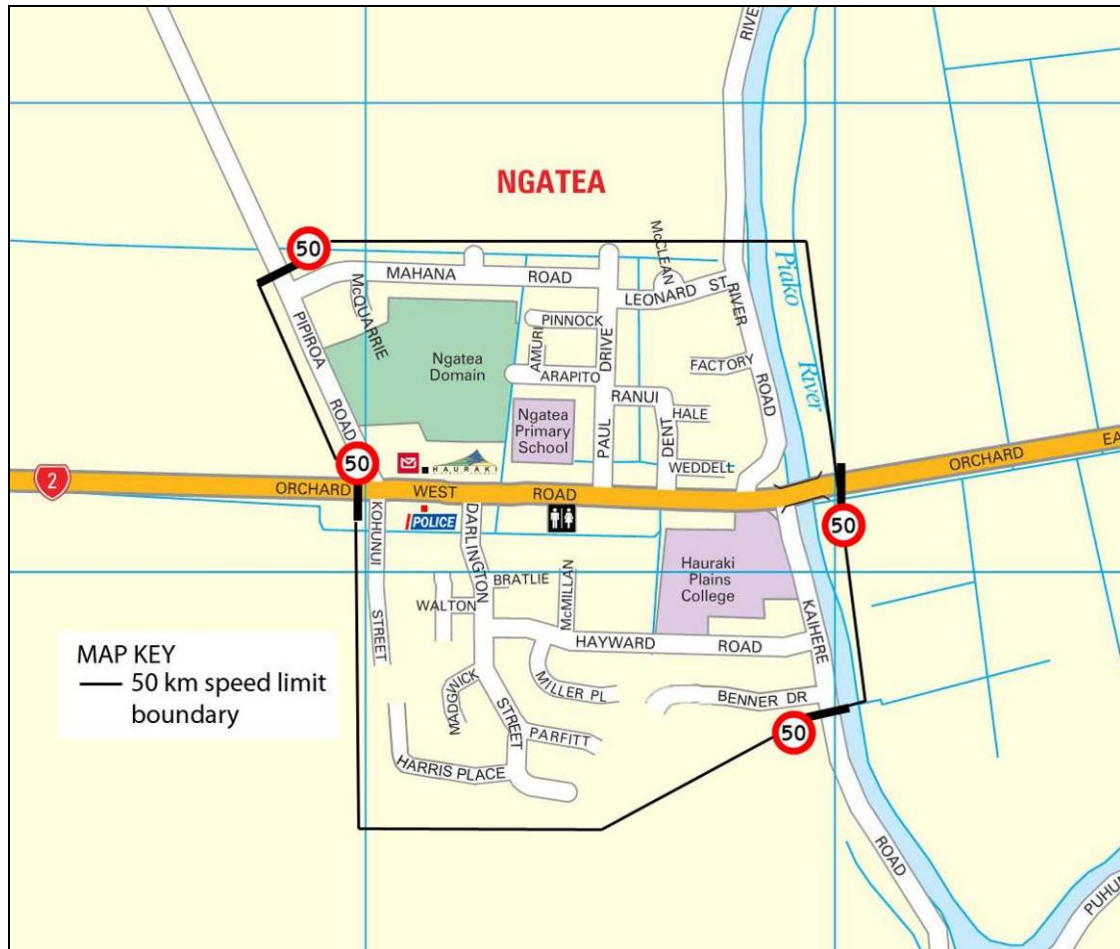

NGATEA

All public places including roads and reserves are included in the prohibition at all times within areas of the township listed below -

- Within the 50 kilometre speed limit areas of the Ngatea township

Please note that signage advising that you are entering the Liquor Ban area are placed before entering the Liquor Ban zone on all road entries into the township.