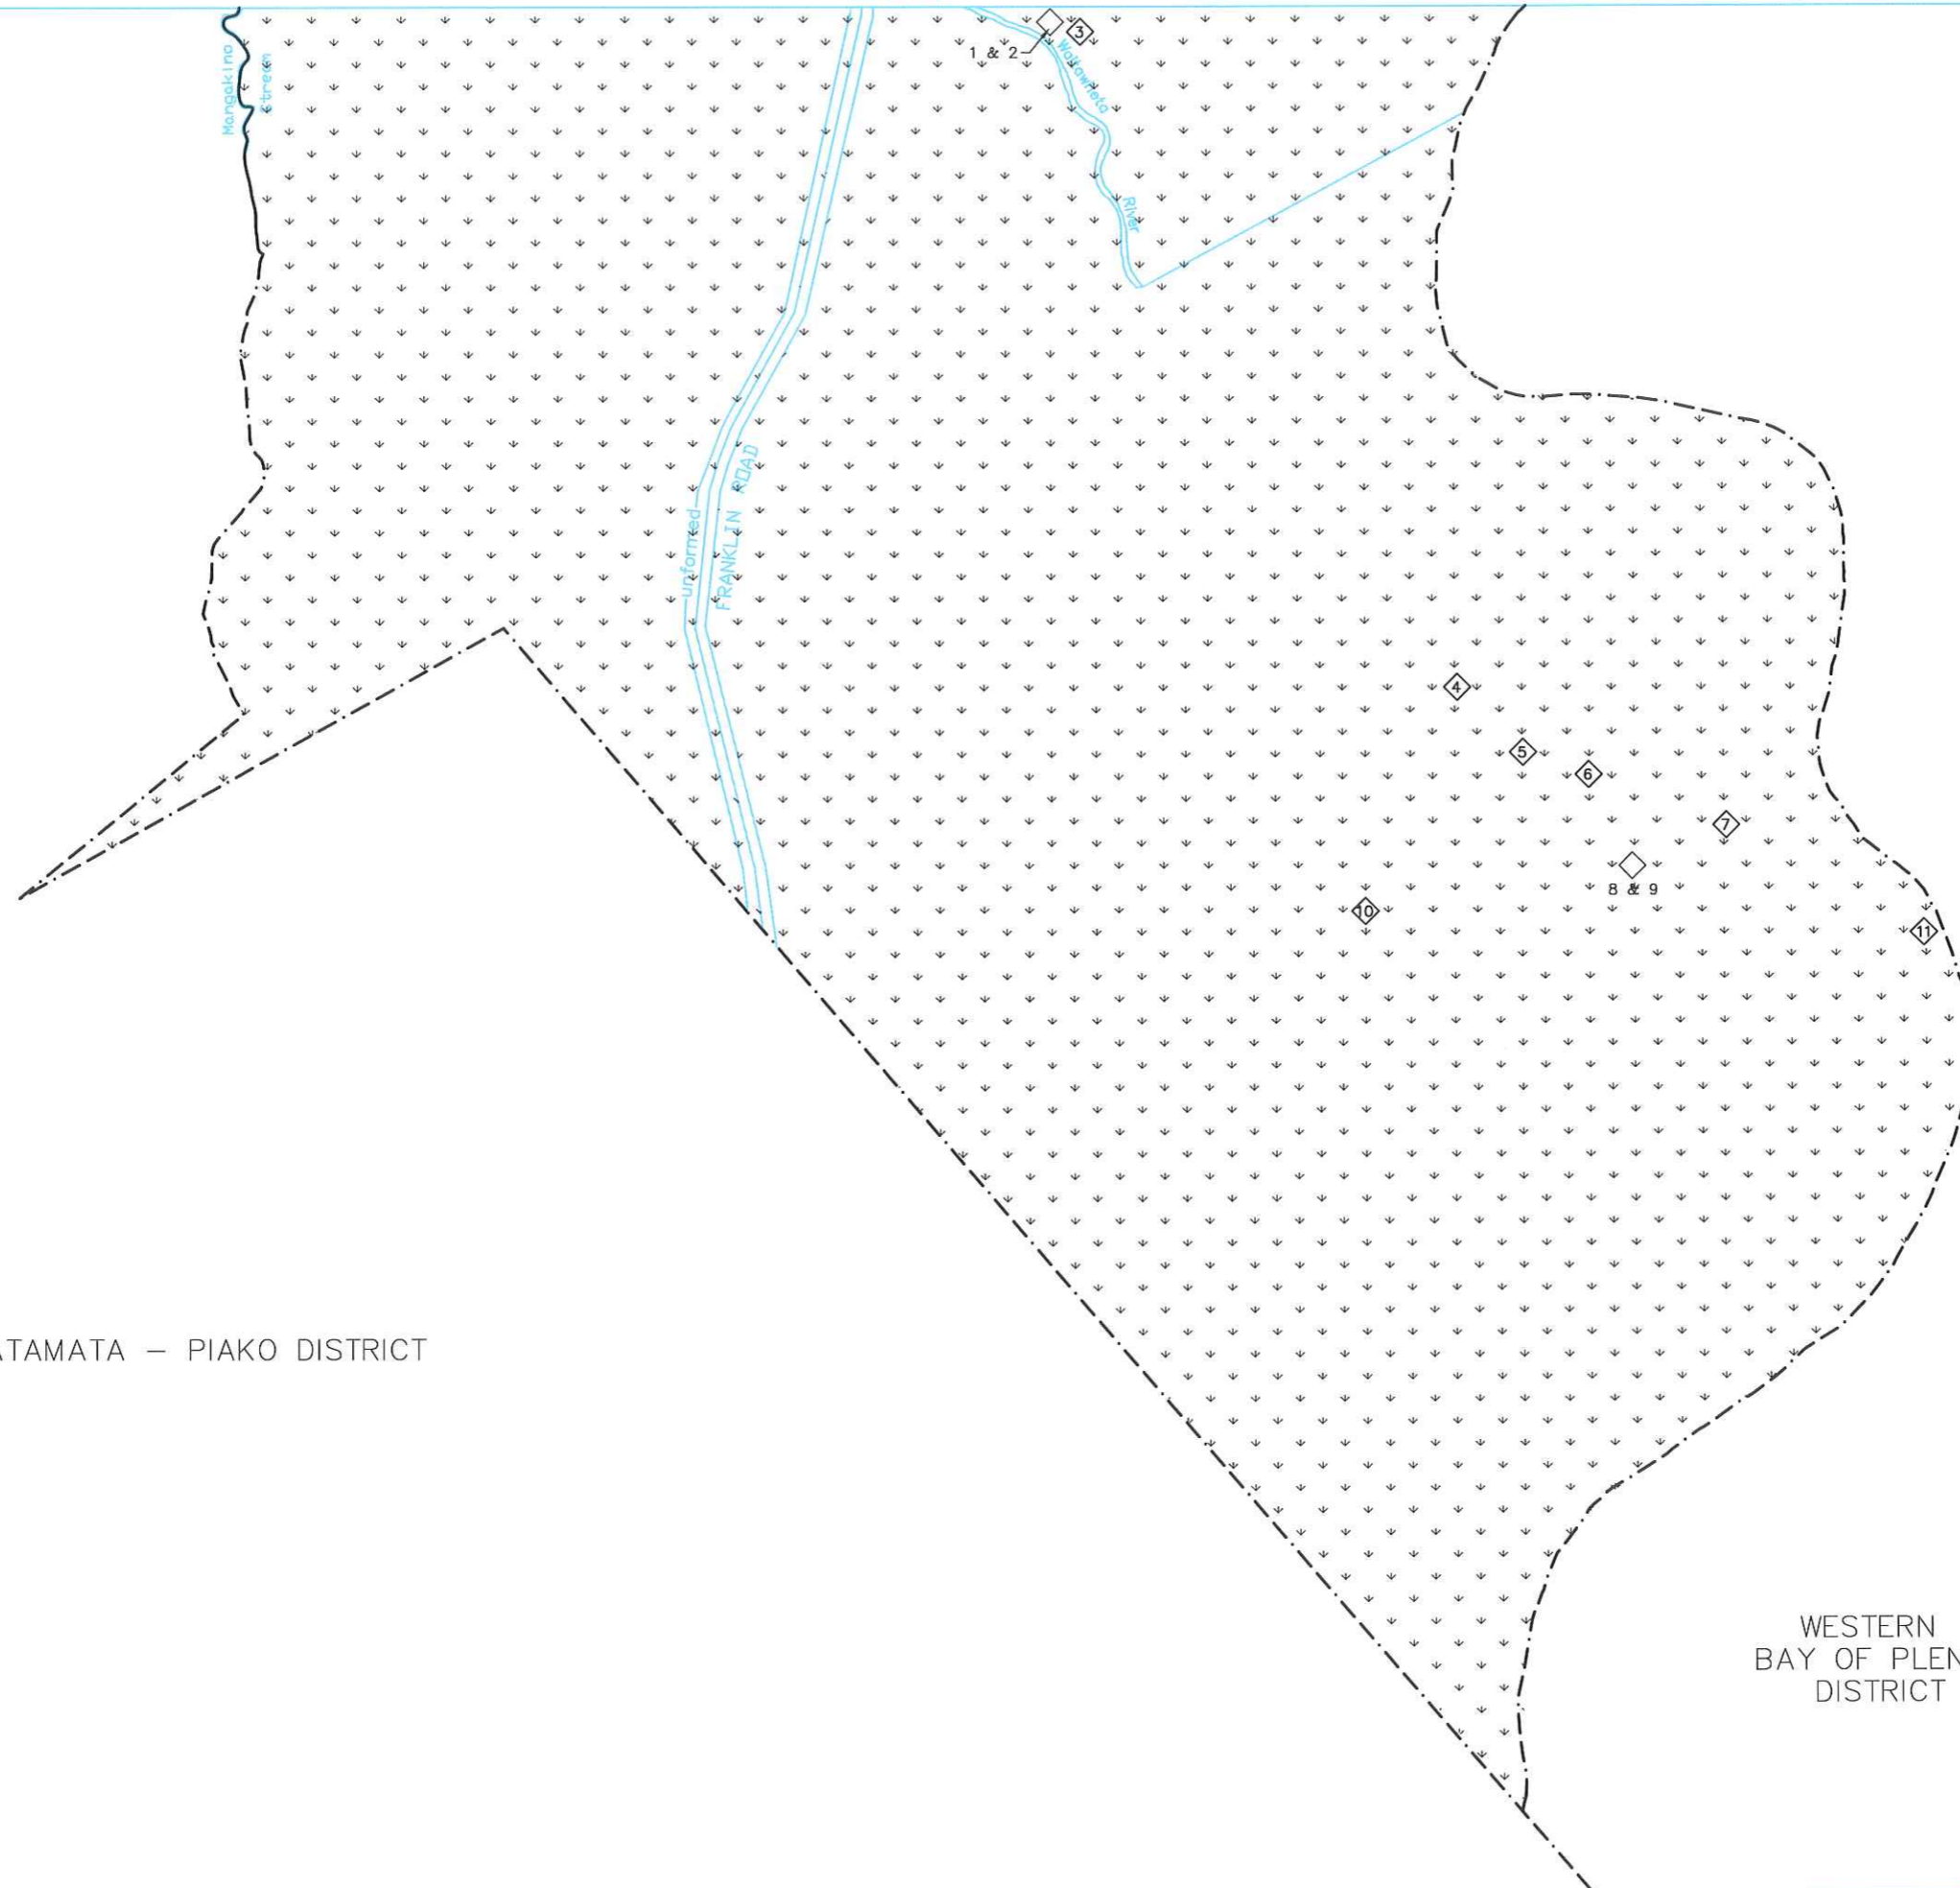

SEE MAP 23

MATAMATA - PIAKO DISTRICT

WESTERN  
BAY OF PLENTY  
DISTRICT

NOTATIONS :  
REFER TO FOLD OUT AT  
REAR OF PLANNING MAPS