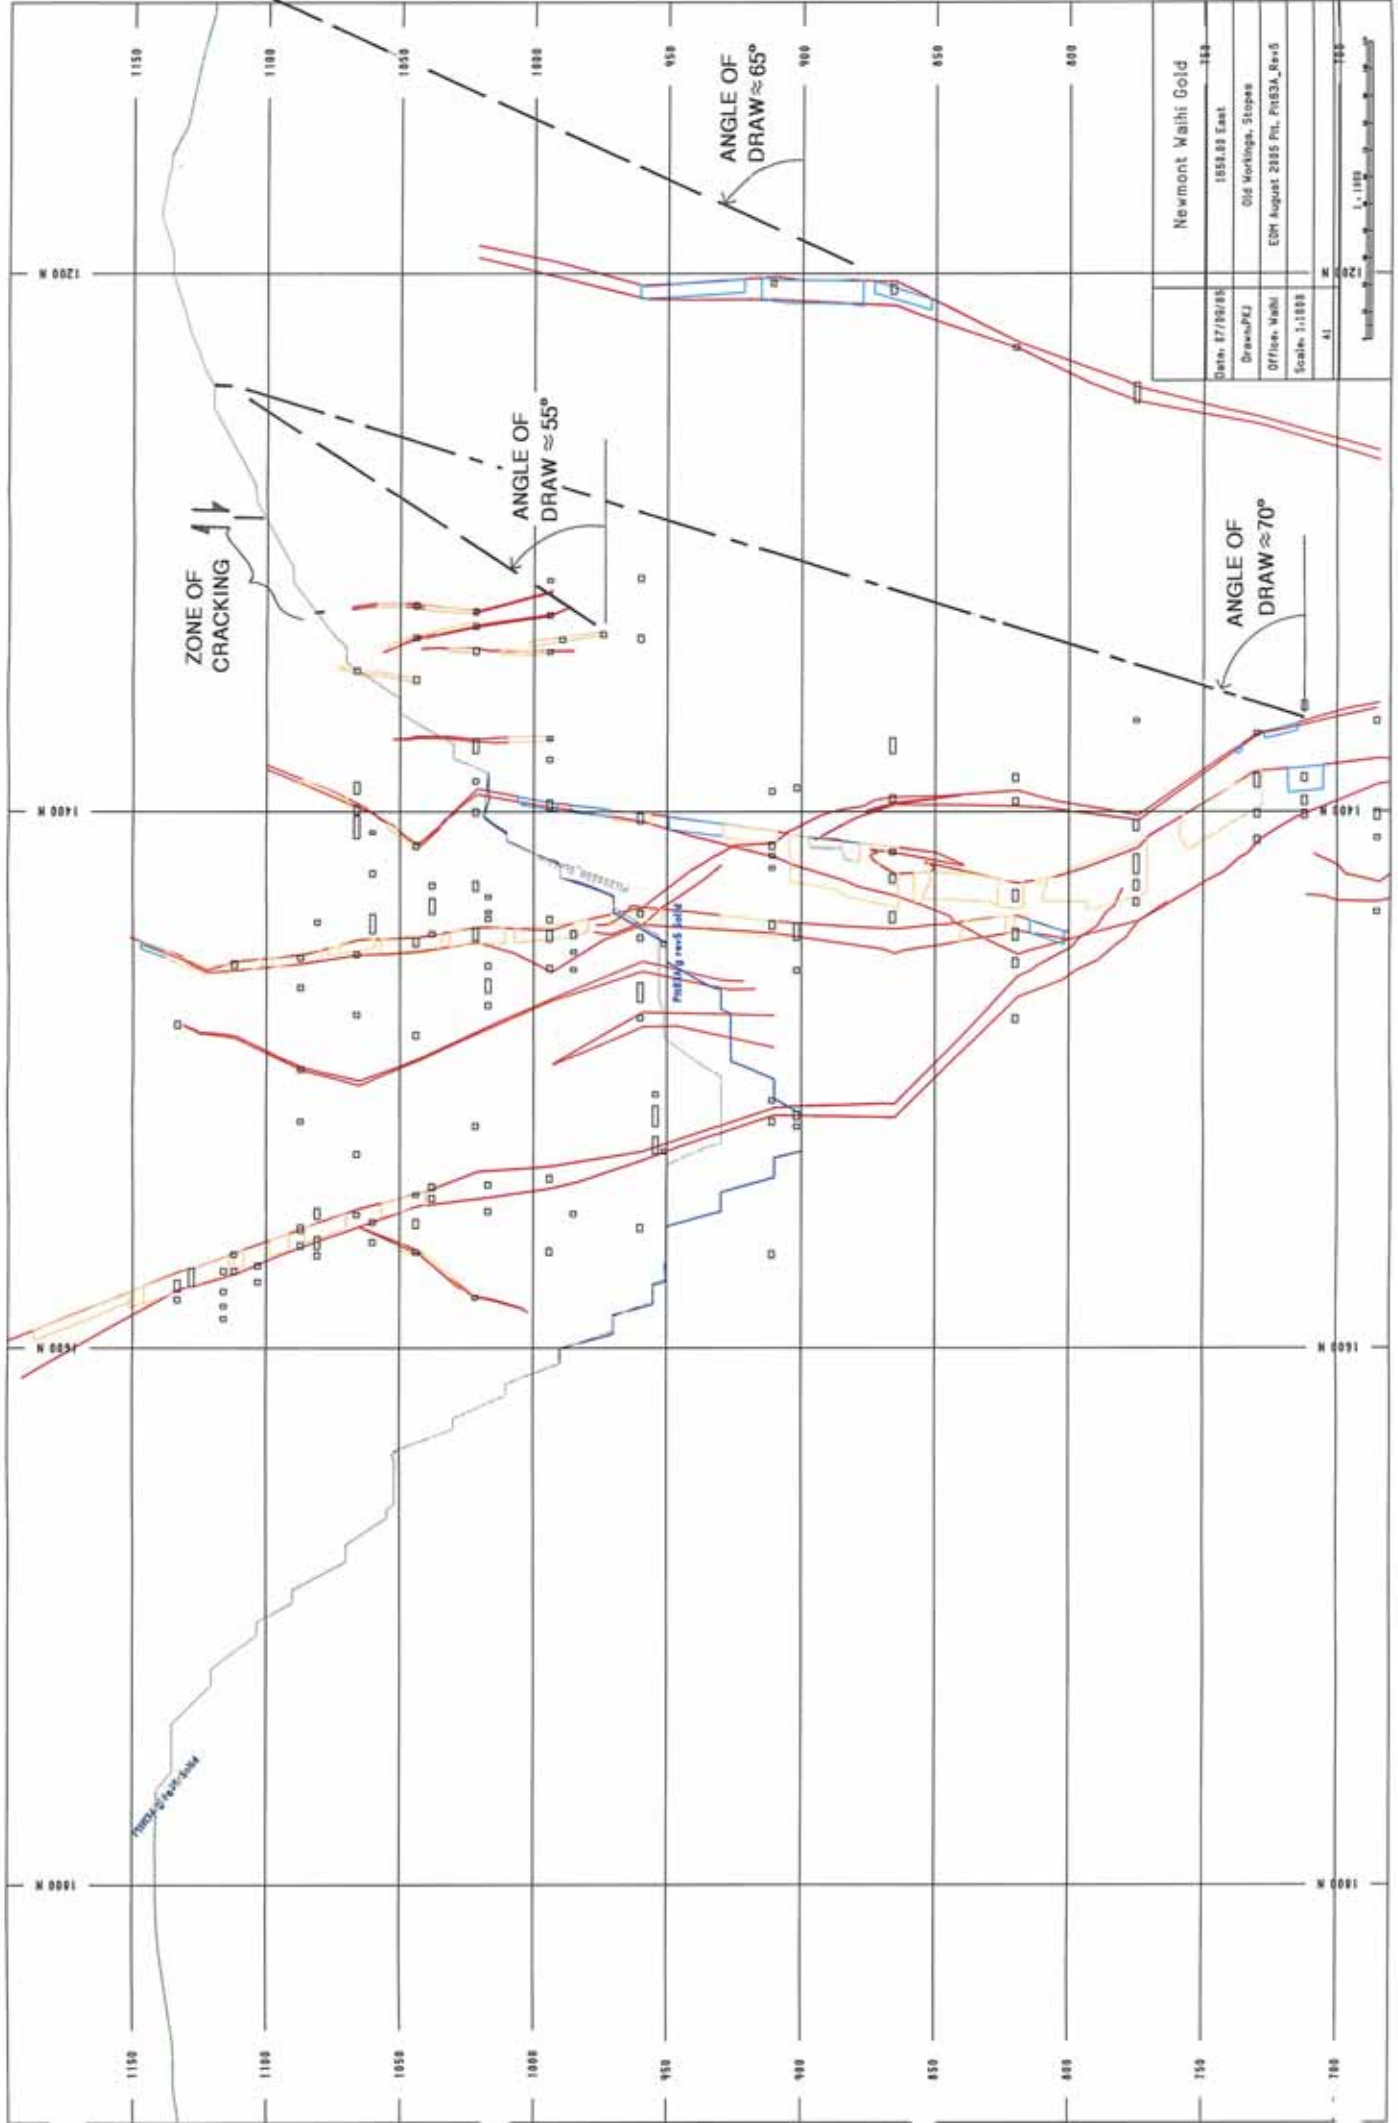

SEDDON STREET

Newmont Waihi Gold	
Date: 07/09/05	1054.85 East
Drawn: PEJ	Old Workings, Slopes
Office: Waihi	EDM August 2005 Plt. Pt053A_Rev5
Scale: 1:1000	
AI	