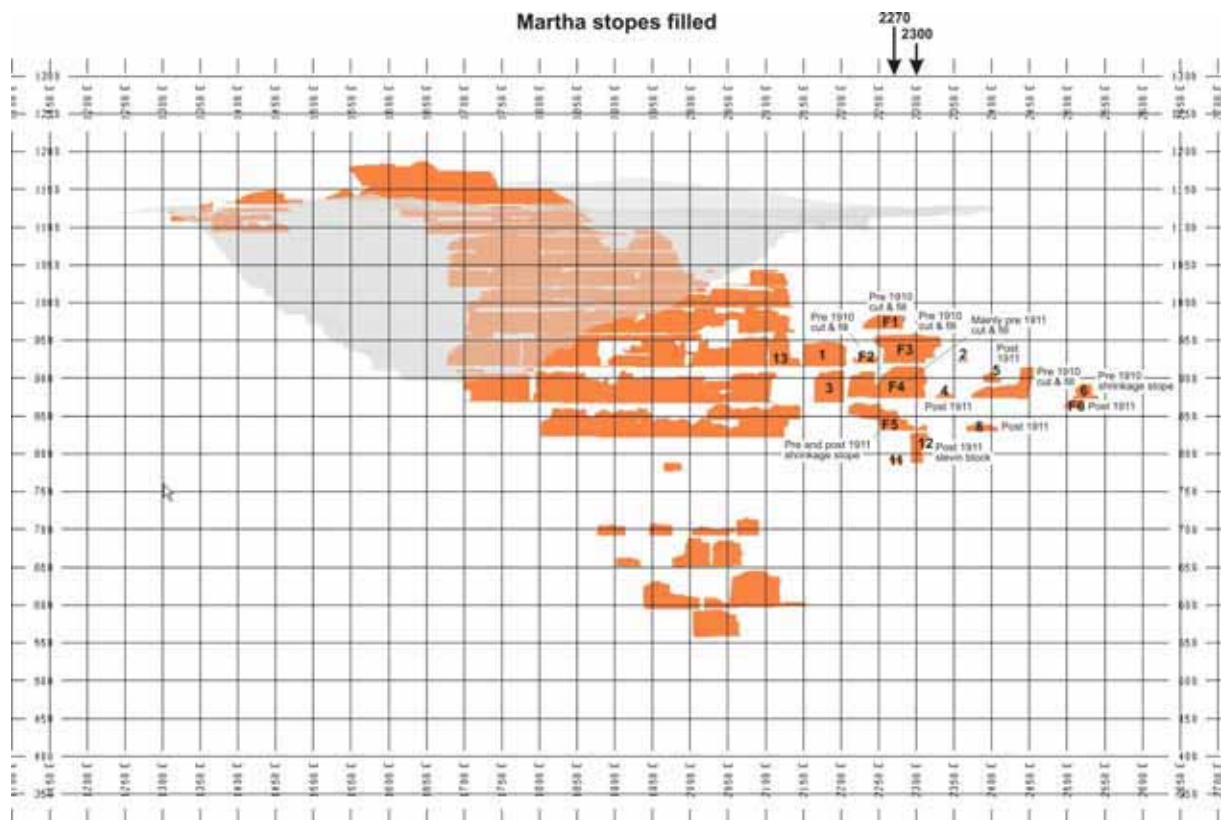

Mary cross-section @ 2250mE

Mary cross section @ 2450mE

Martha cross-section @ 2270mE

Martha cross-section @ 2300mE