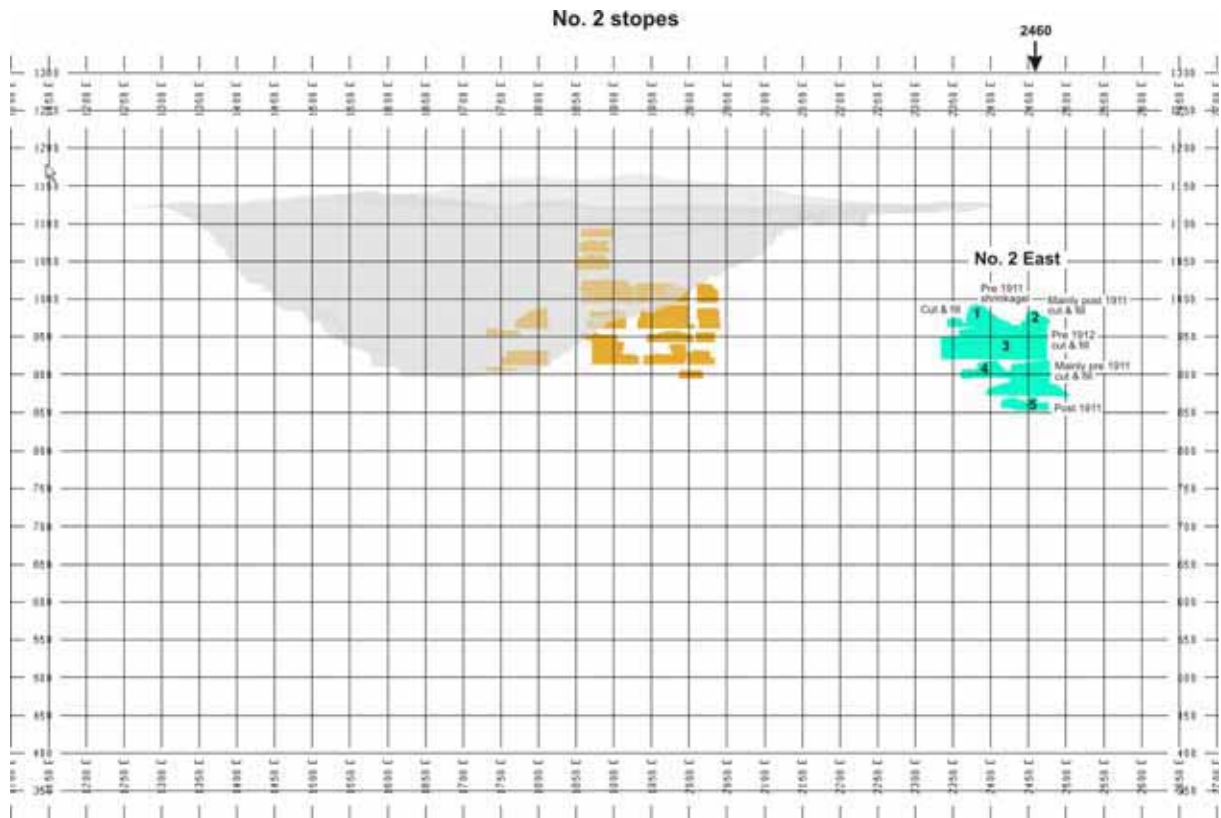

Mary cross-section @ 2250mE

Mary cross section @ 2450mE

Martha cross-section @ 2270mE

Martha cross-section @ 2300mE