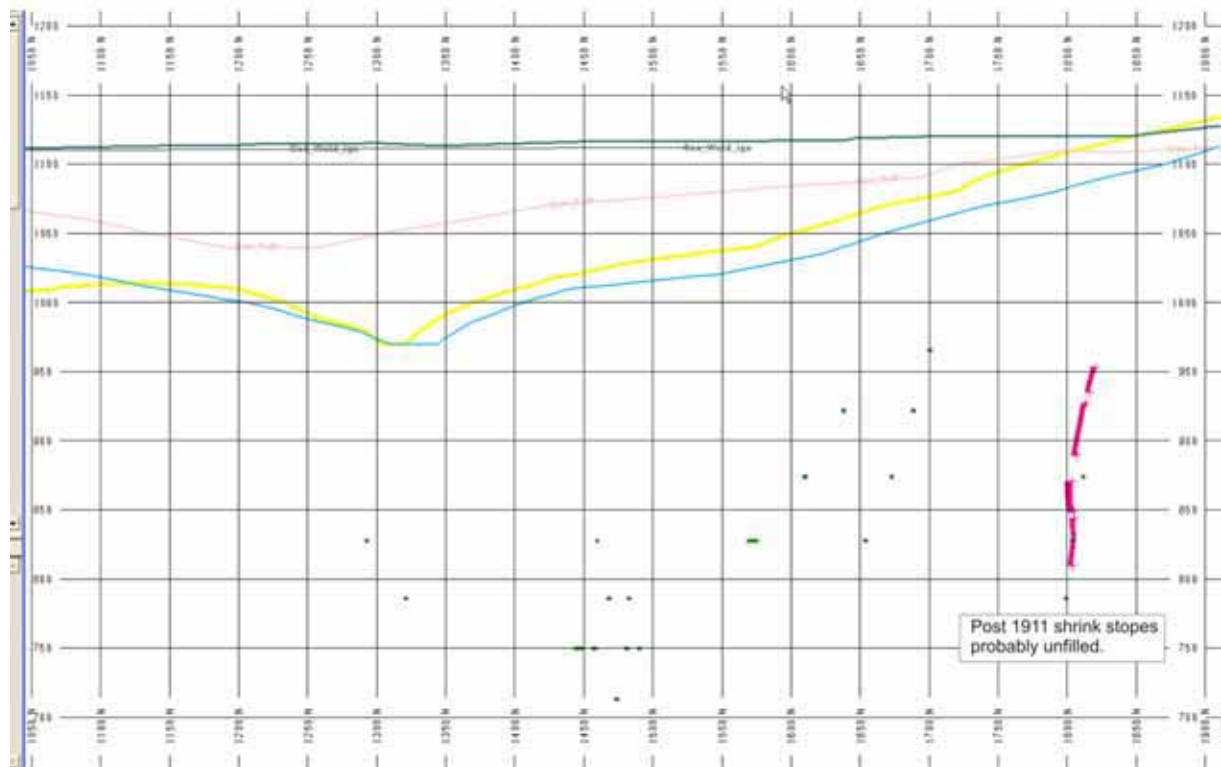

Mary cross-section @ 2250mE

Mary cross section @ 2450mE

Martha cross-section @ 2270mE

Martha cross-section @ 2300mE