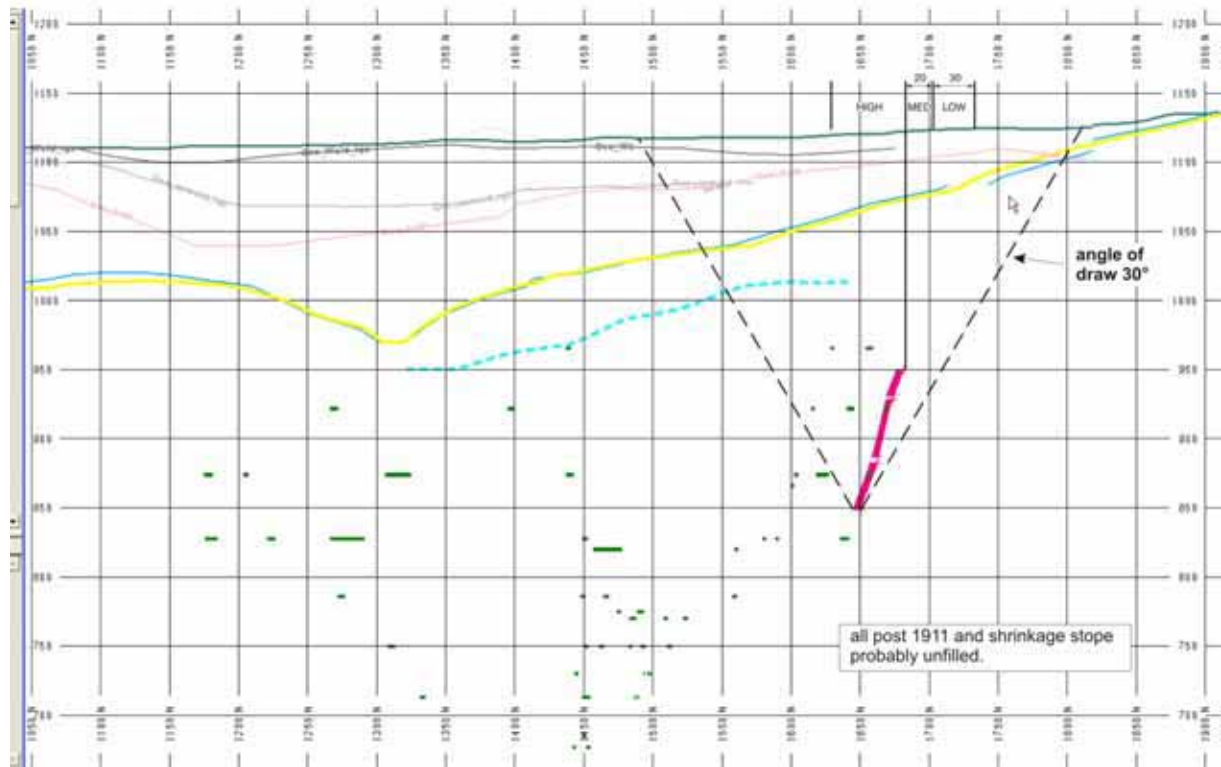

Mary cross-section @ 2250mE

Mary cross section @ 2450mE

Martha cross-section @ 2270mE

Martha cross-section @ 2300mE