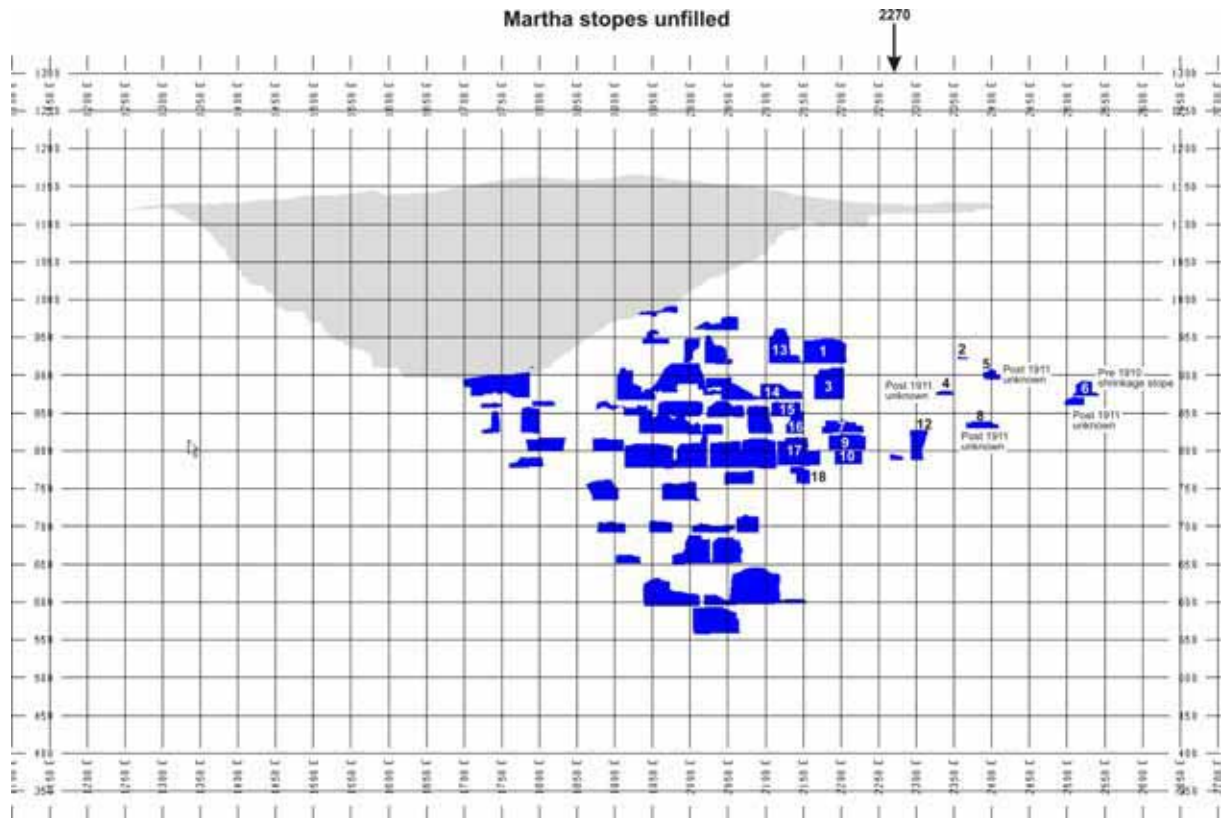

Mary cross-section @ 2250mE

Mary cross section @ 2450mE

Martha cross-section @ 2270mE

Martha cross-section @ 2300mE