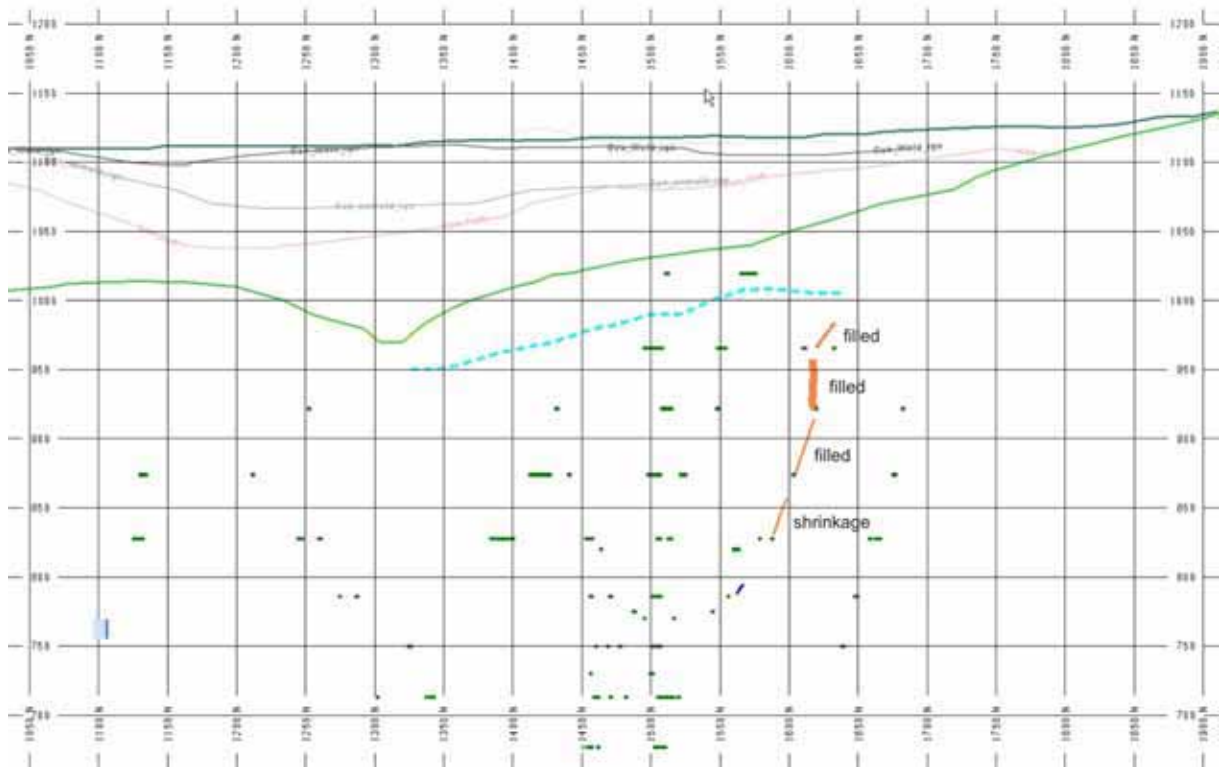

Mary cross-section @ 2250mE

Mary cross section @ 2450mE

Martha cross-section @ 2270mE

Martha cross-section @ 2300mE