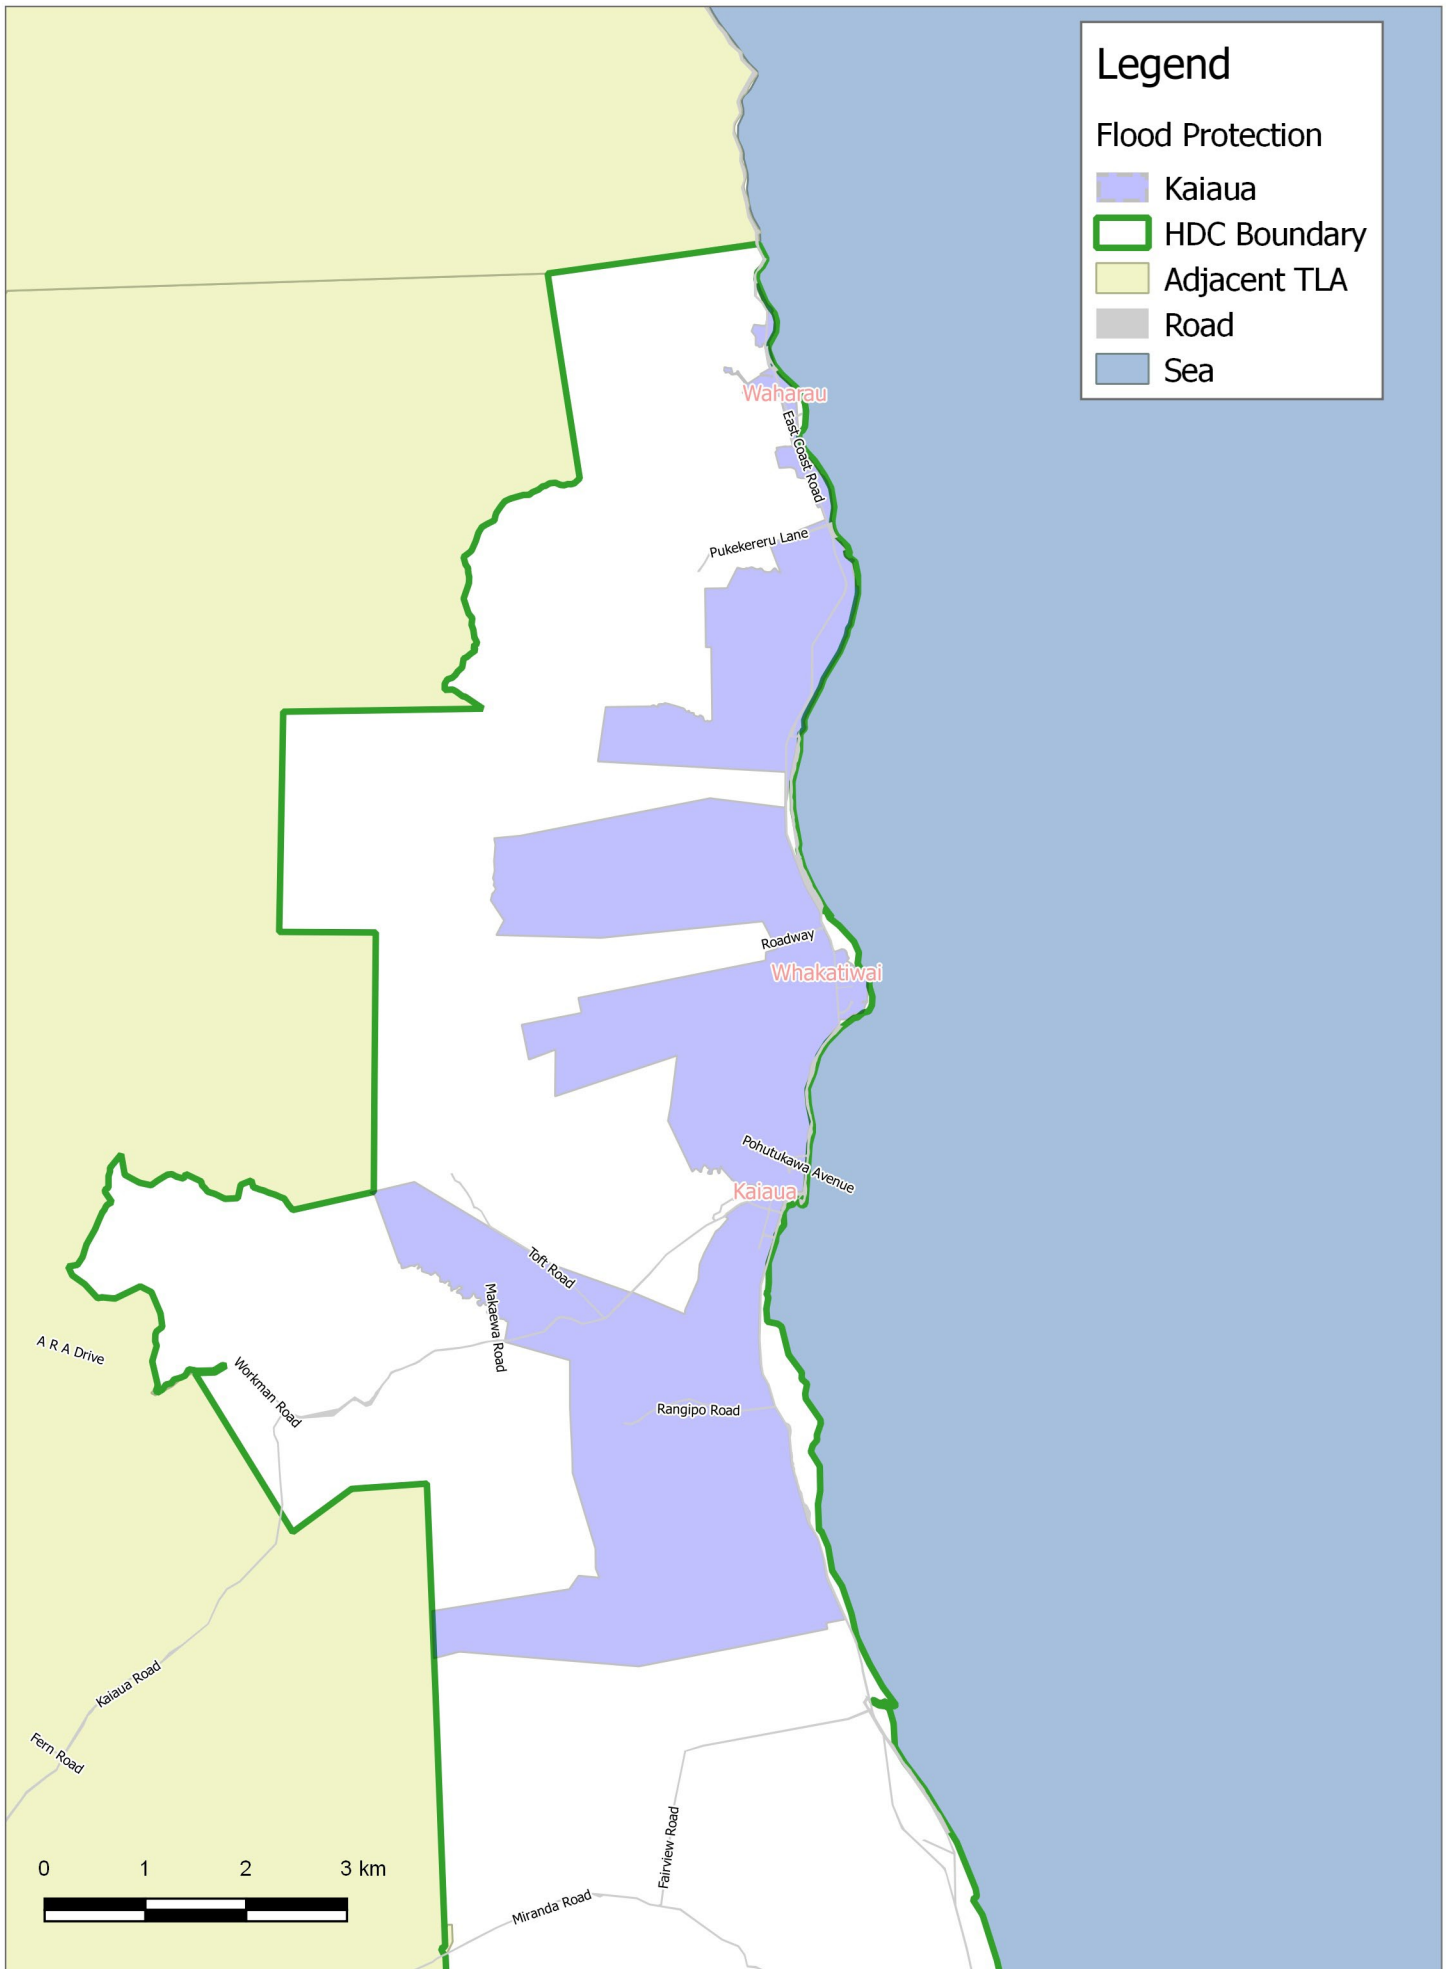

Legend

Flood Protection

- Kaiaua
- HDC Boundary
- Adjacent TLA
- Road
- Sea

FLOOD PROTECTION KAIUA

Hauraki District Council does not guarantee that this map is without flaw of any kind and disclaims all liability for any errors, loss or other consequences which may arise from relying on any information depicted.

Print Size	A4 Portrait
Scale	1 : 75,000
Projection	NZTM
Date	29/04/2017