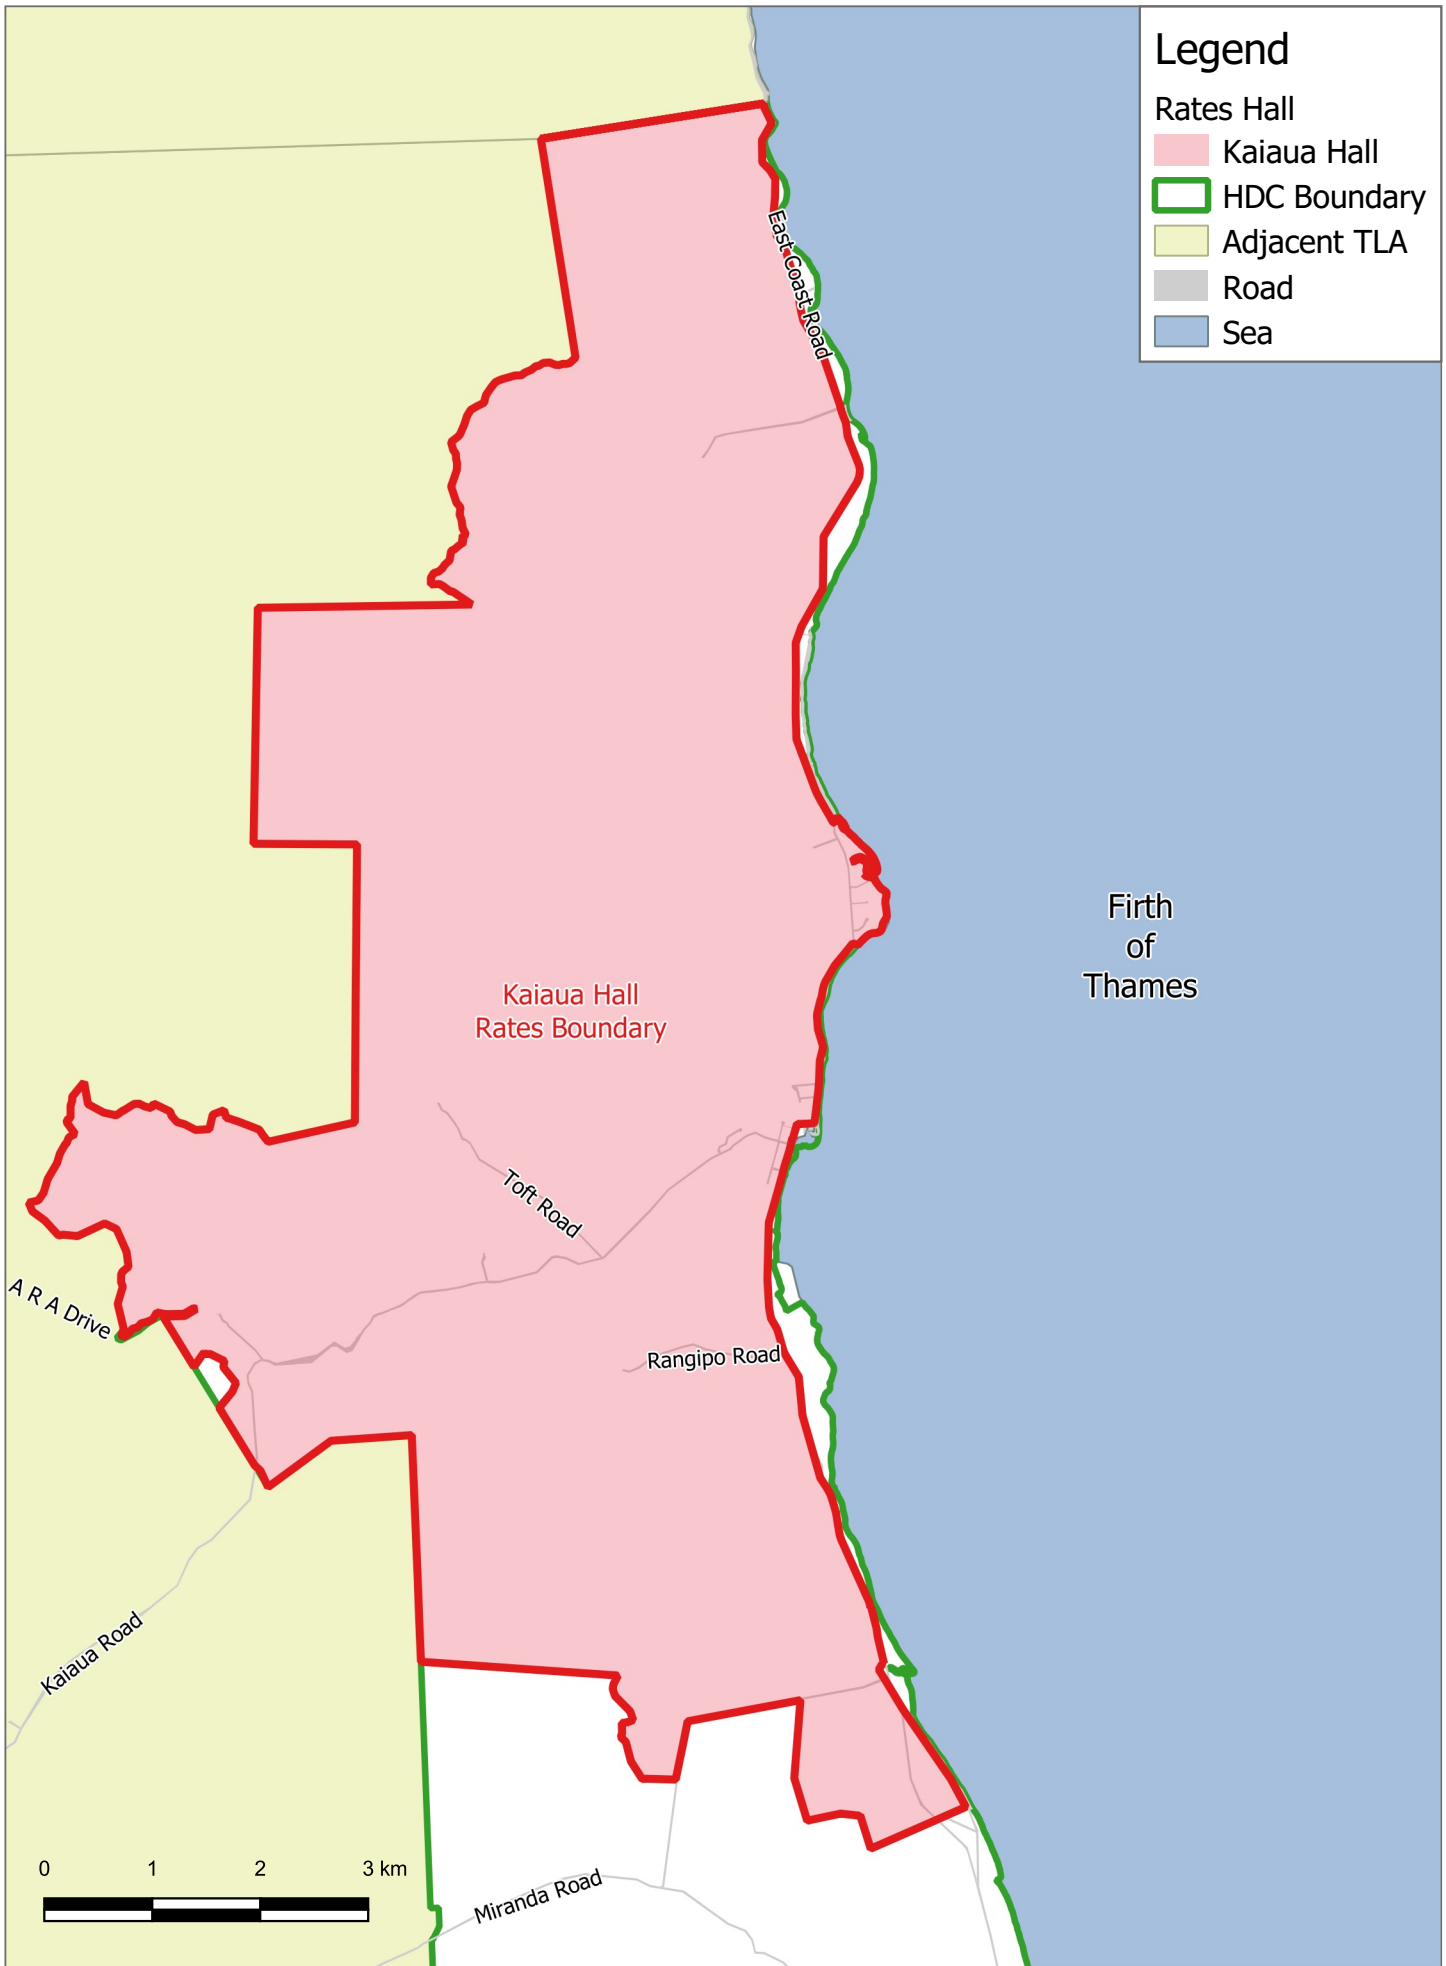

### Legend

- Rates Hall
- Kaiaua Hall
- HDC Boundary
- Adjacent TLA
- Road
- Sea

## KAIAUA HALL

Hauraki District Council does not guarantee that this map is without flaw of any kind and disclaims all liability for any errors, loss or other consequences which may arise from relying on any information depicted.

**Print Size** A4 Portrait  
**Scale** 1 : 70,000  
**Projection** NZTM  
**Date** 19/02/2021