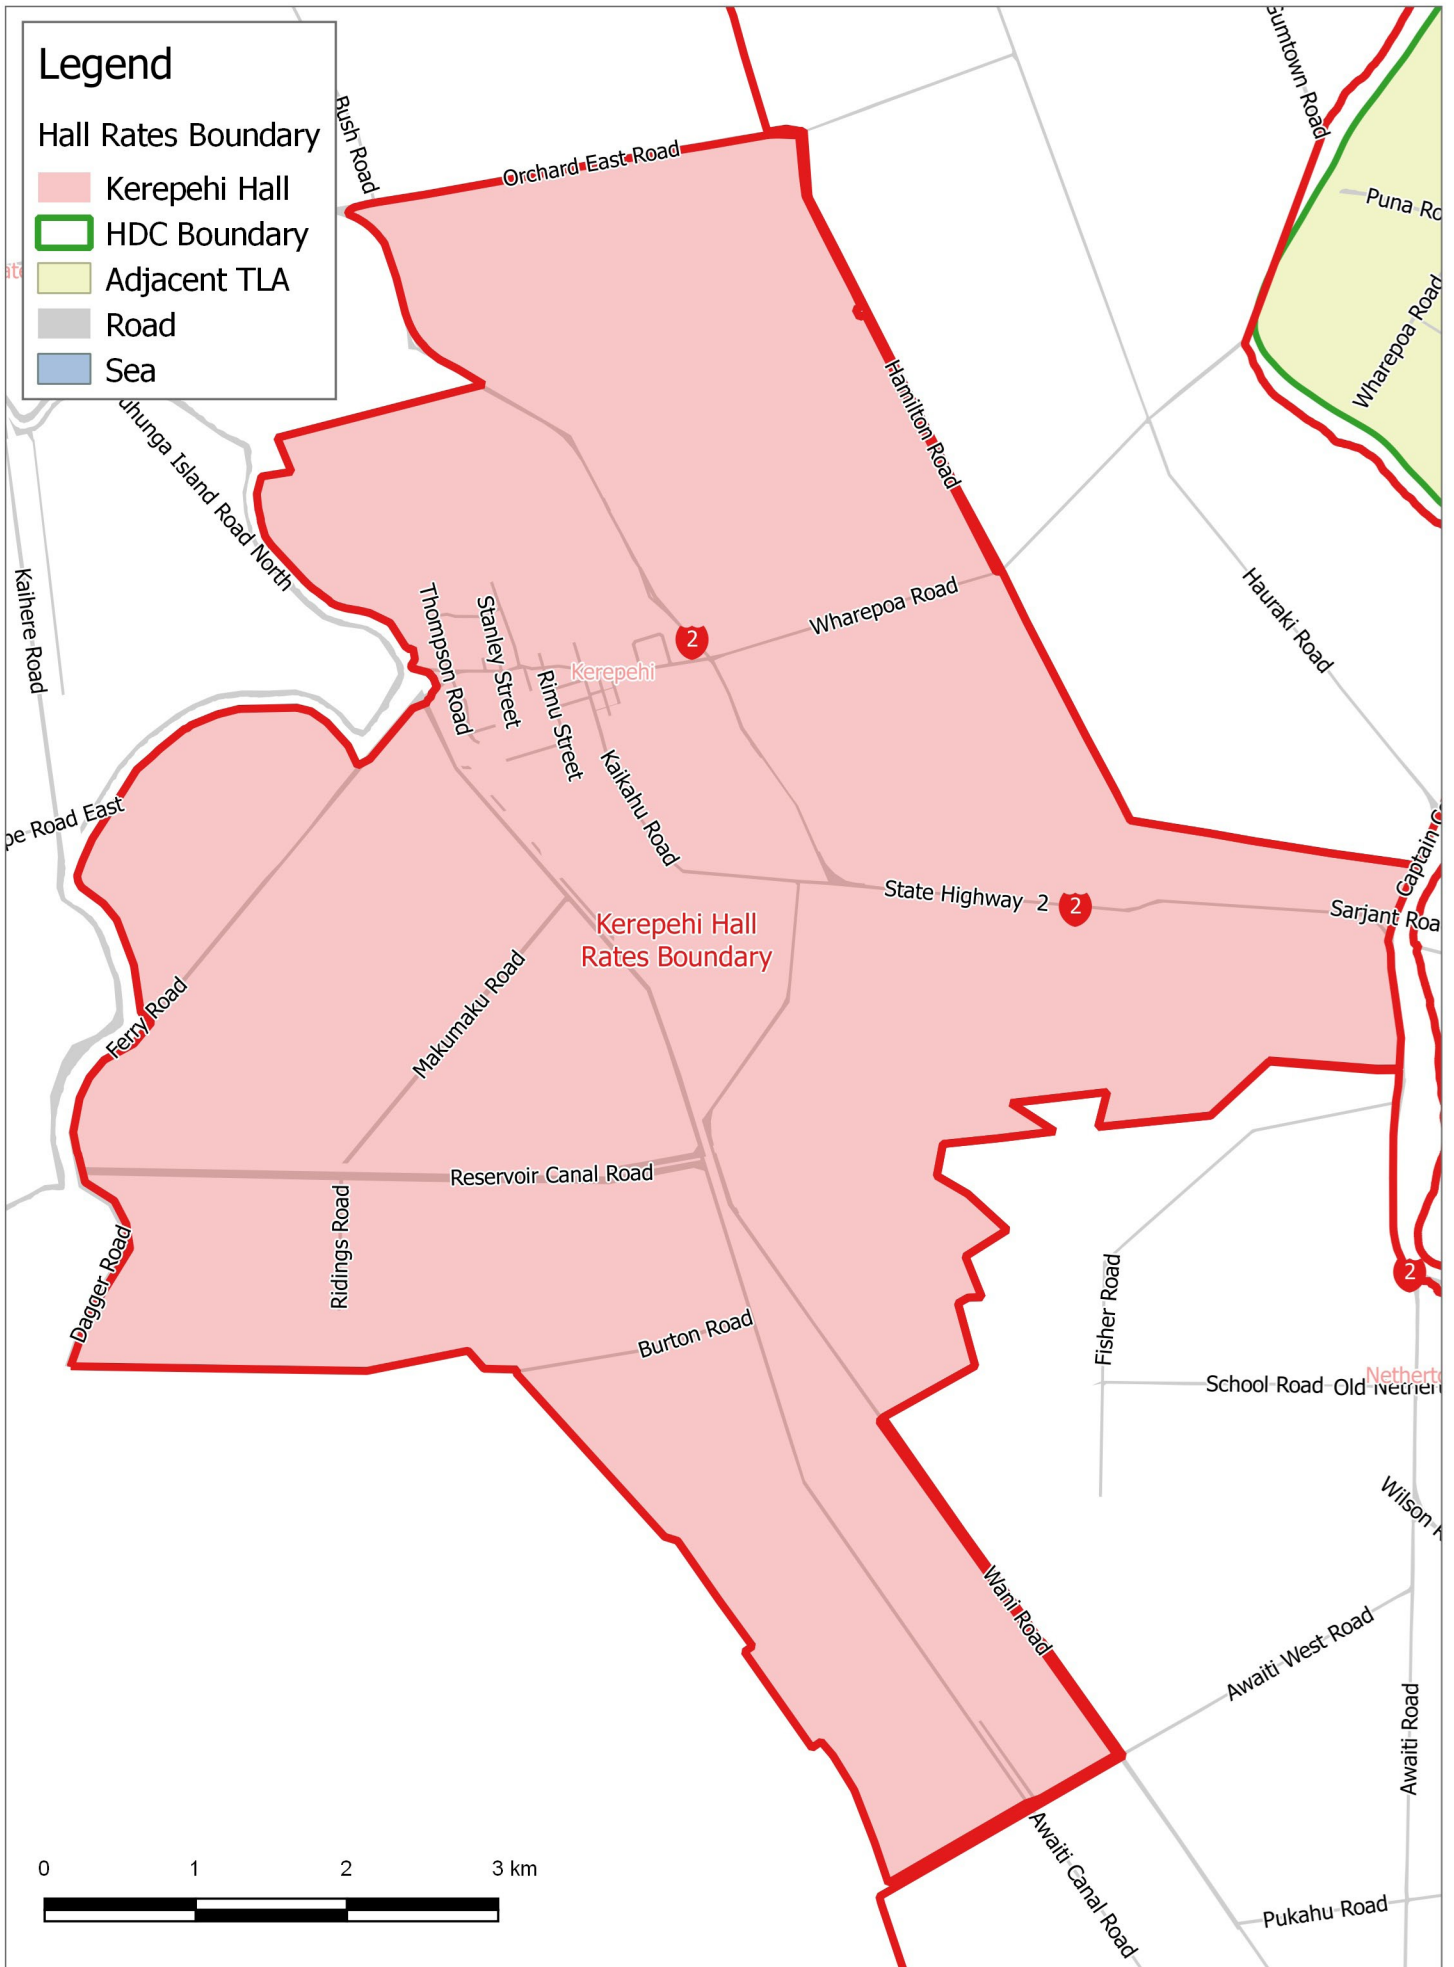

Legend

Hall Rates Boundary

- Kerepehi Hall
- HDC Boundary
- Adjacent TLA
- Road
- Sea

KEREPEHI HALL

Hauraki District Council does not guarantee that this map is without flaw of any kind and disclaims all liability for any errors, loss or other consequences which may arise from relying on any information depicted.

Print Size A4 Portrait
 Scale 1 : 50,000
 Projection NZTM
 Date 29/04/2017