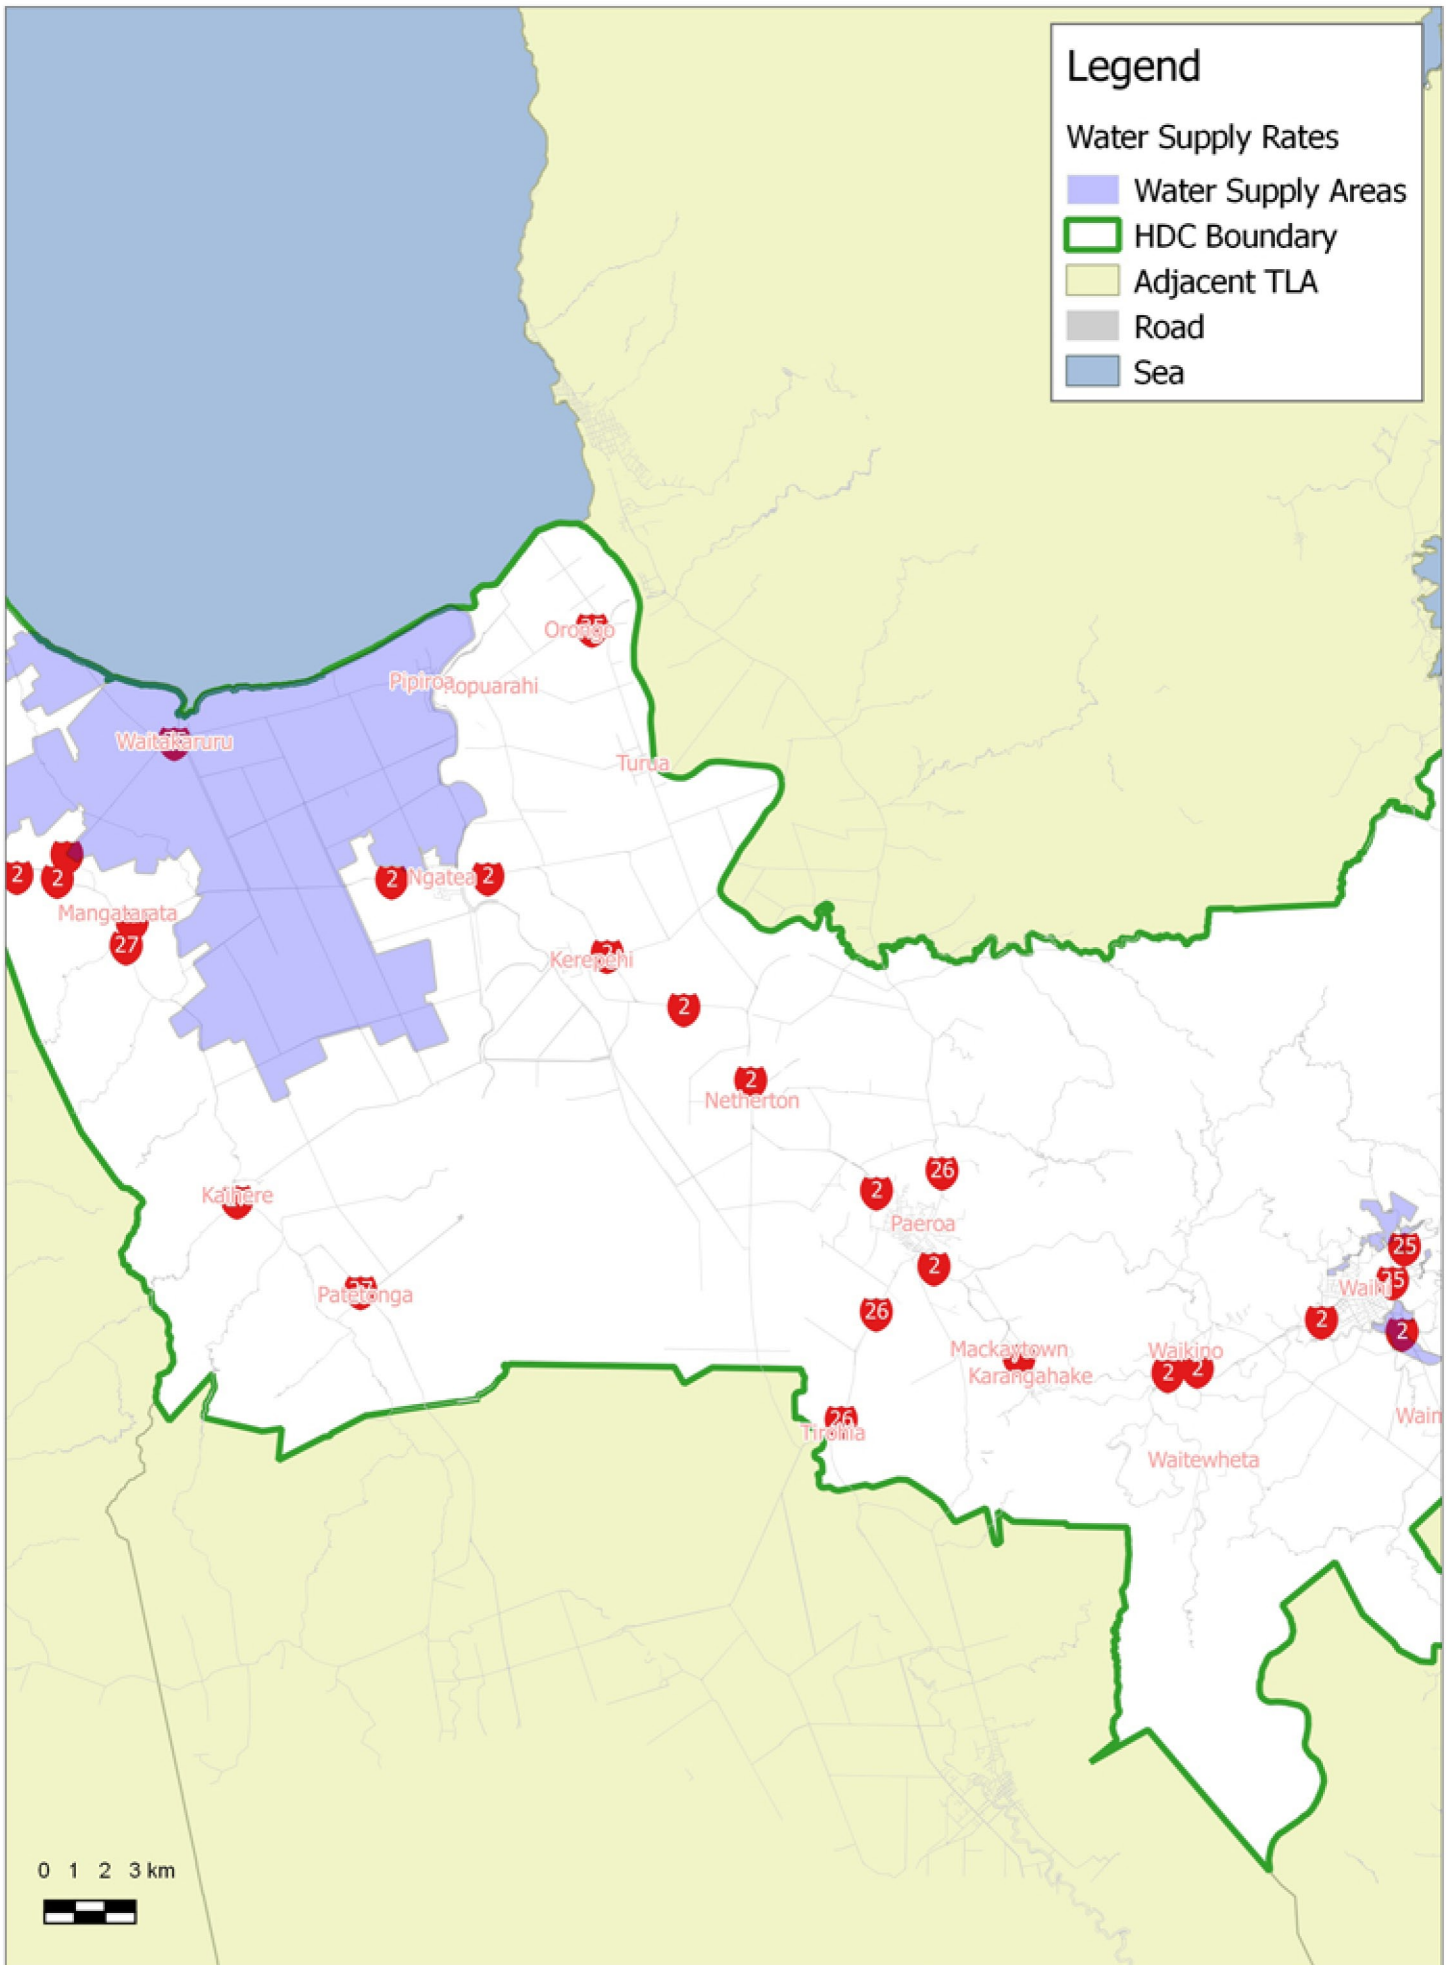

Legend

Water Supply Rates

- Water Supply Areas
- HDC Boundary
- Adjacent TLA
- Road
- Sea

WATER SUPPLY RATES WAITAKARURU & WAIHI RURAL

Hauraki District Council does not guarantee that this map is without flaw of any kind and disclaims all liability for any errors, loss or other consequences which may arise from relying on any information depicted.

Print Size	A4 Portrait
Scale	1 : 250,000
Projection	NZTM
Date	29/04/2017