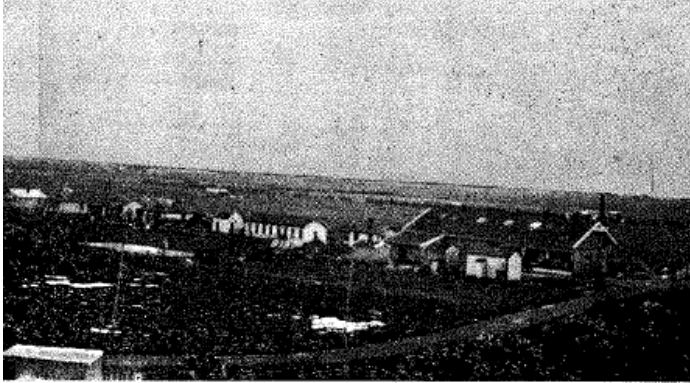

District Plan Schedule

Number: **HAU031**

Heritage Category: B

Ngatea butter factory in 1925.