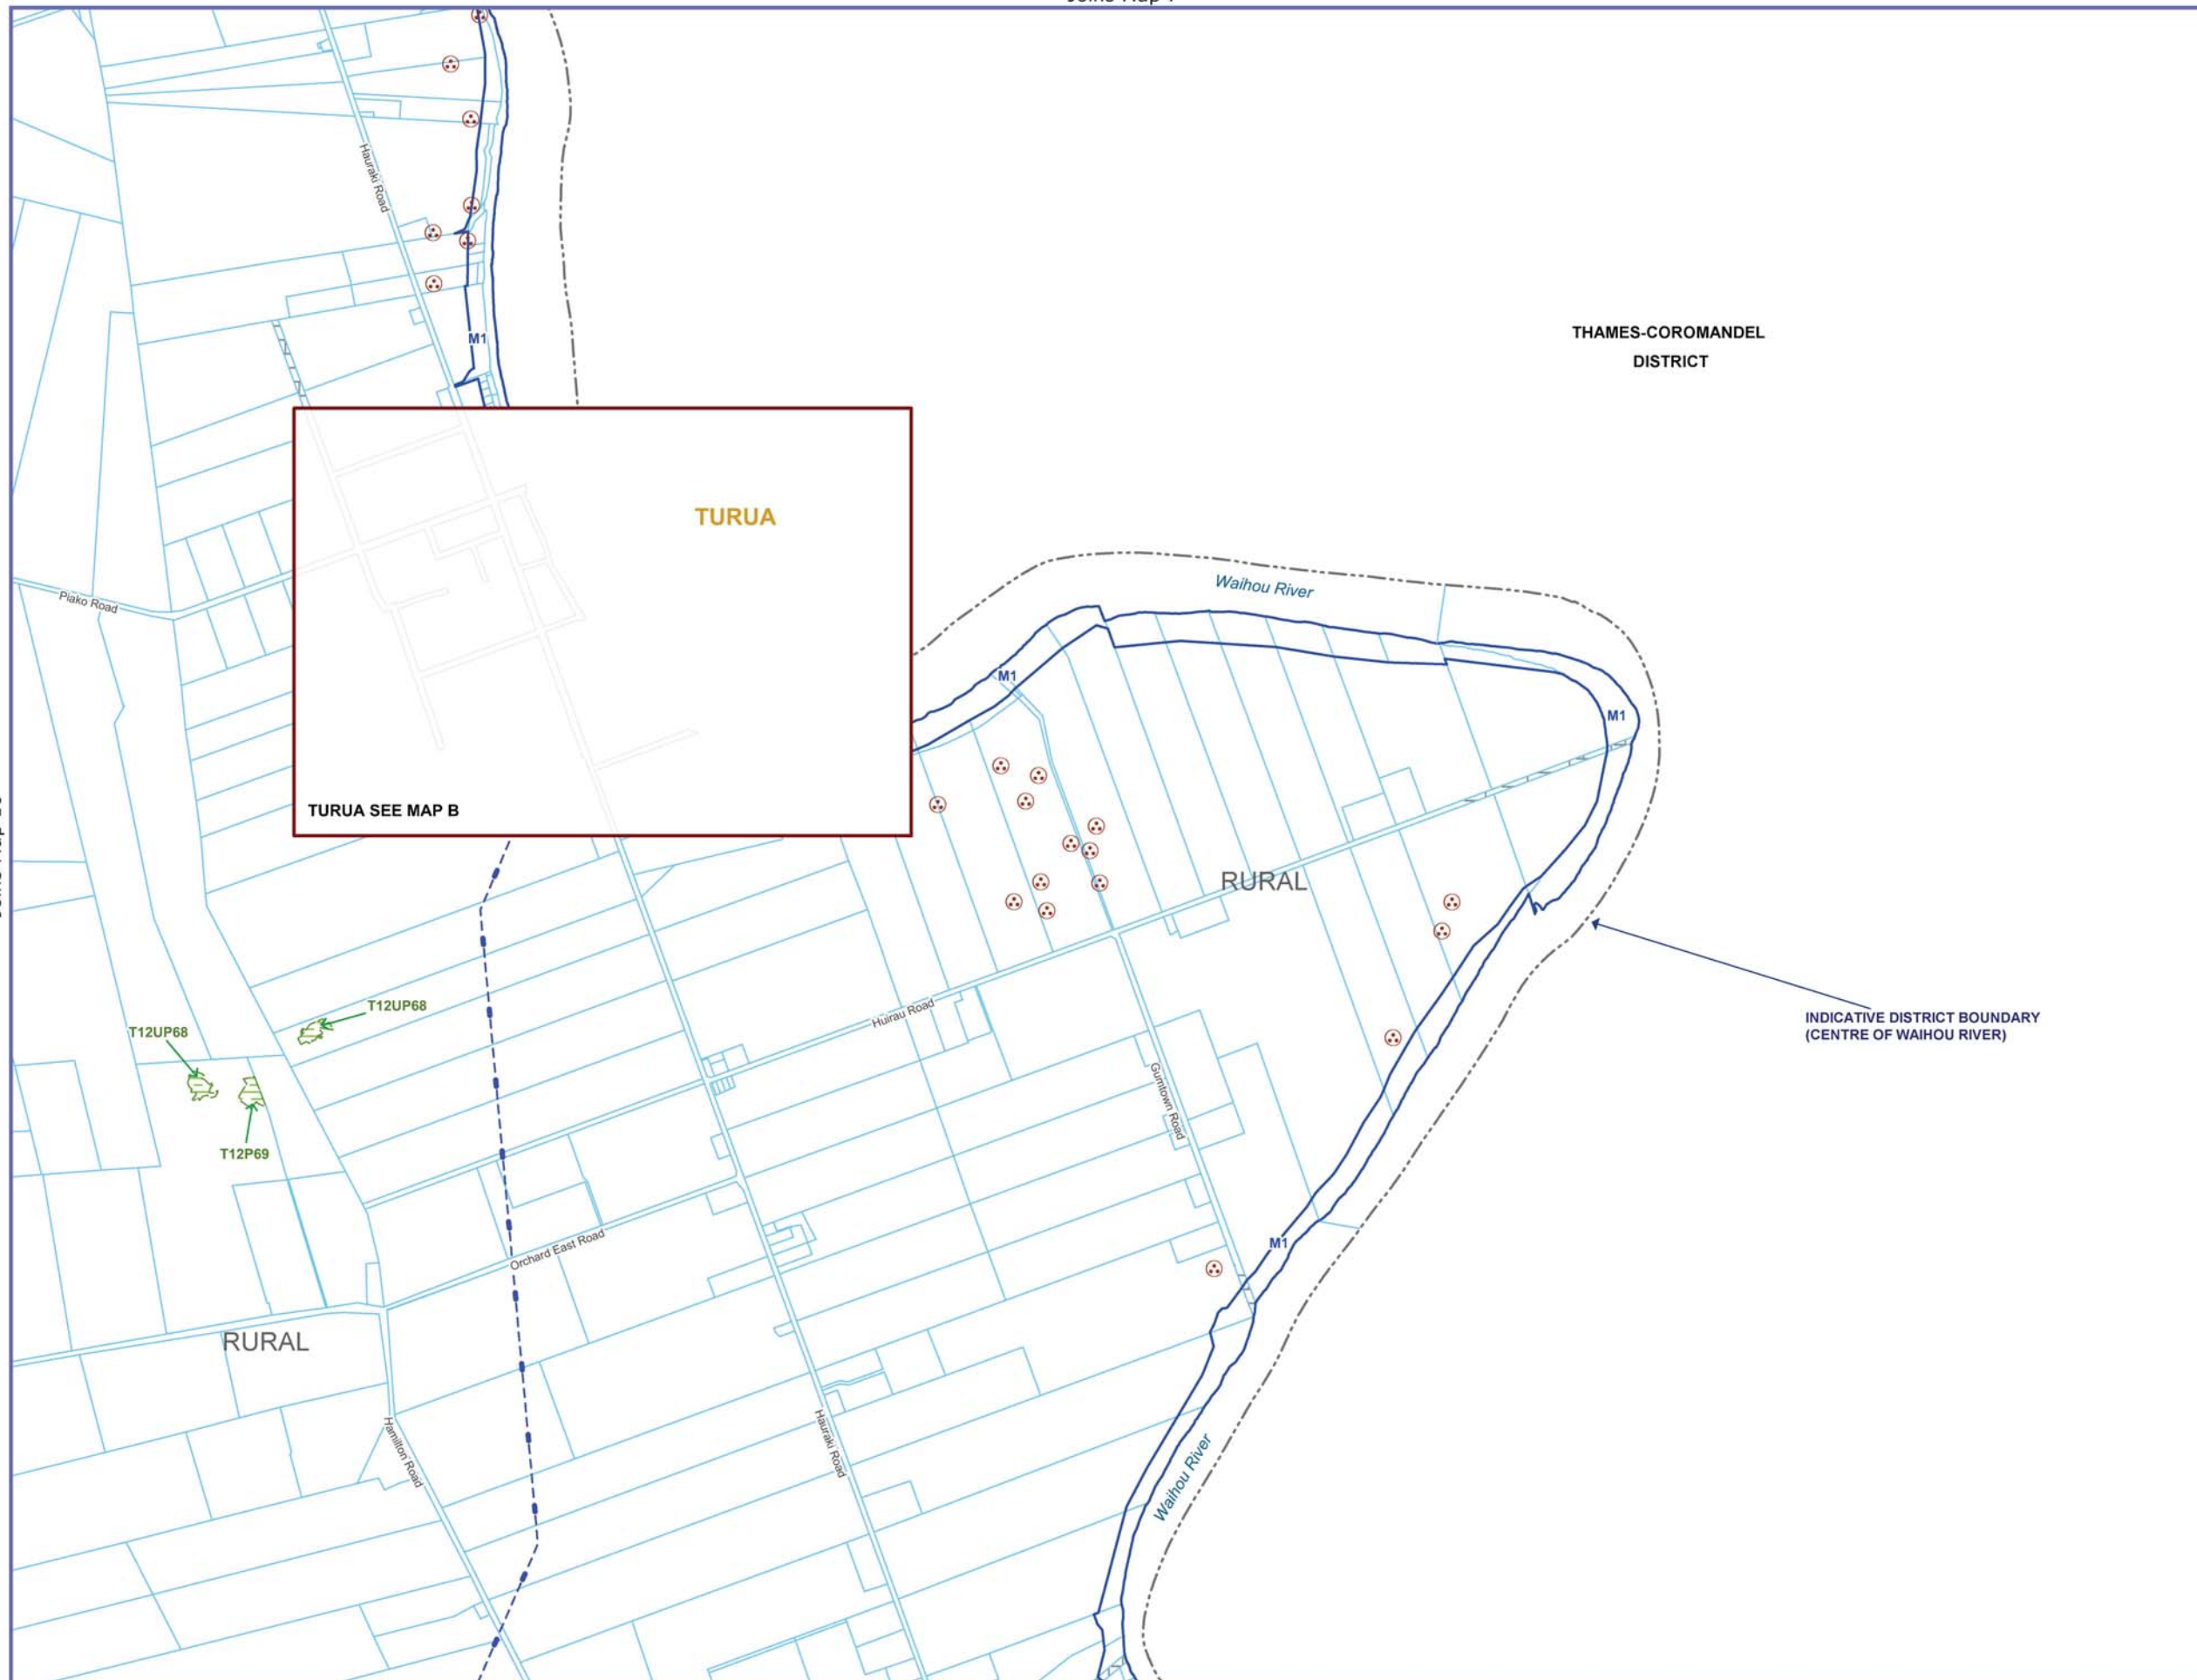

HAURAKI DISTRICT PLAN

26 September 2014

Joins Map 10

NOTE: For full list of notations and description of information shown on maps please refer to separate Map Legend

MAP NO

11

Joins Map 16