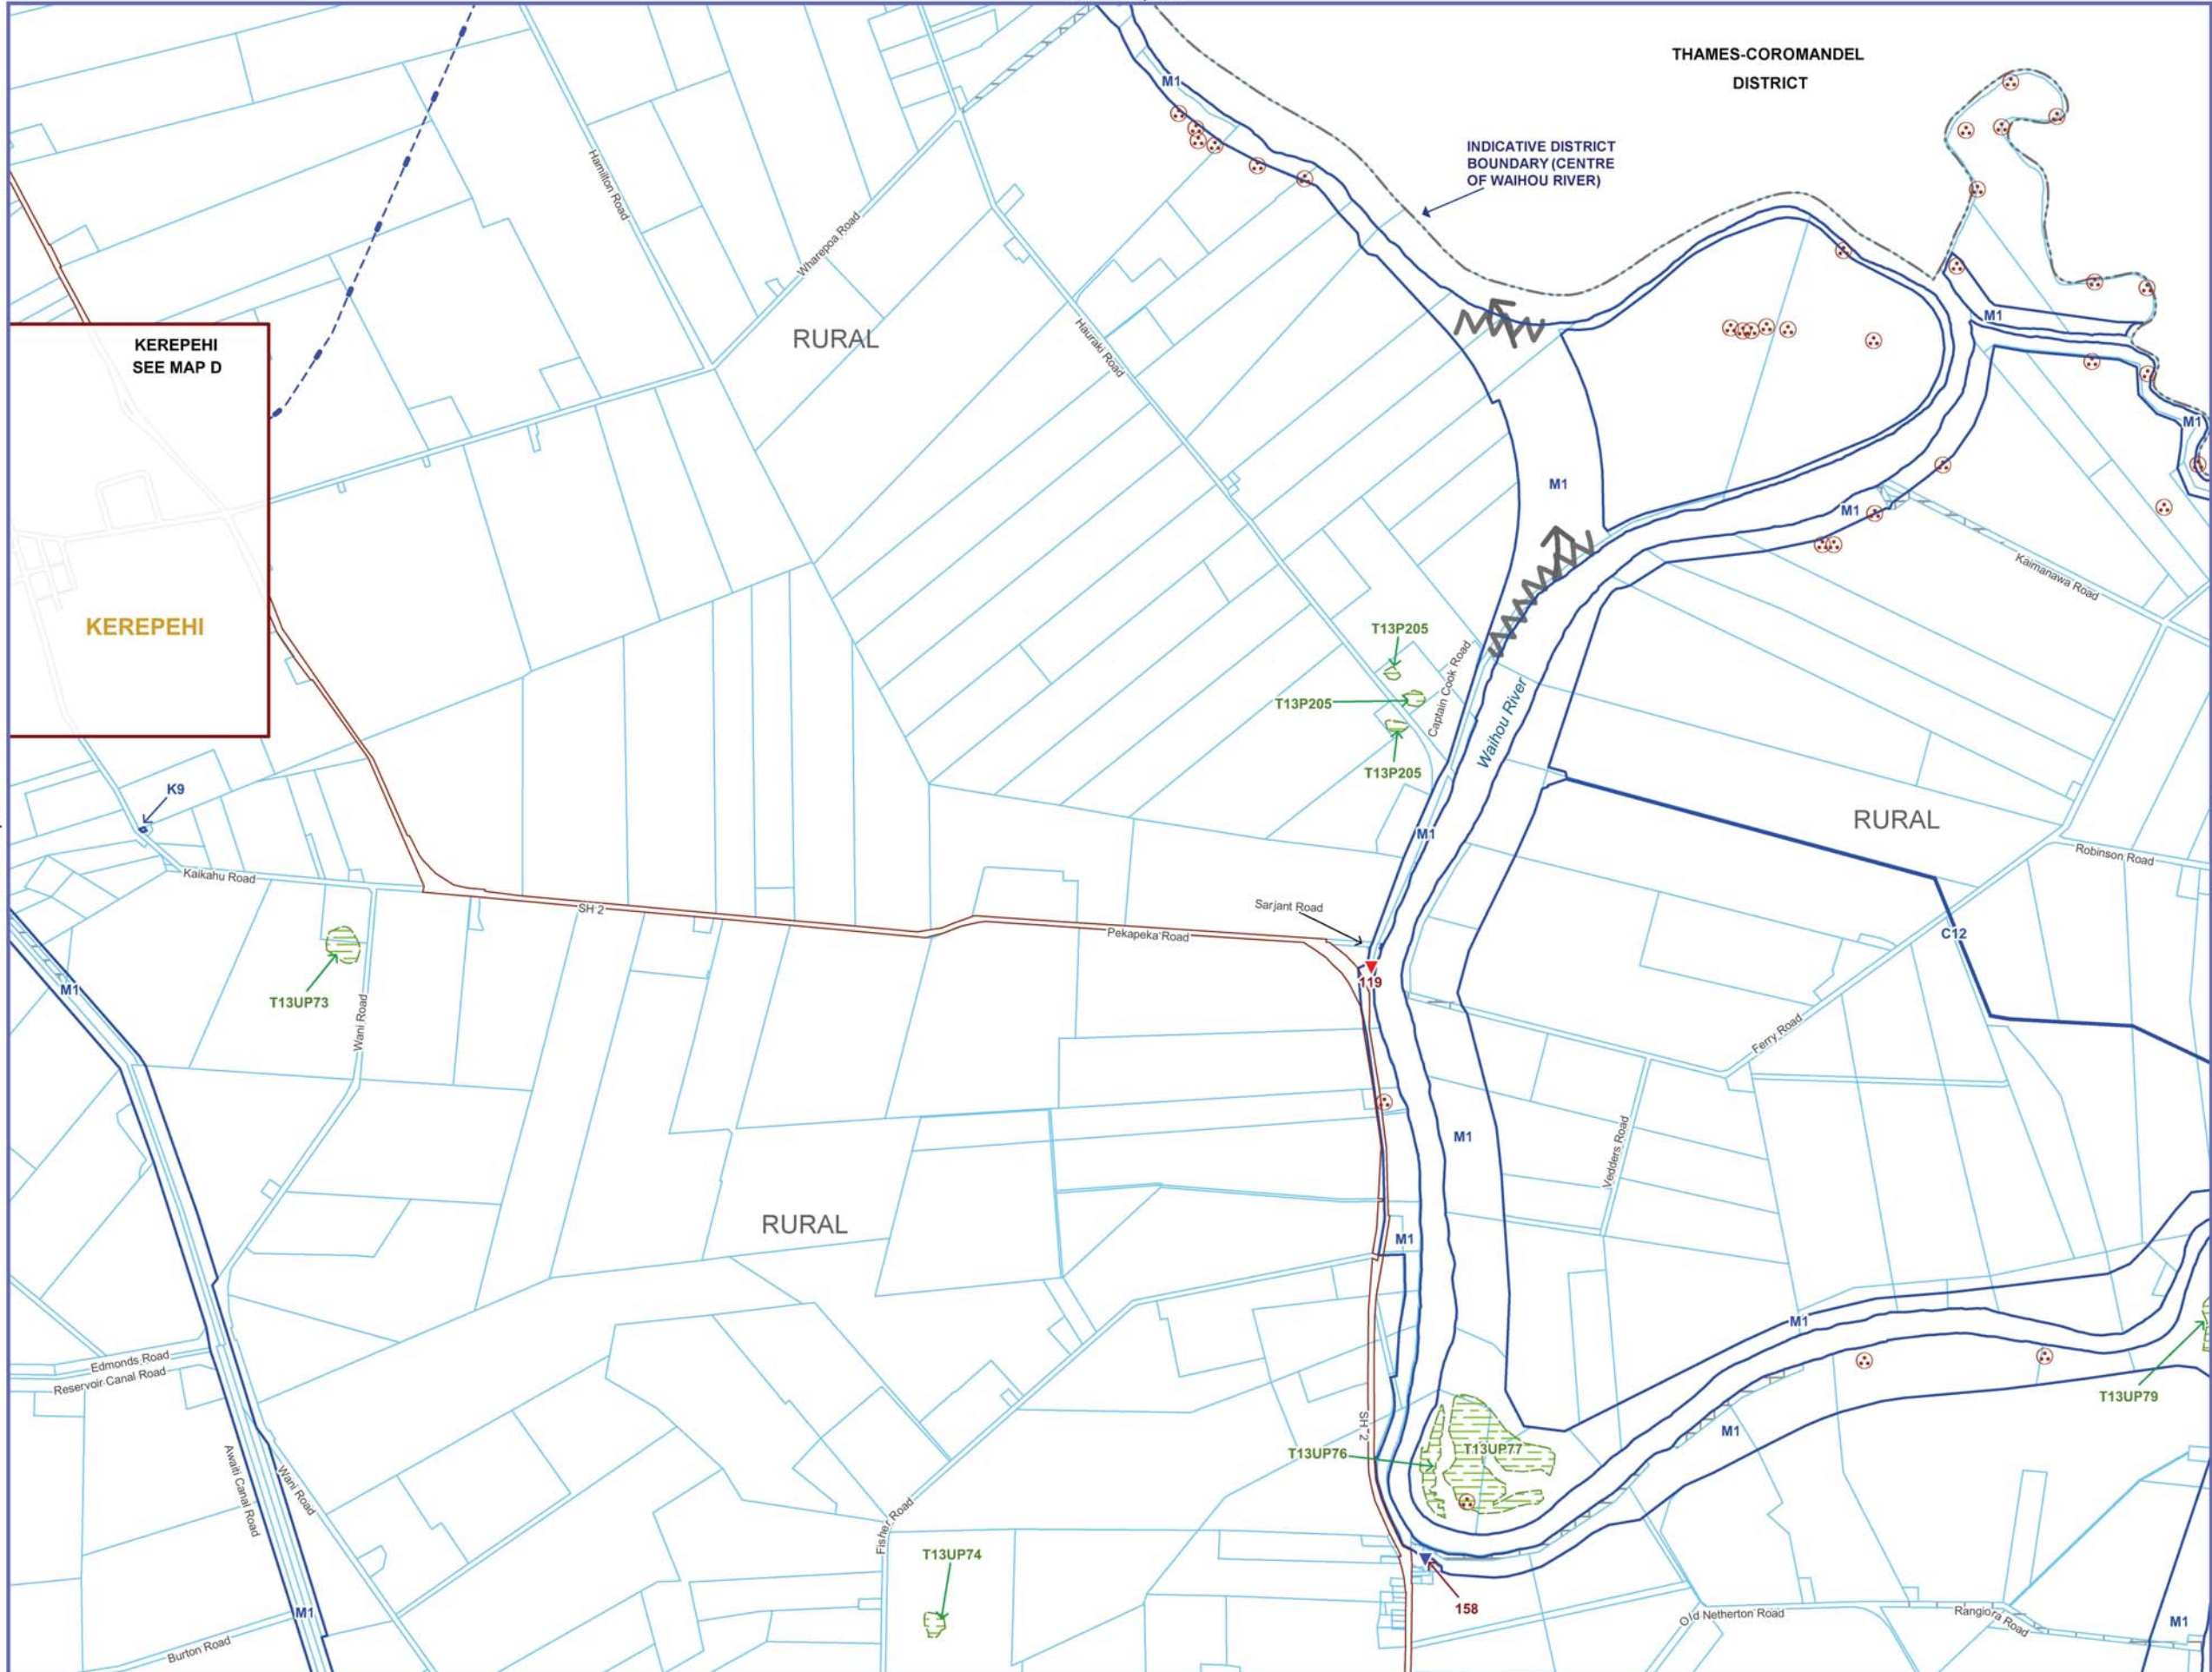

NOTE: For full list of notations and description of information shown on maps please refer to separate Map Legend

Joins Map 11

THAMES-COROMANDEL  
DISTRICT

INDICATIVE DISTRICT  
BOUNDARY (CENTRE  
OF WAIHOU RIVER)

RURAL

RURAL

RURAL

Joins Map 22

KEREPEHI  
SEE MAP D

**KEREPEHI**