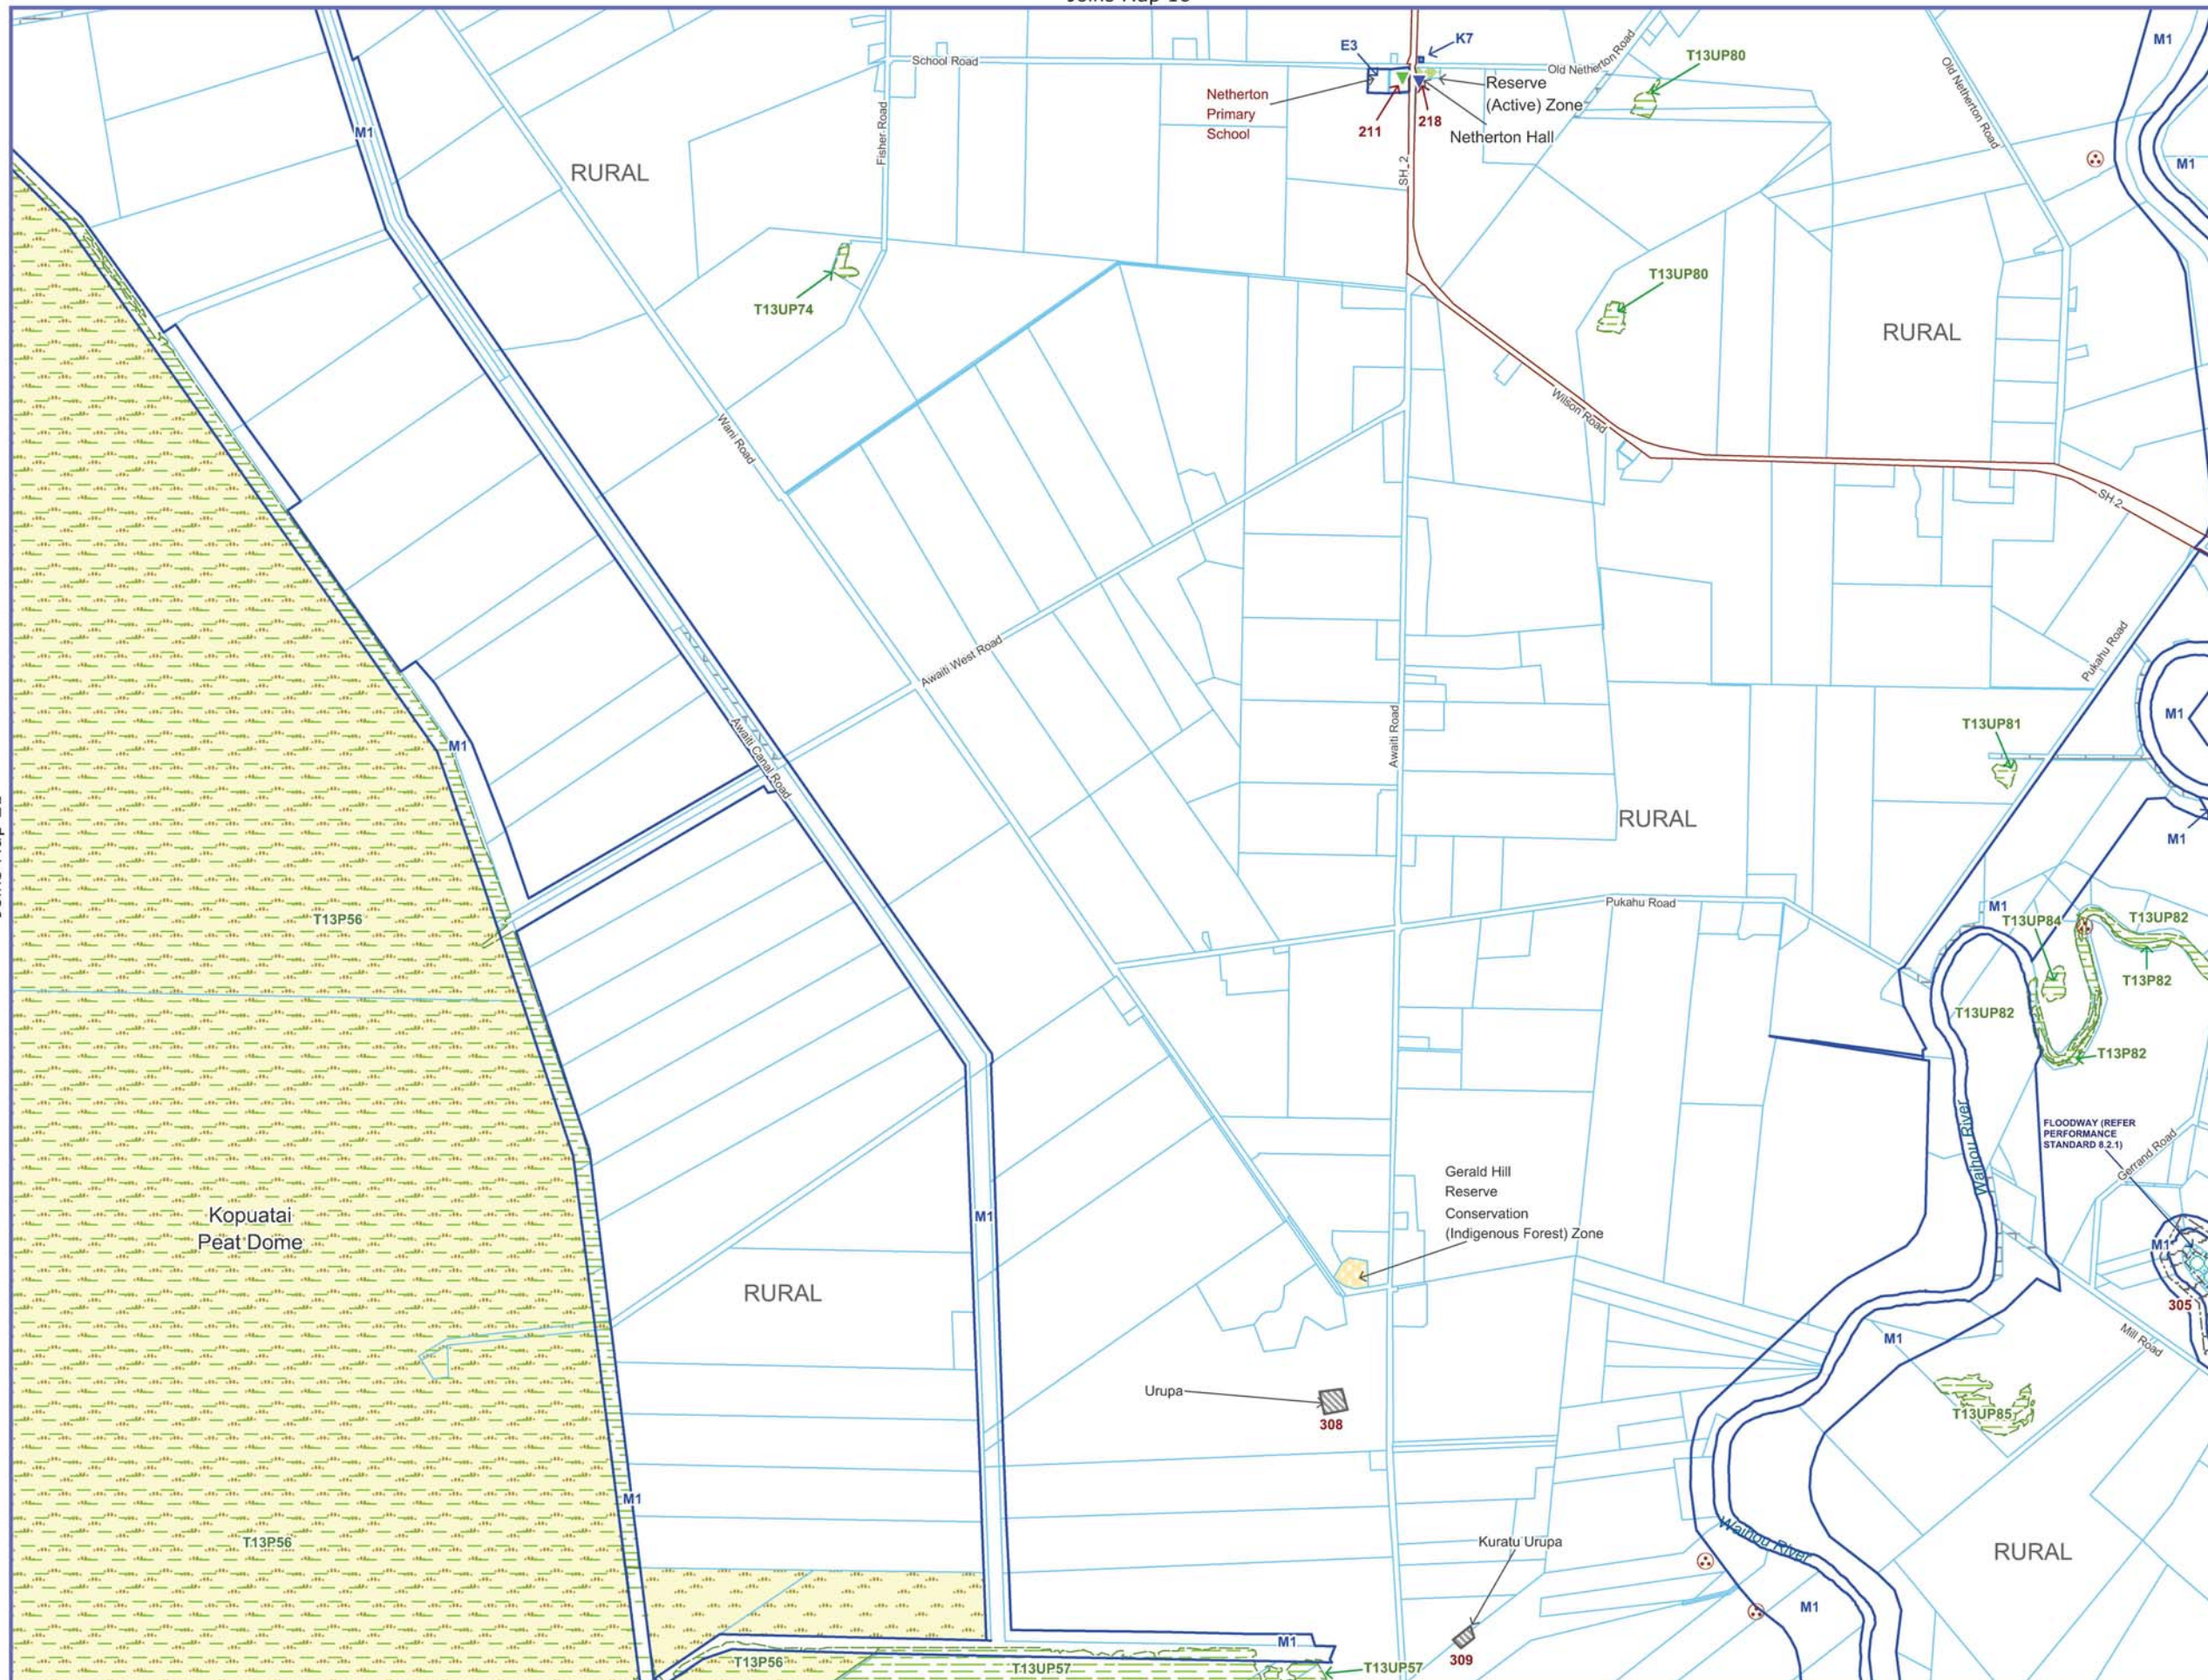

HAURAKI DISTRICT PLAN

26 September 2014

Joins Map 21

Joins Map 23

NOTE: For full list of notations and description of information shown on maps please refer to separate Map Legend

MAP NO
22

Cadastral data sourced from Land Information NZ. CROWN COPYRIGHT RESERVED.
Significant Natural Areas sourced from Waikato Regional Council.

Joins Map 28