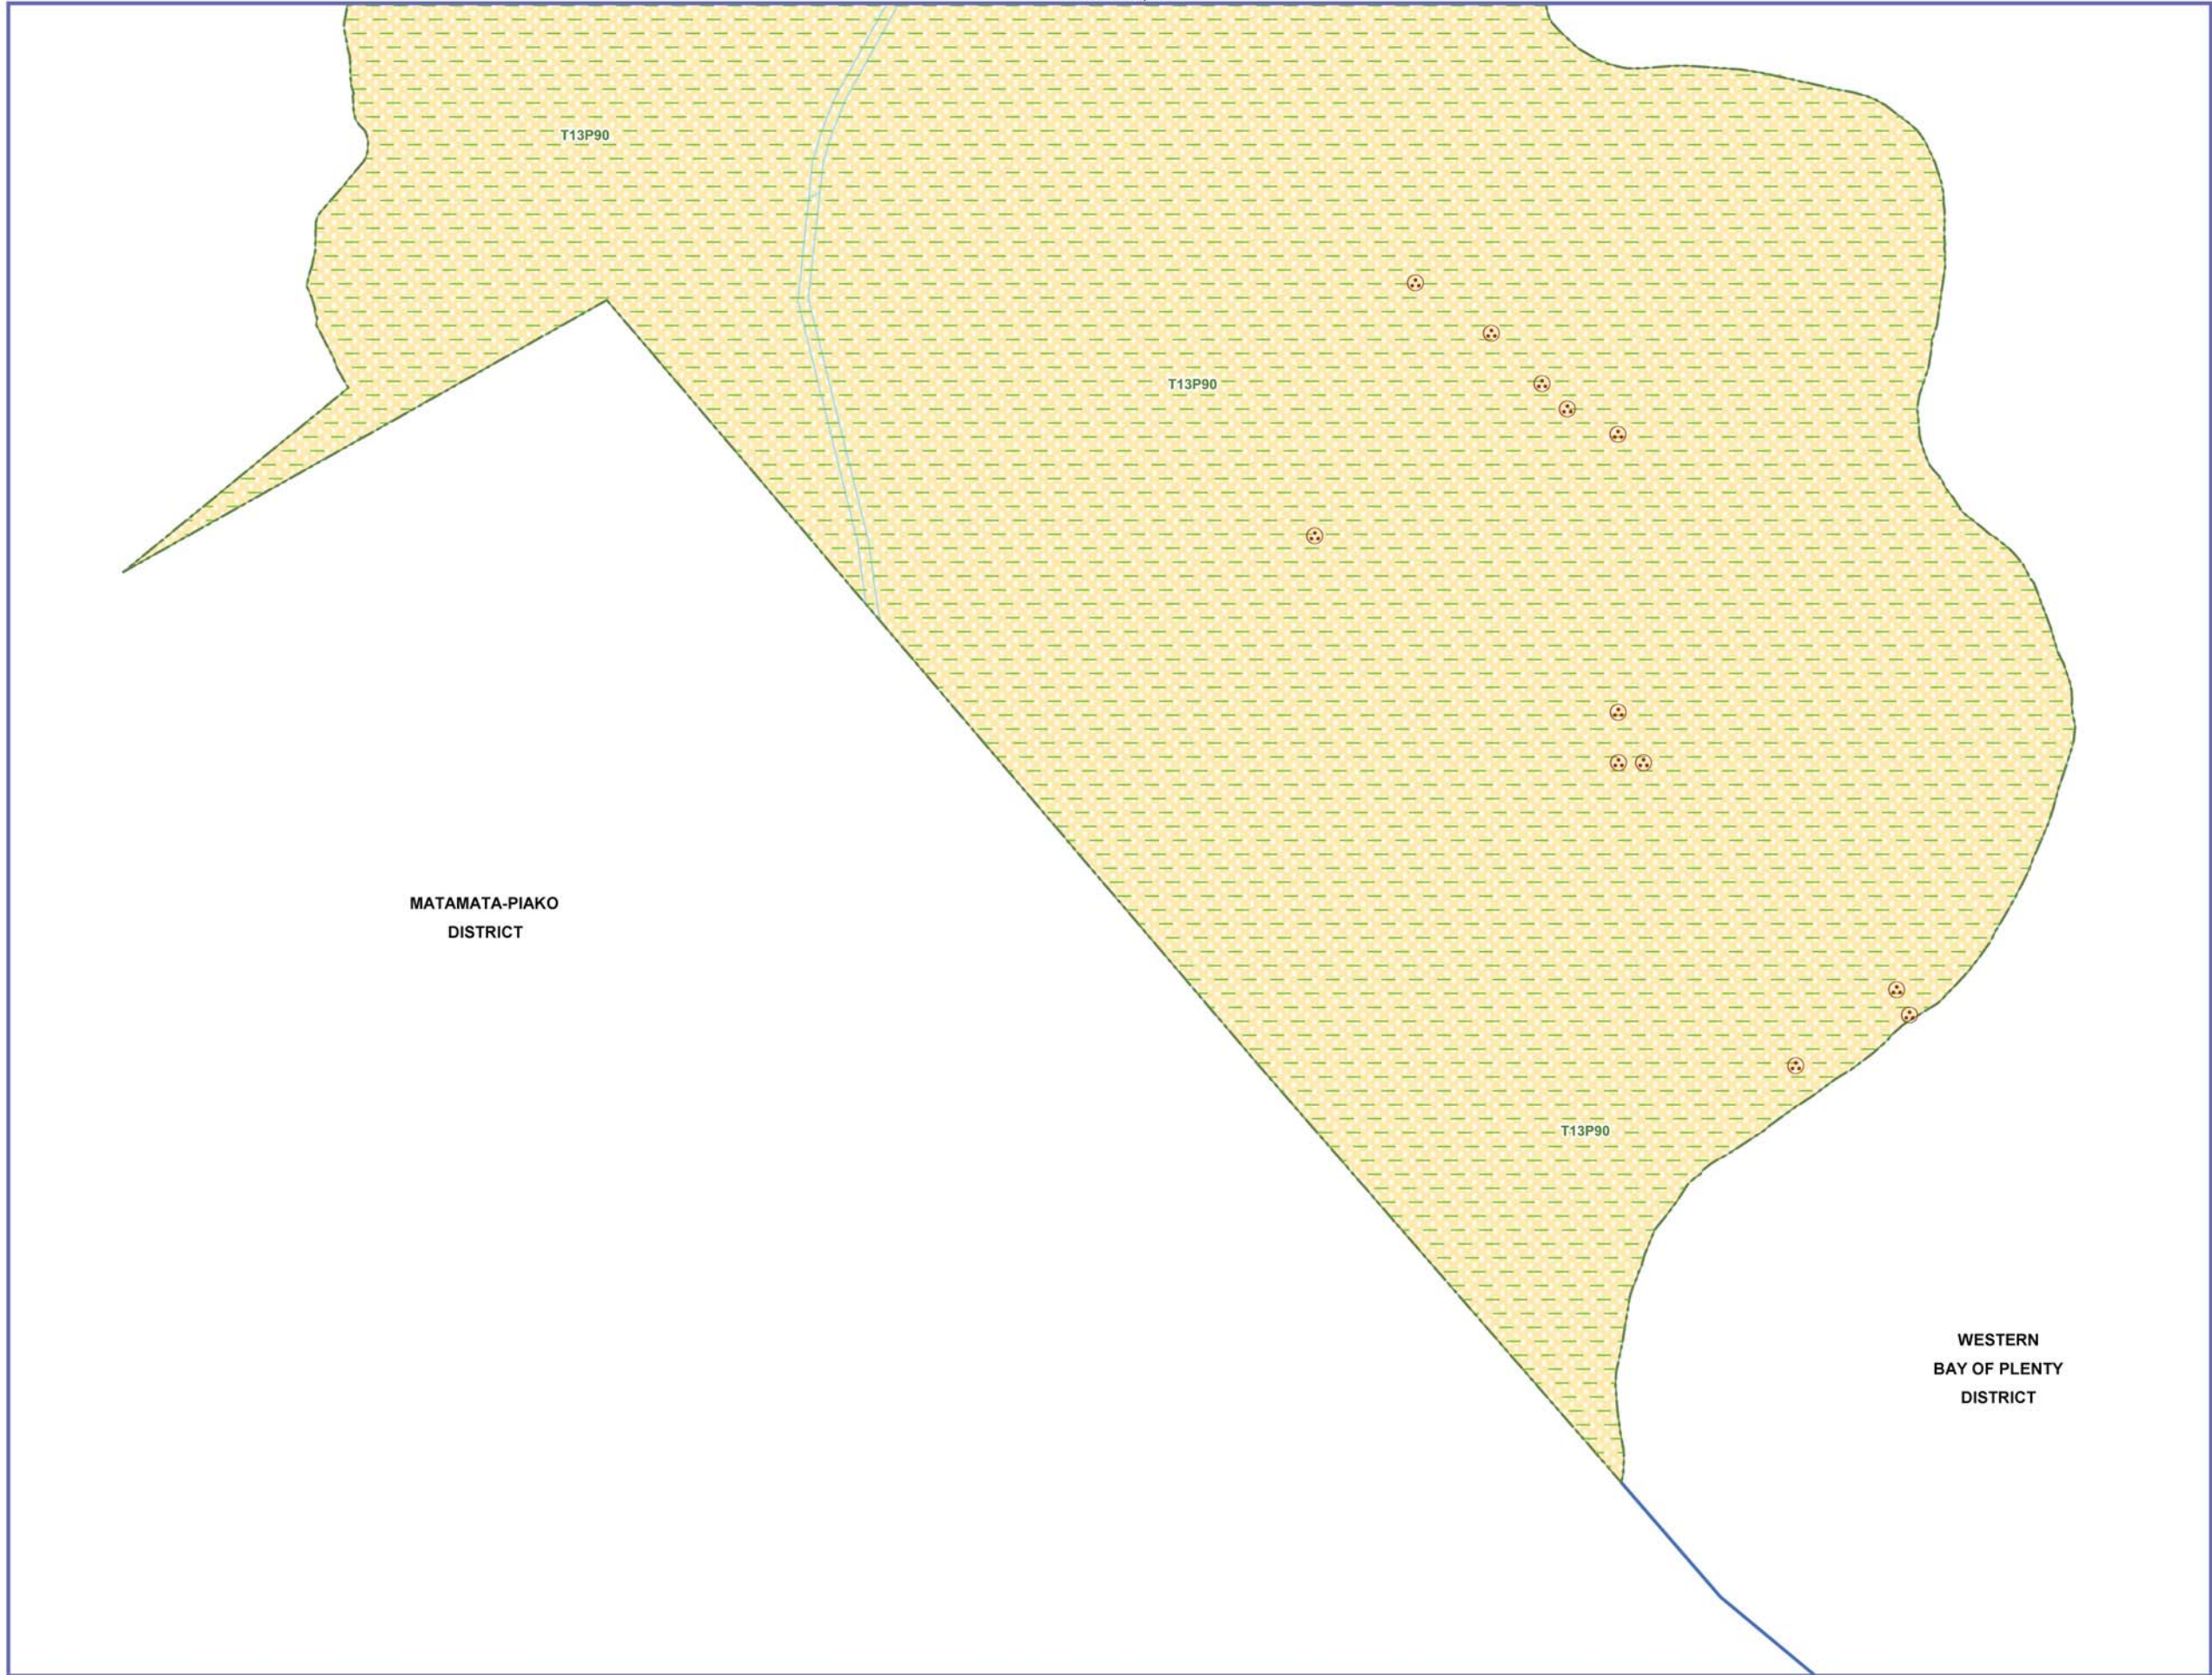

HAURAKI
DISTRICT PLAN

26 September 2014

NOTE: For full list of notations
and description of information
shown on maps please refer
to separate Map Legend

MAP NO

35

Cadastral data sourced from Land Information NZ. CROWN COPYRIGHT RESERVED.
Significant Natural Areas sourced from Waikato Regional Council.