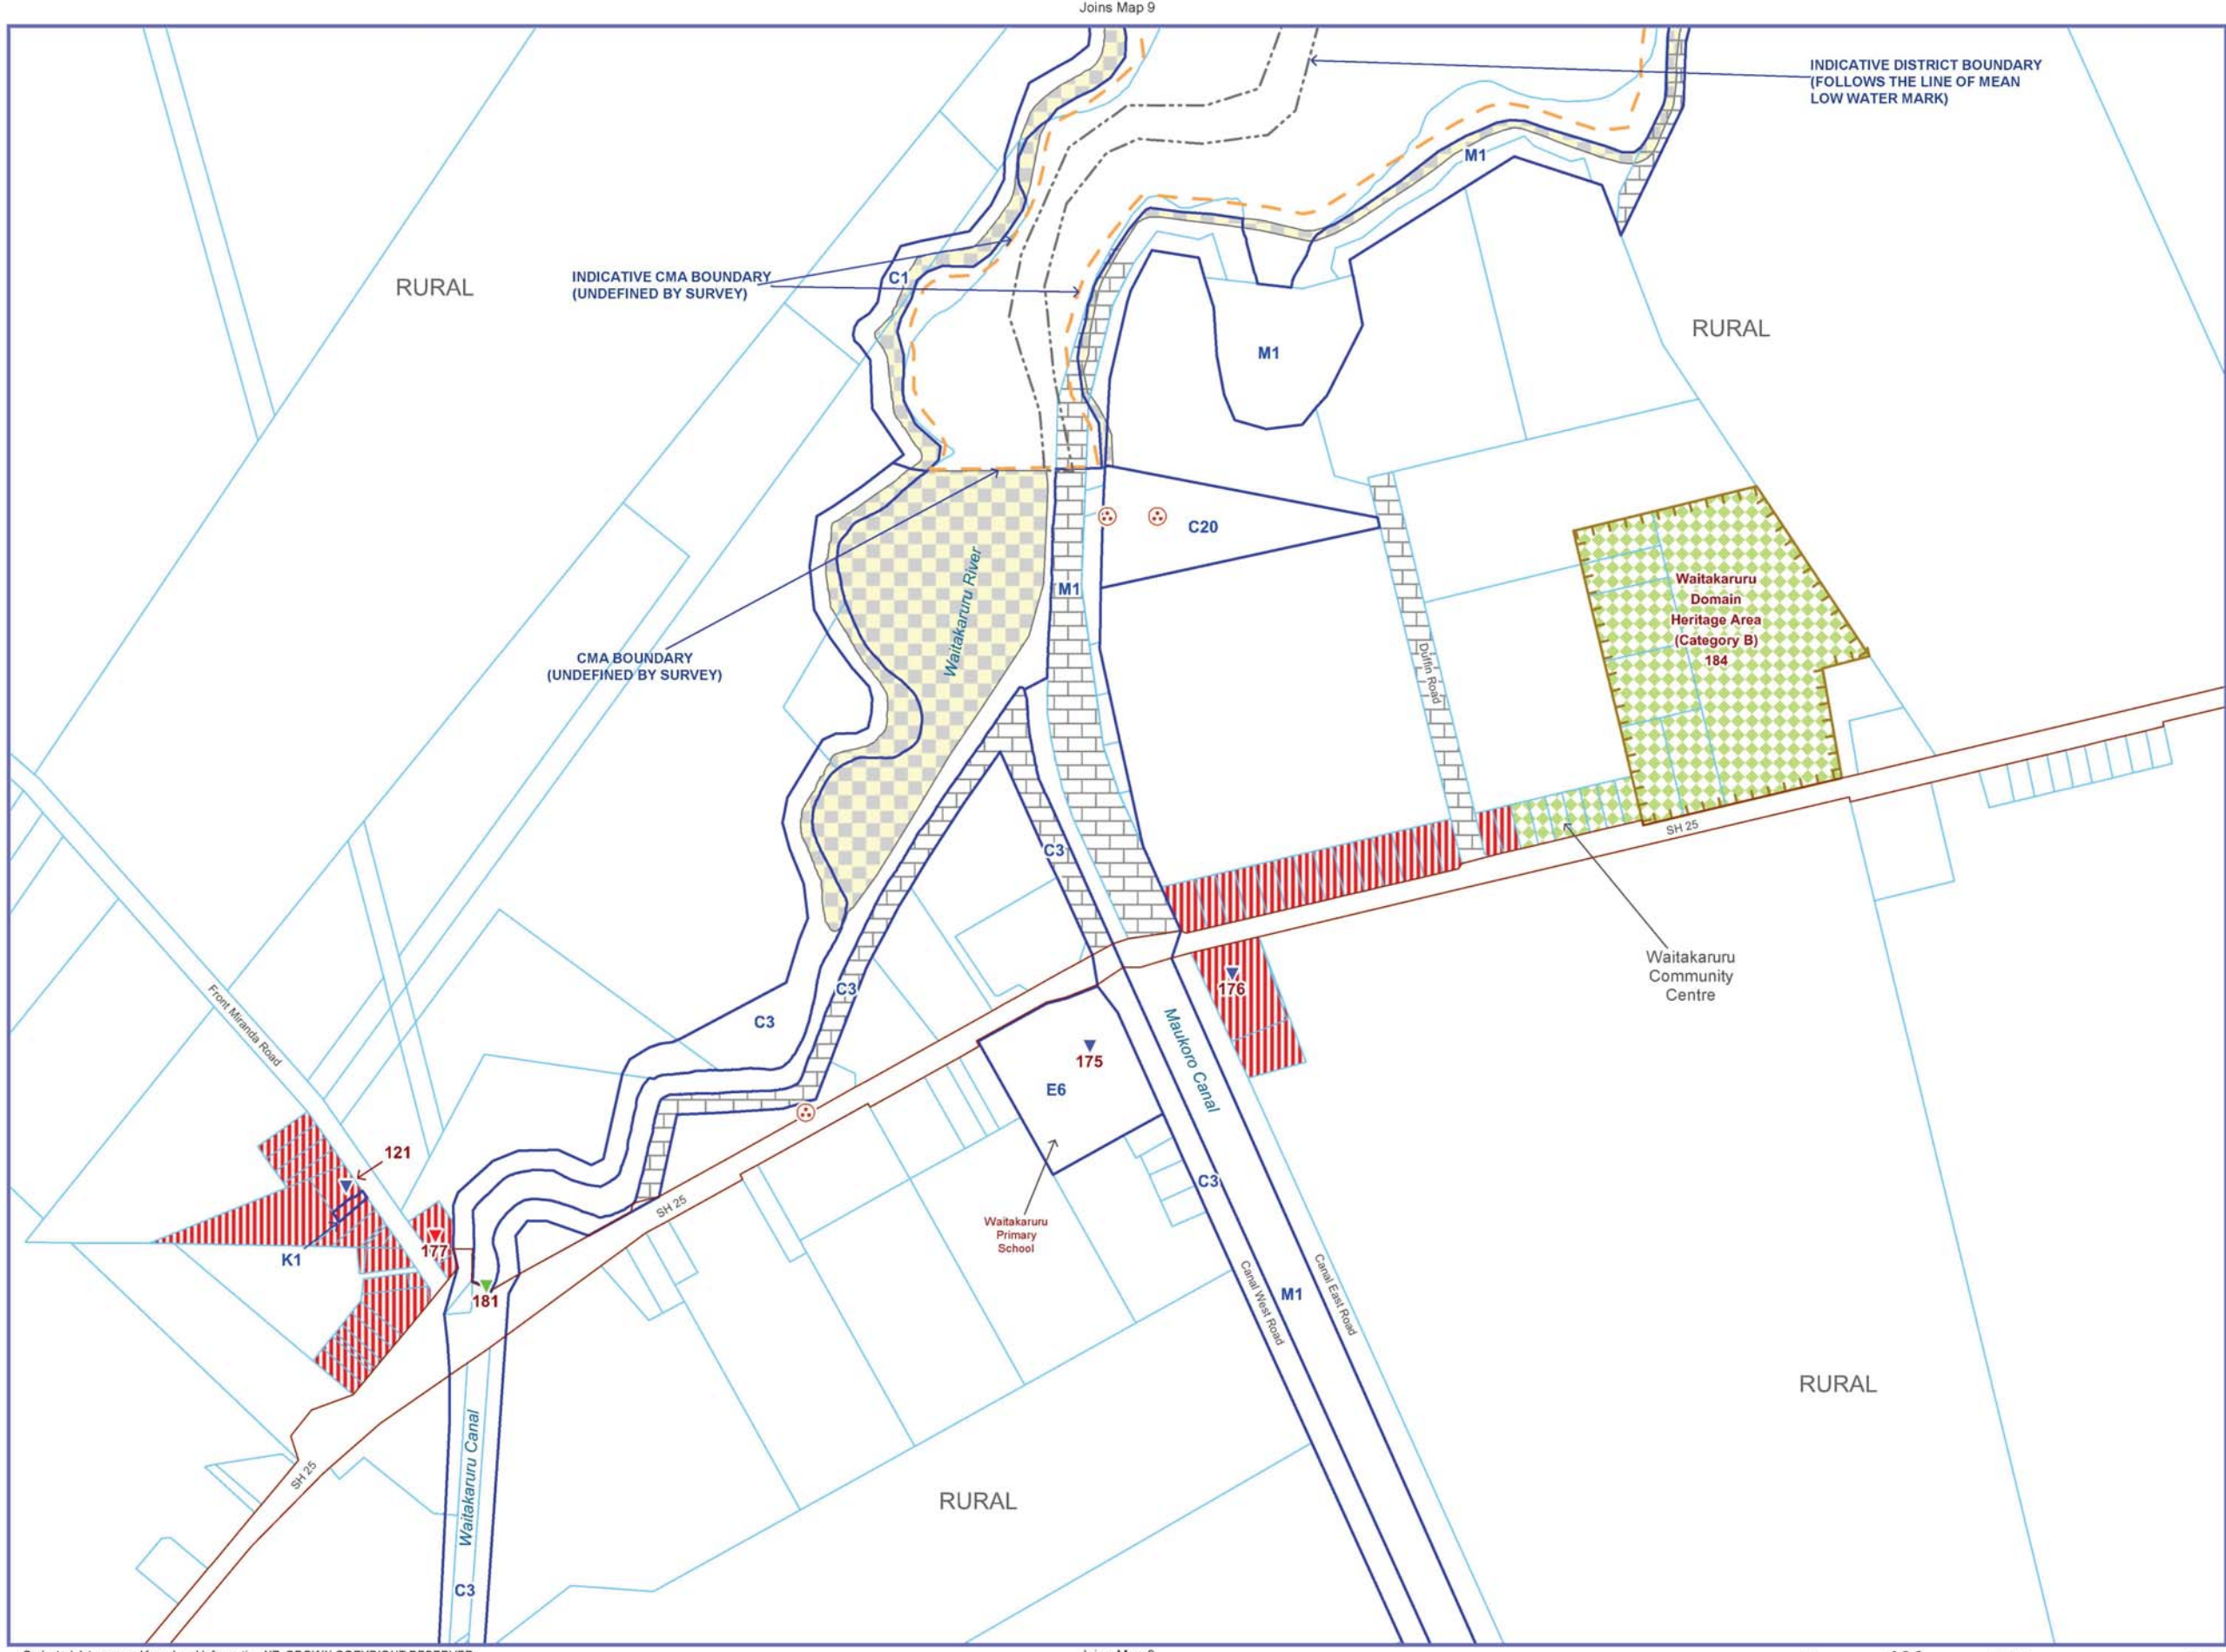

HAURAKI DISTRICT PLAN

26 September 2014

NOTE: For full list of notations and description of information shown on maps please refer to separate Map Legend

WAITAKARURU

MAP NO

A

Joins Map 9