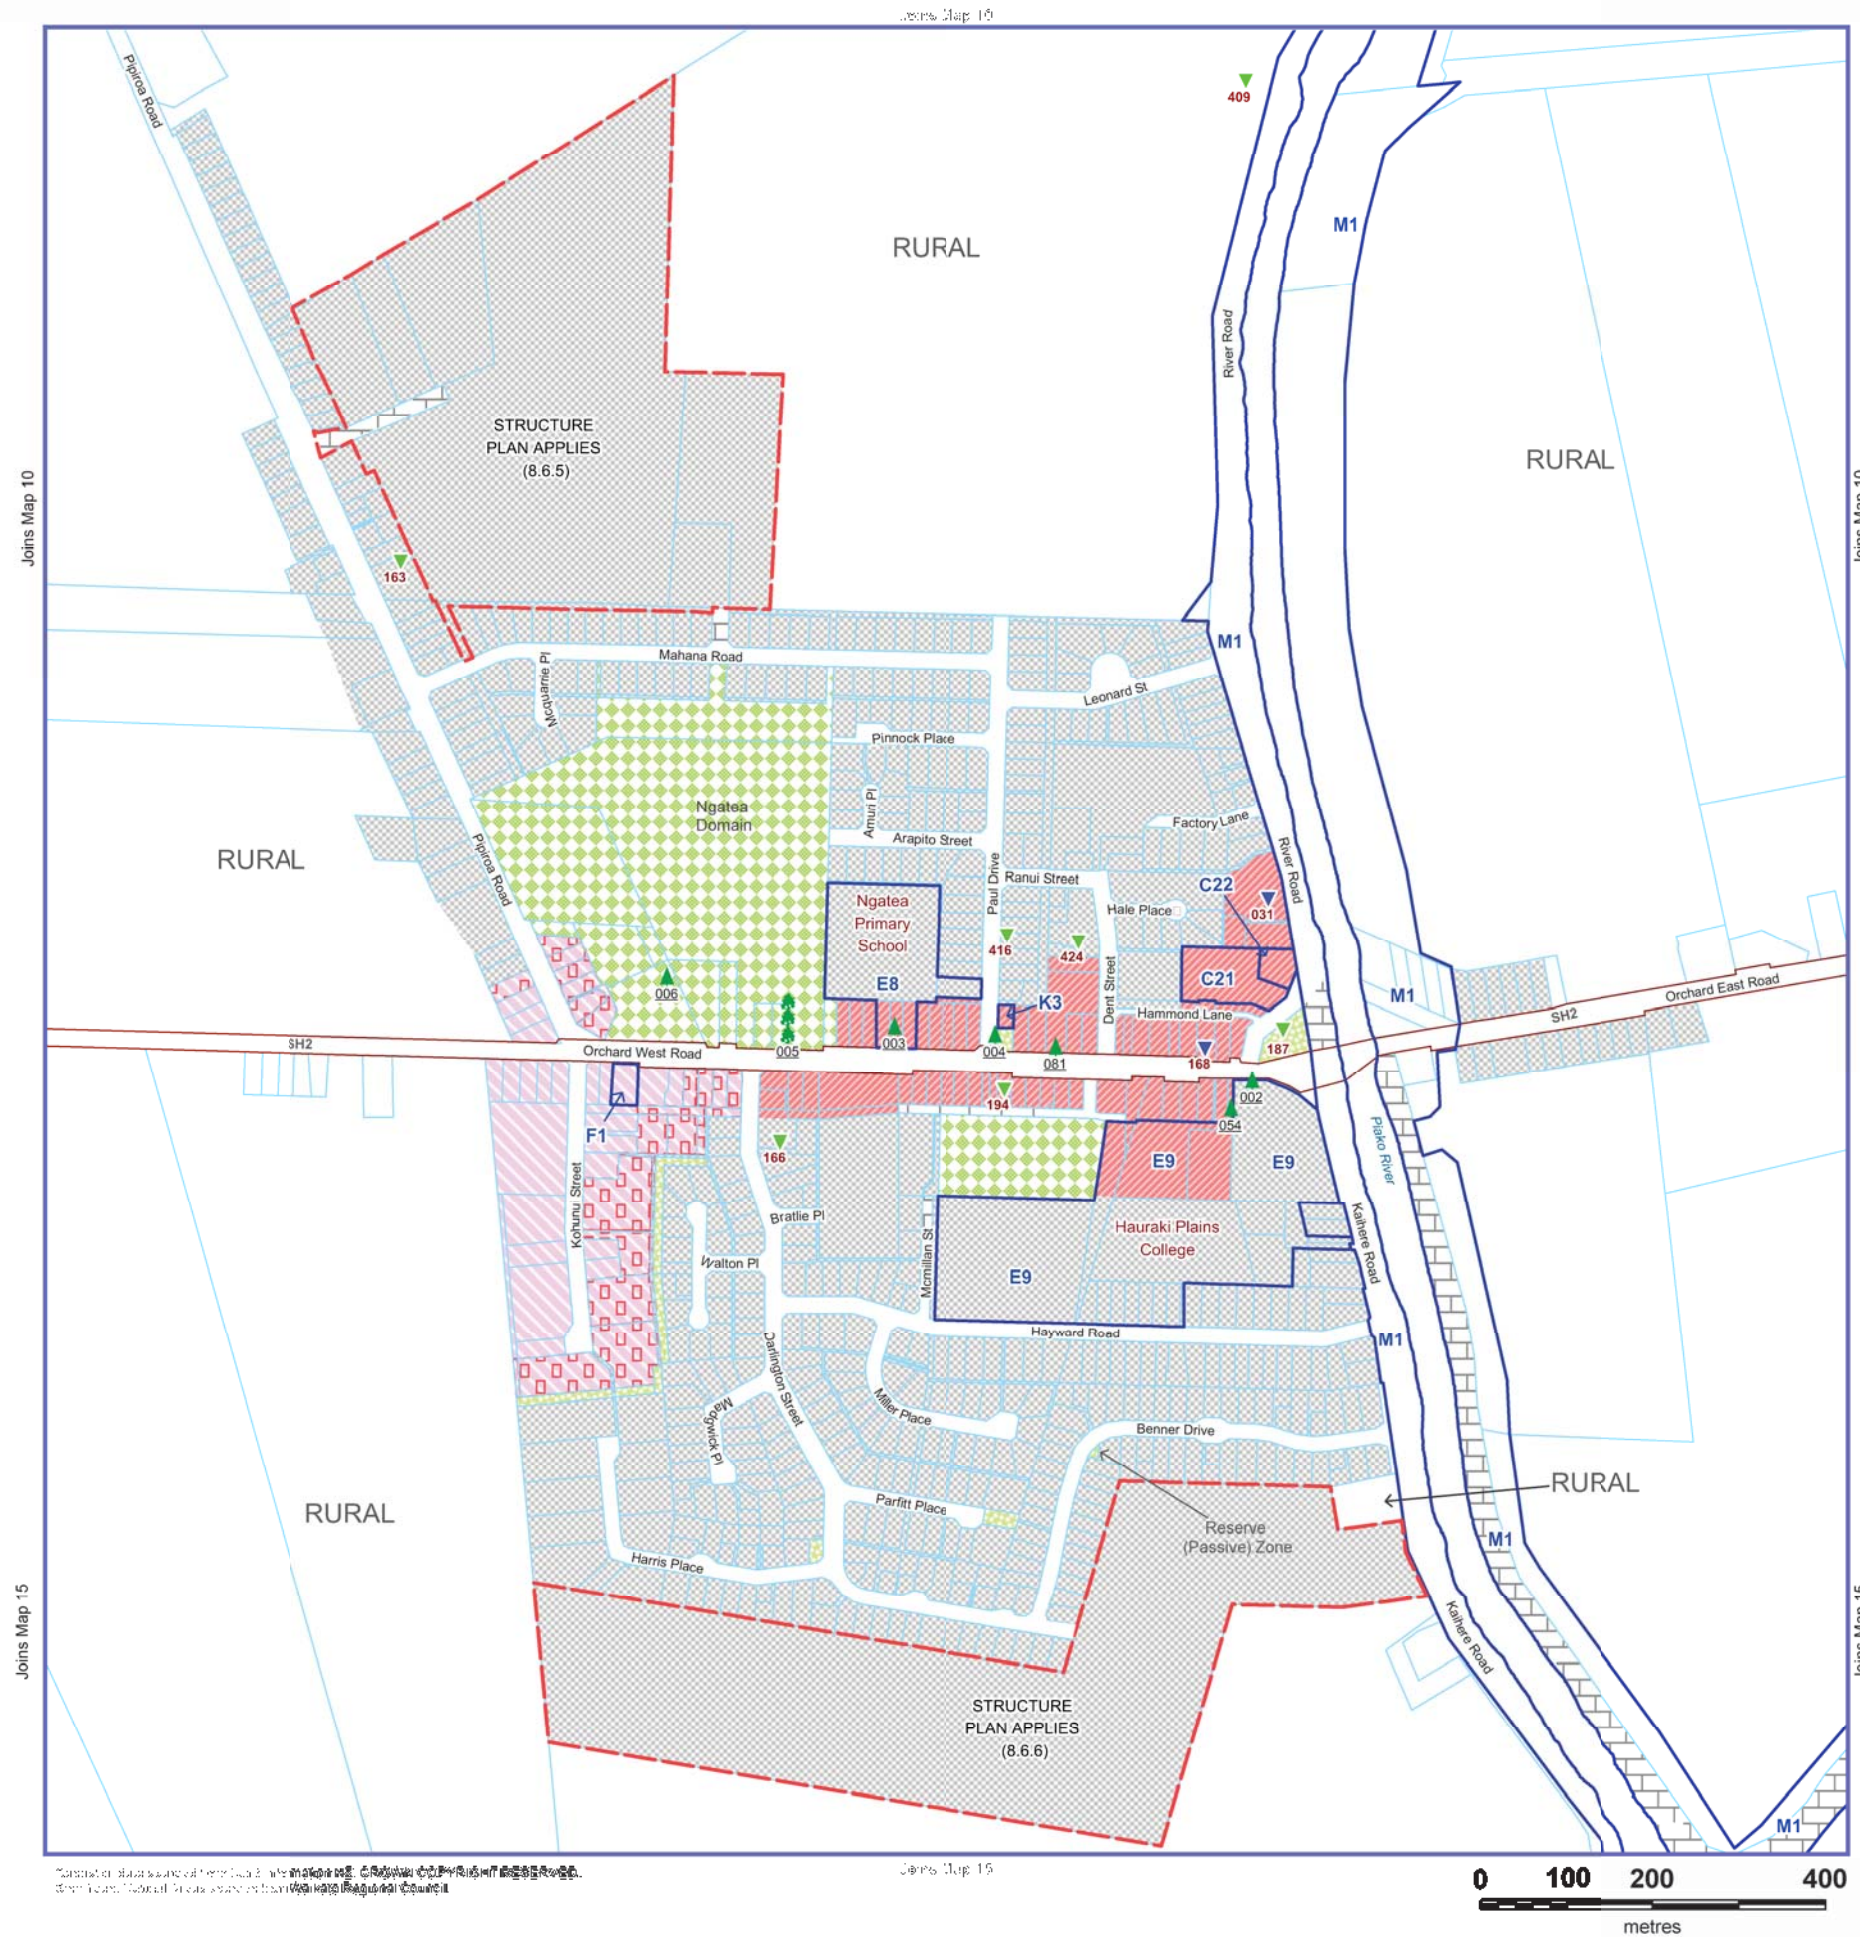

NOTE: For full list of notations and description of information shown on maps please refer to separate Map Legend

NGATEA

MAP NO

C