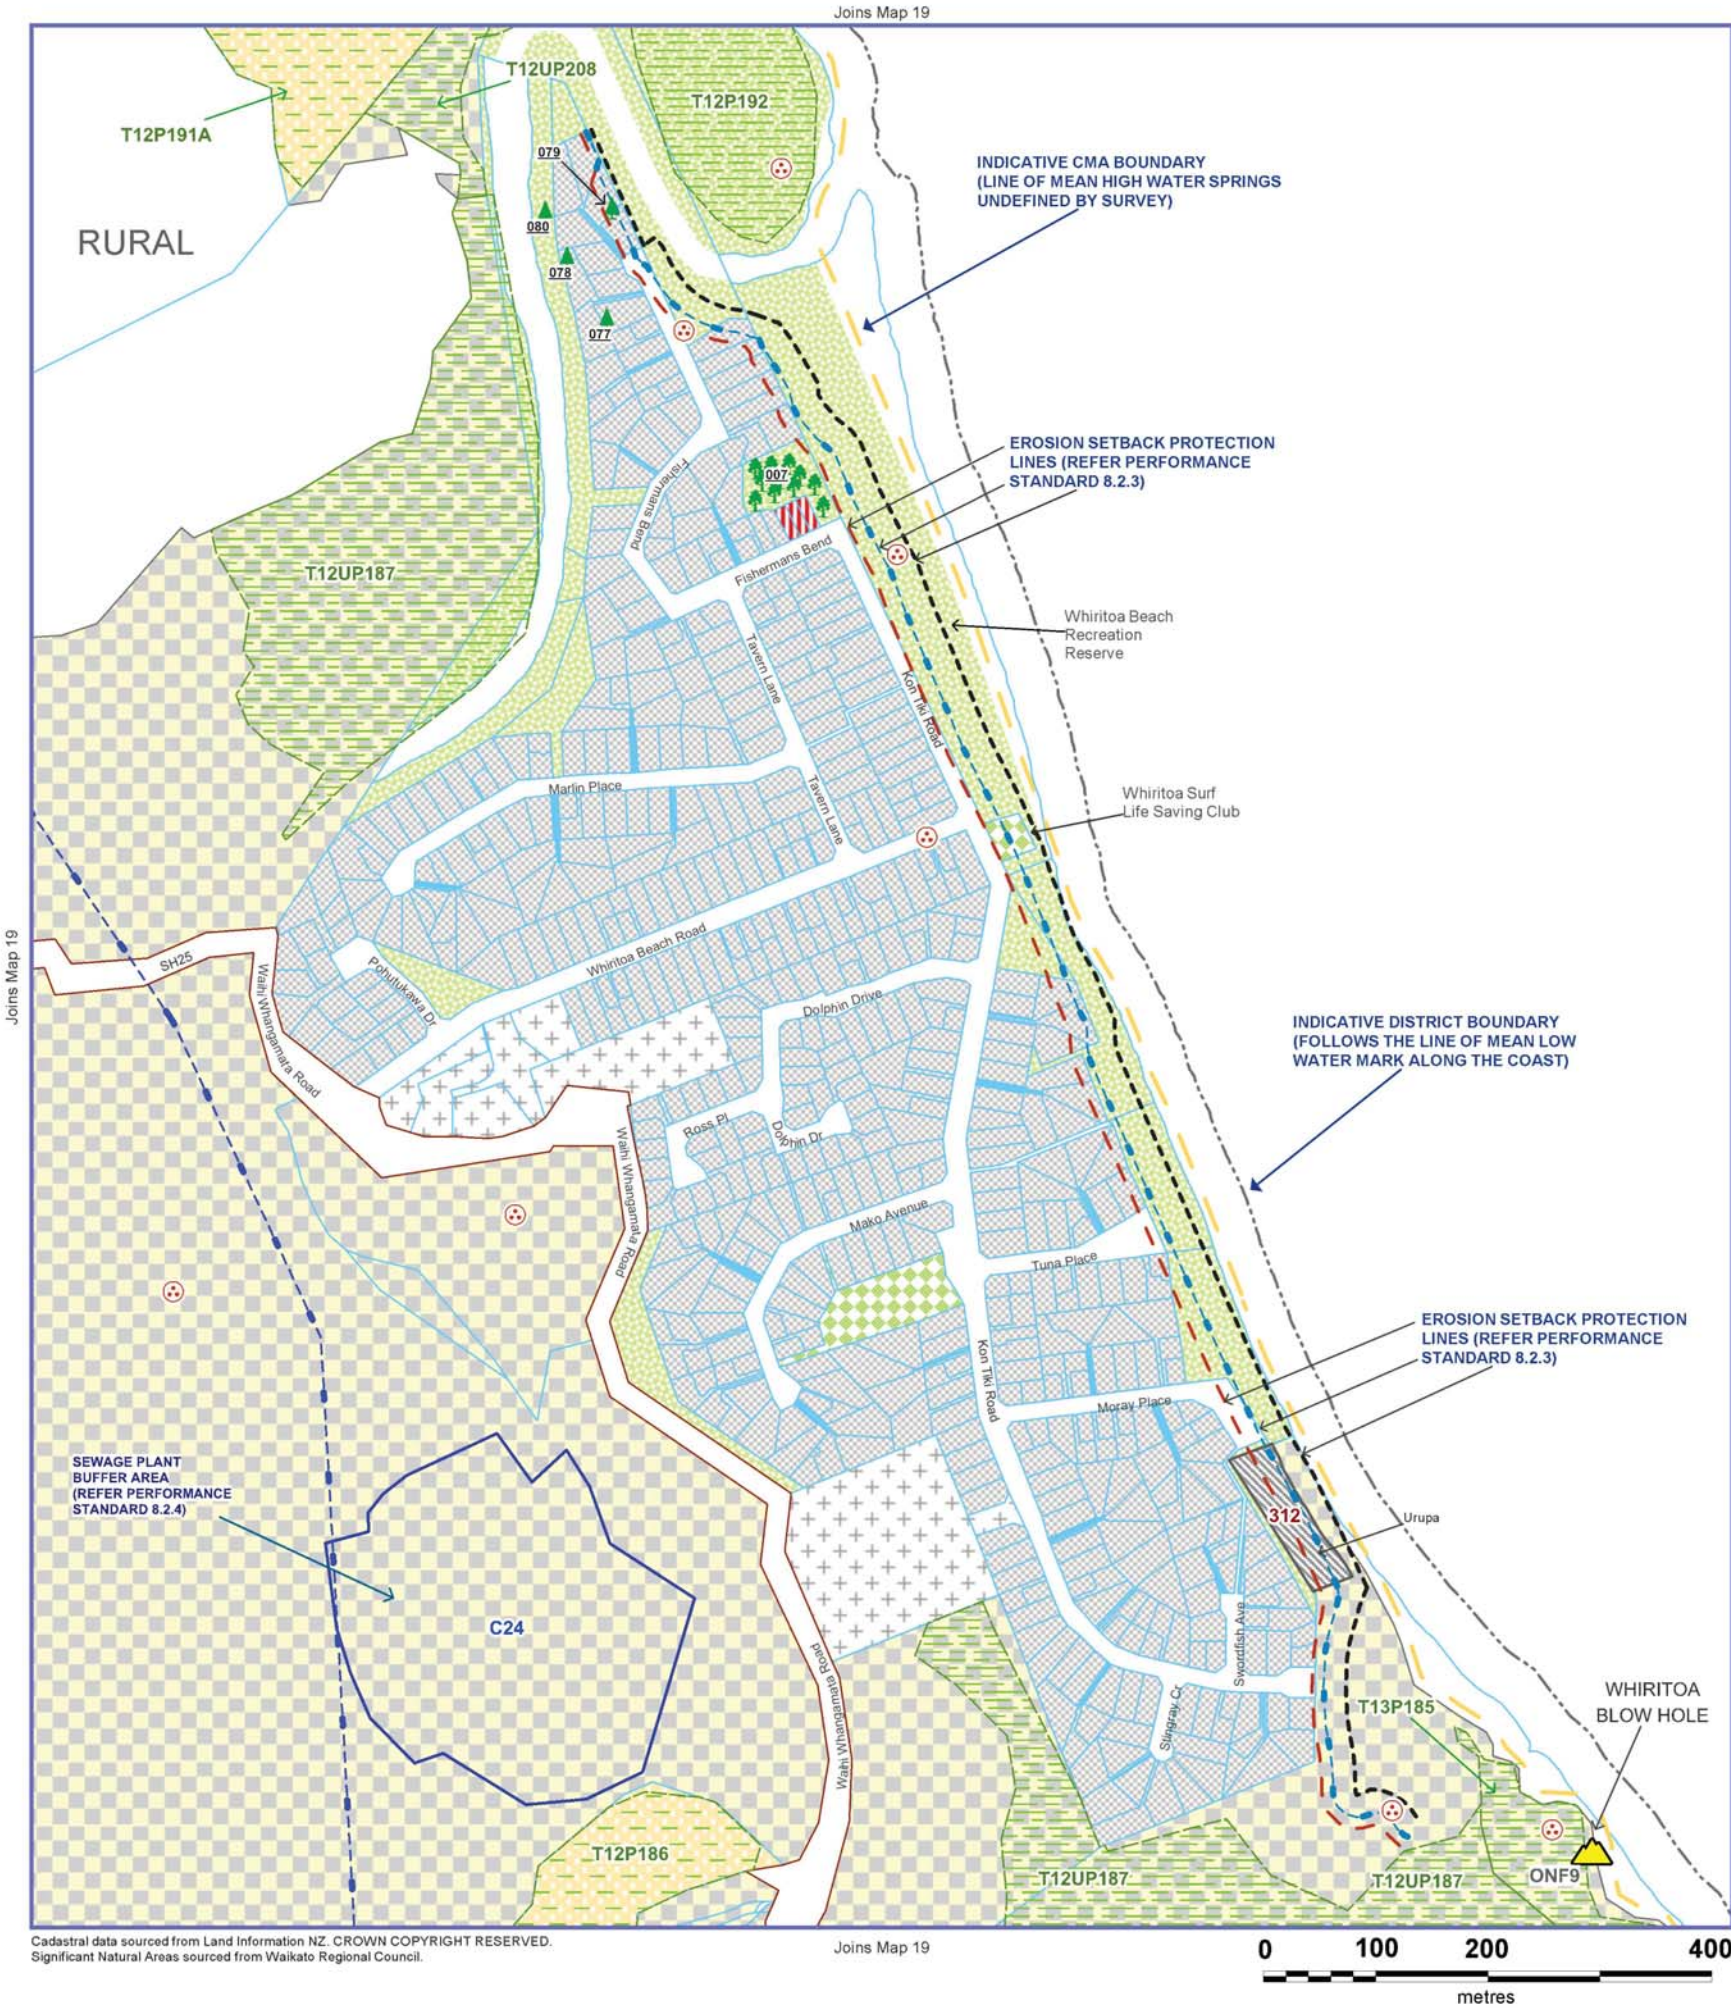

NOTE: For full list of notations and description of information shown on maps please refer to separate Map Legend

WHIRITOA

MAP NO

E