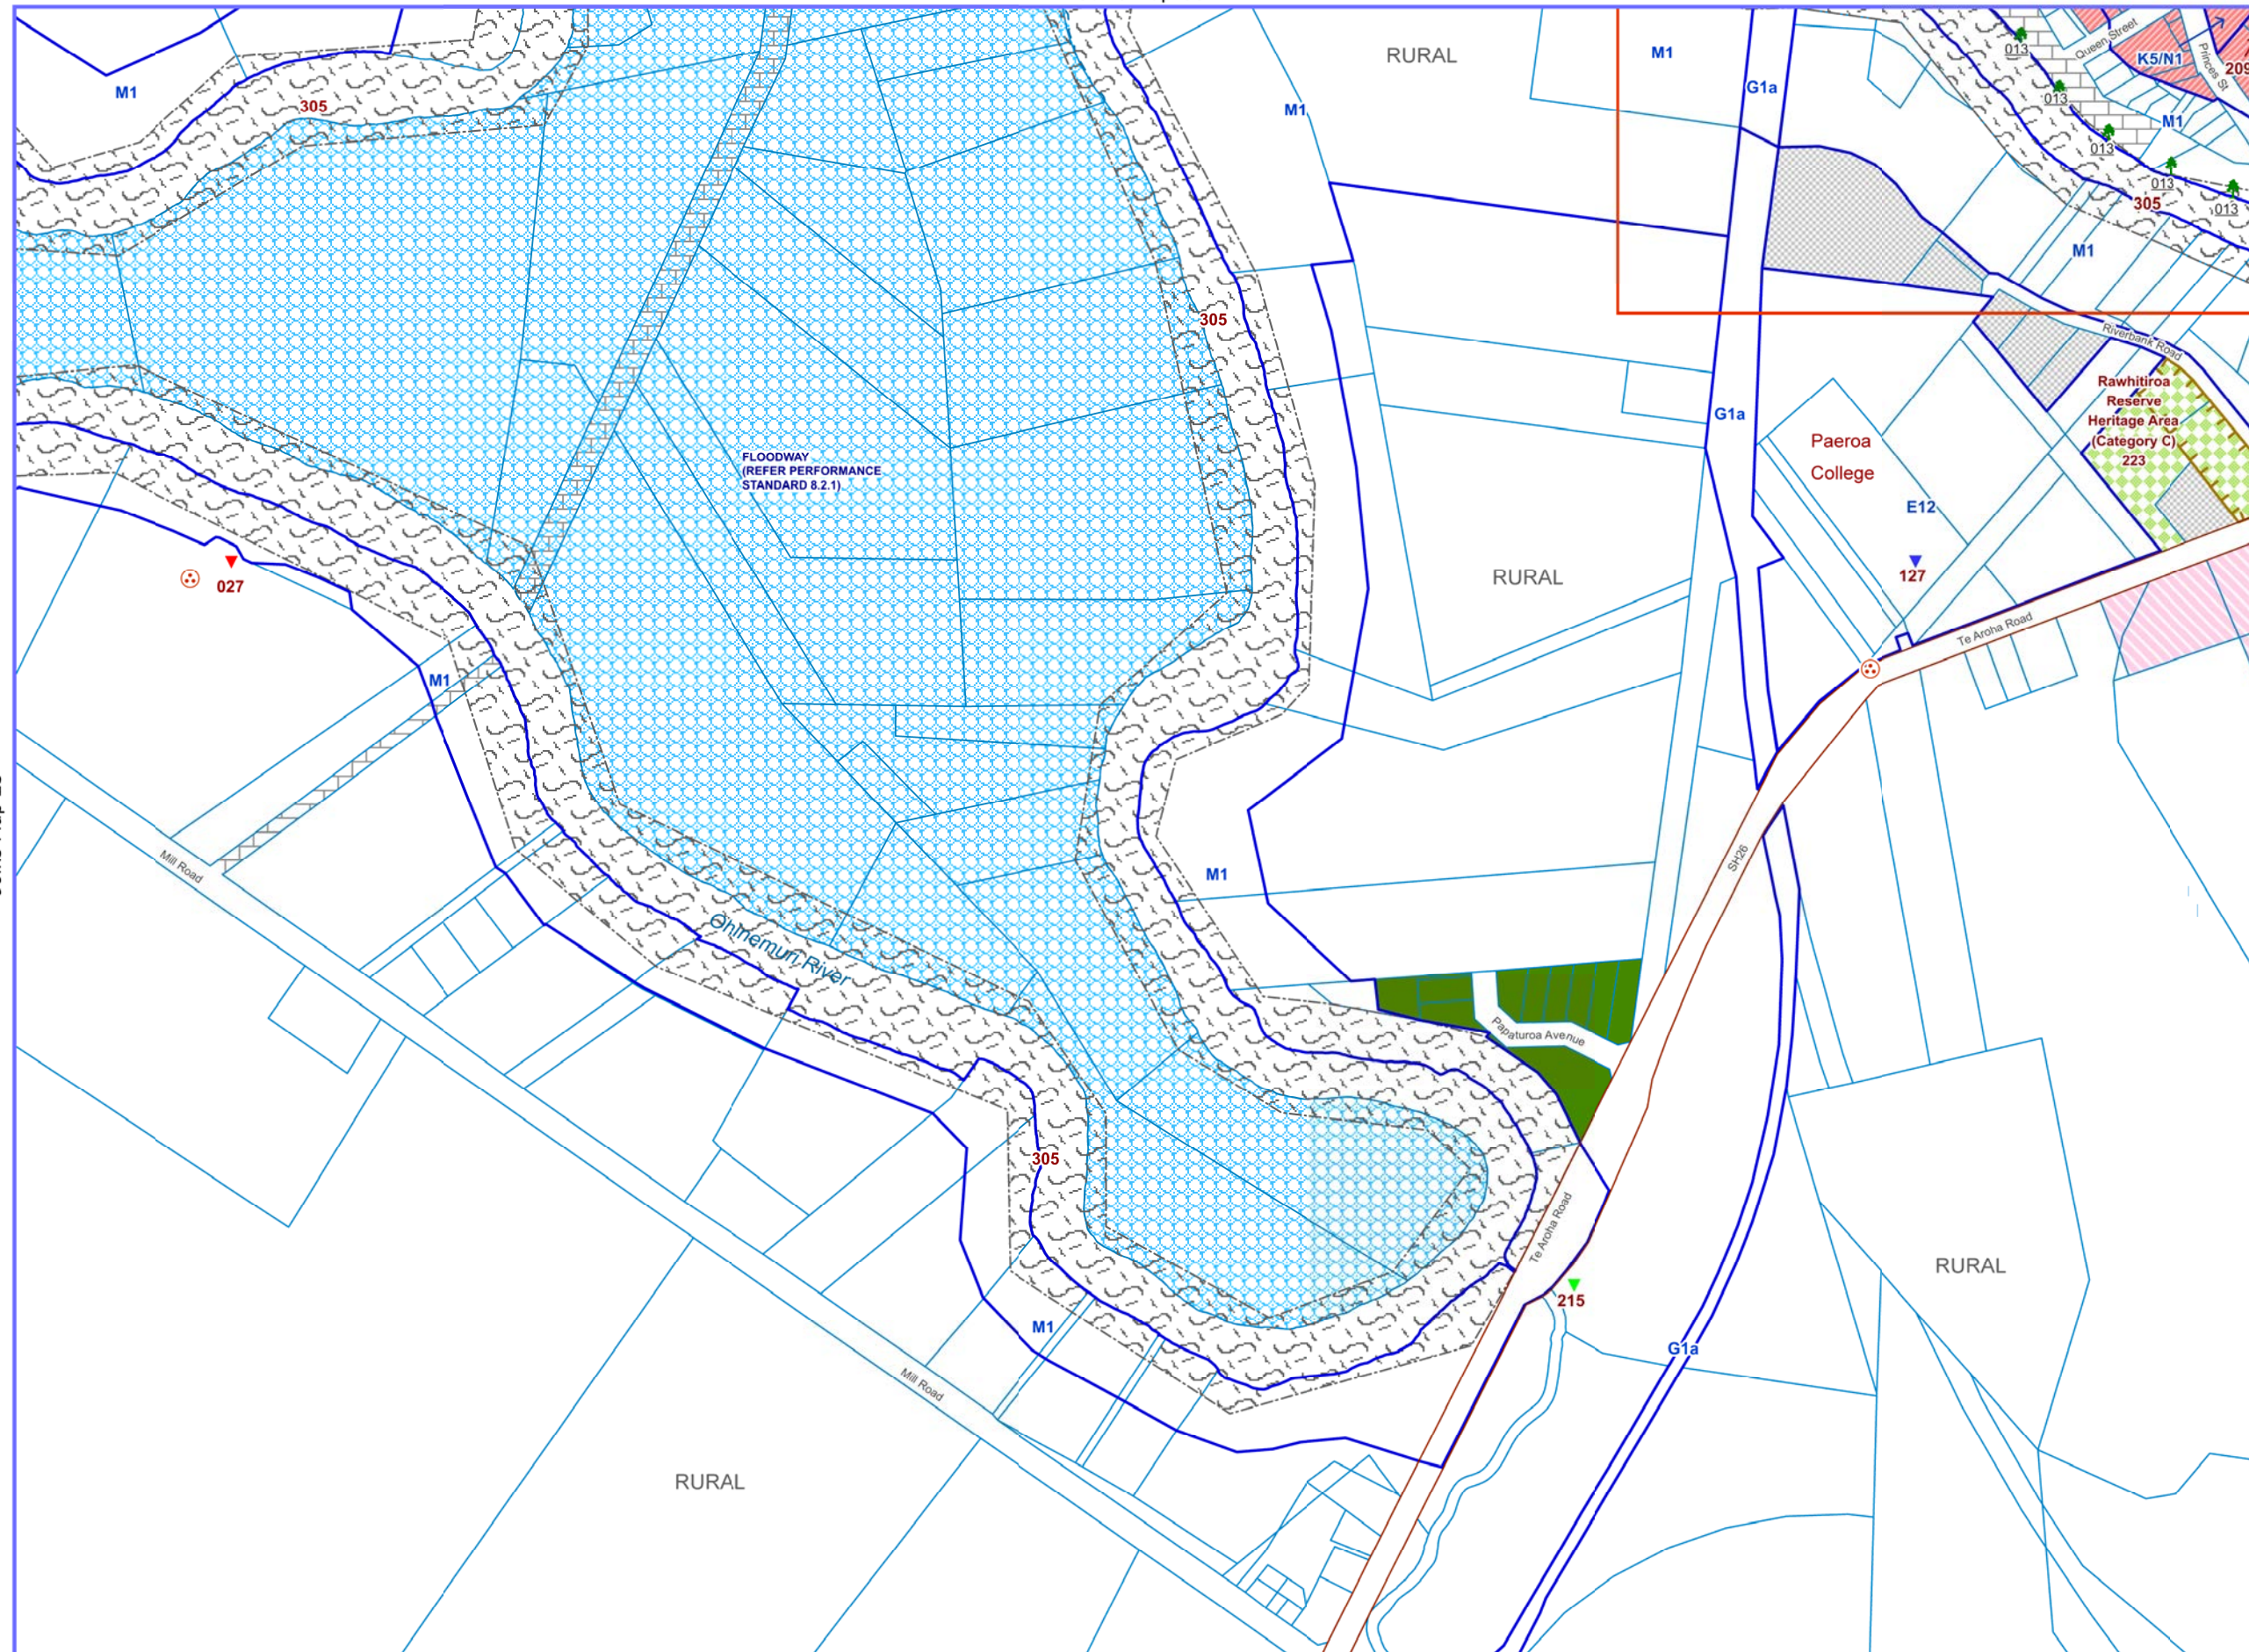

H A U R A K I
D I S T R I C T C O U N C I L

H A U R A K I
D I S T R I C T P L A N

16 November 2020
Incorporating
Plan Change 4

NOTE: For full list of notations
and description of information
shown on maps please refer
to separate Map Legend

PAEROA

MAP NO

G5

Gadastral data sourced from Land Information NZ. CROWN COPYRIGHT RESERVED.
Significant Natural Areas sourced from Waikato Regional Council.