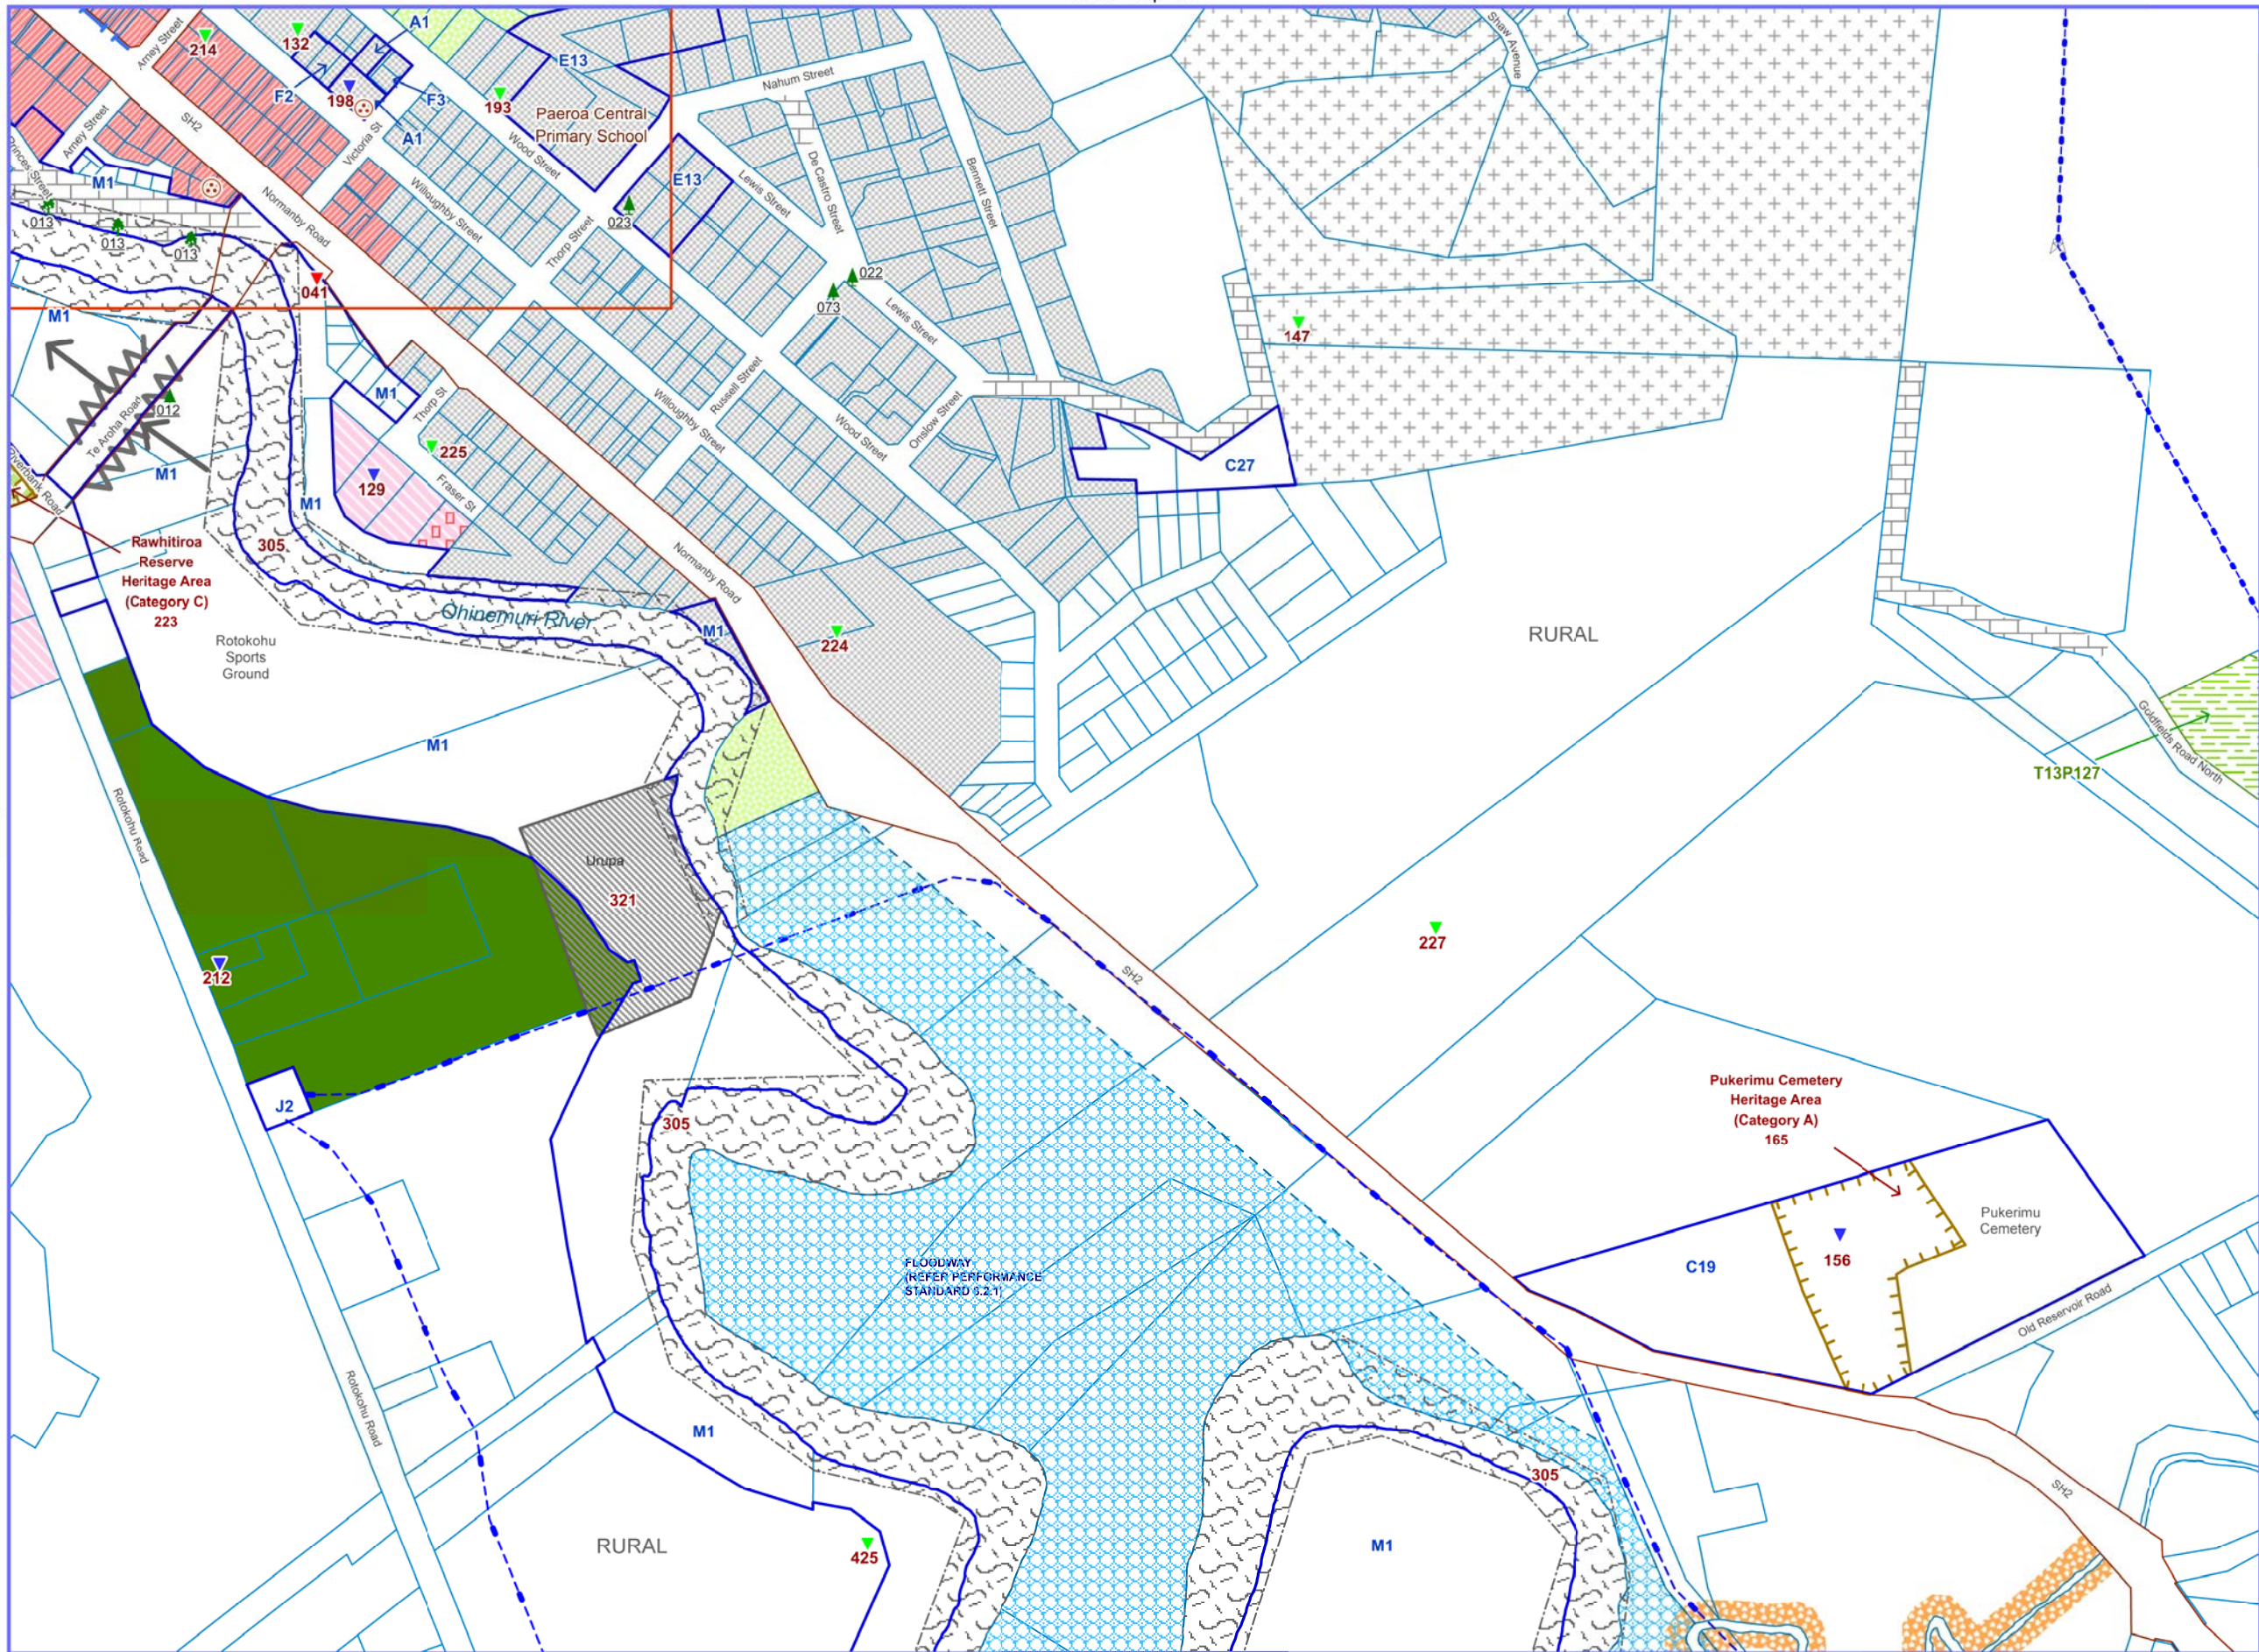

HAURAKI DISTRICT PLAN

16 November 2020  
Incorporating  
Plan Change 4

NOTE: For full list of notations  
and description of information  
shown on maps please refer  
to separate Map Legend

PAEROA

MAP NO

**G6**

Joins Map G5

Joins Map 23