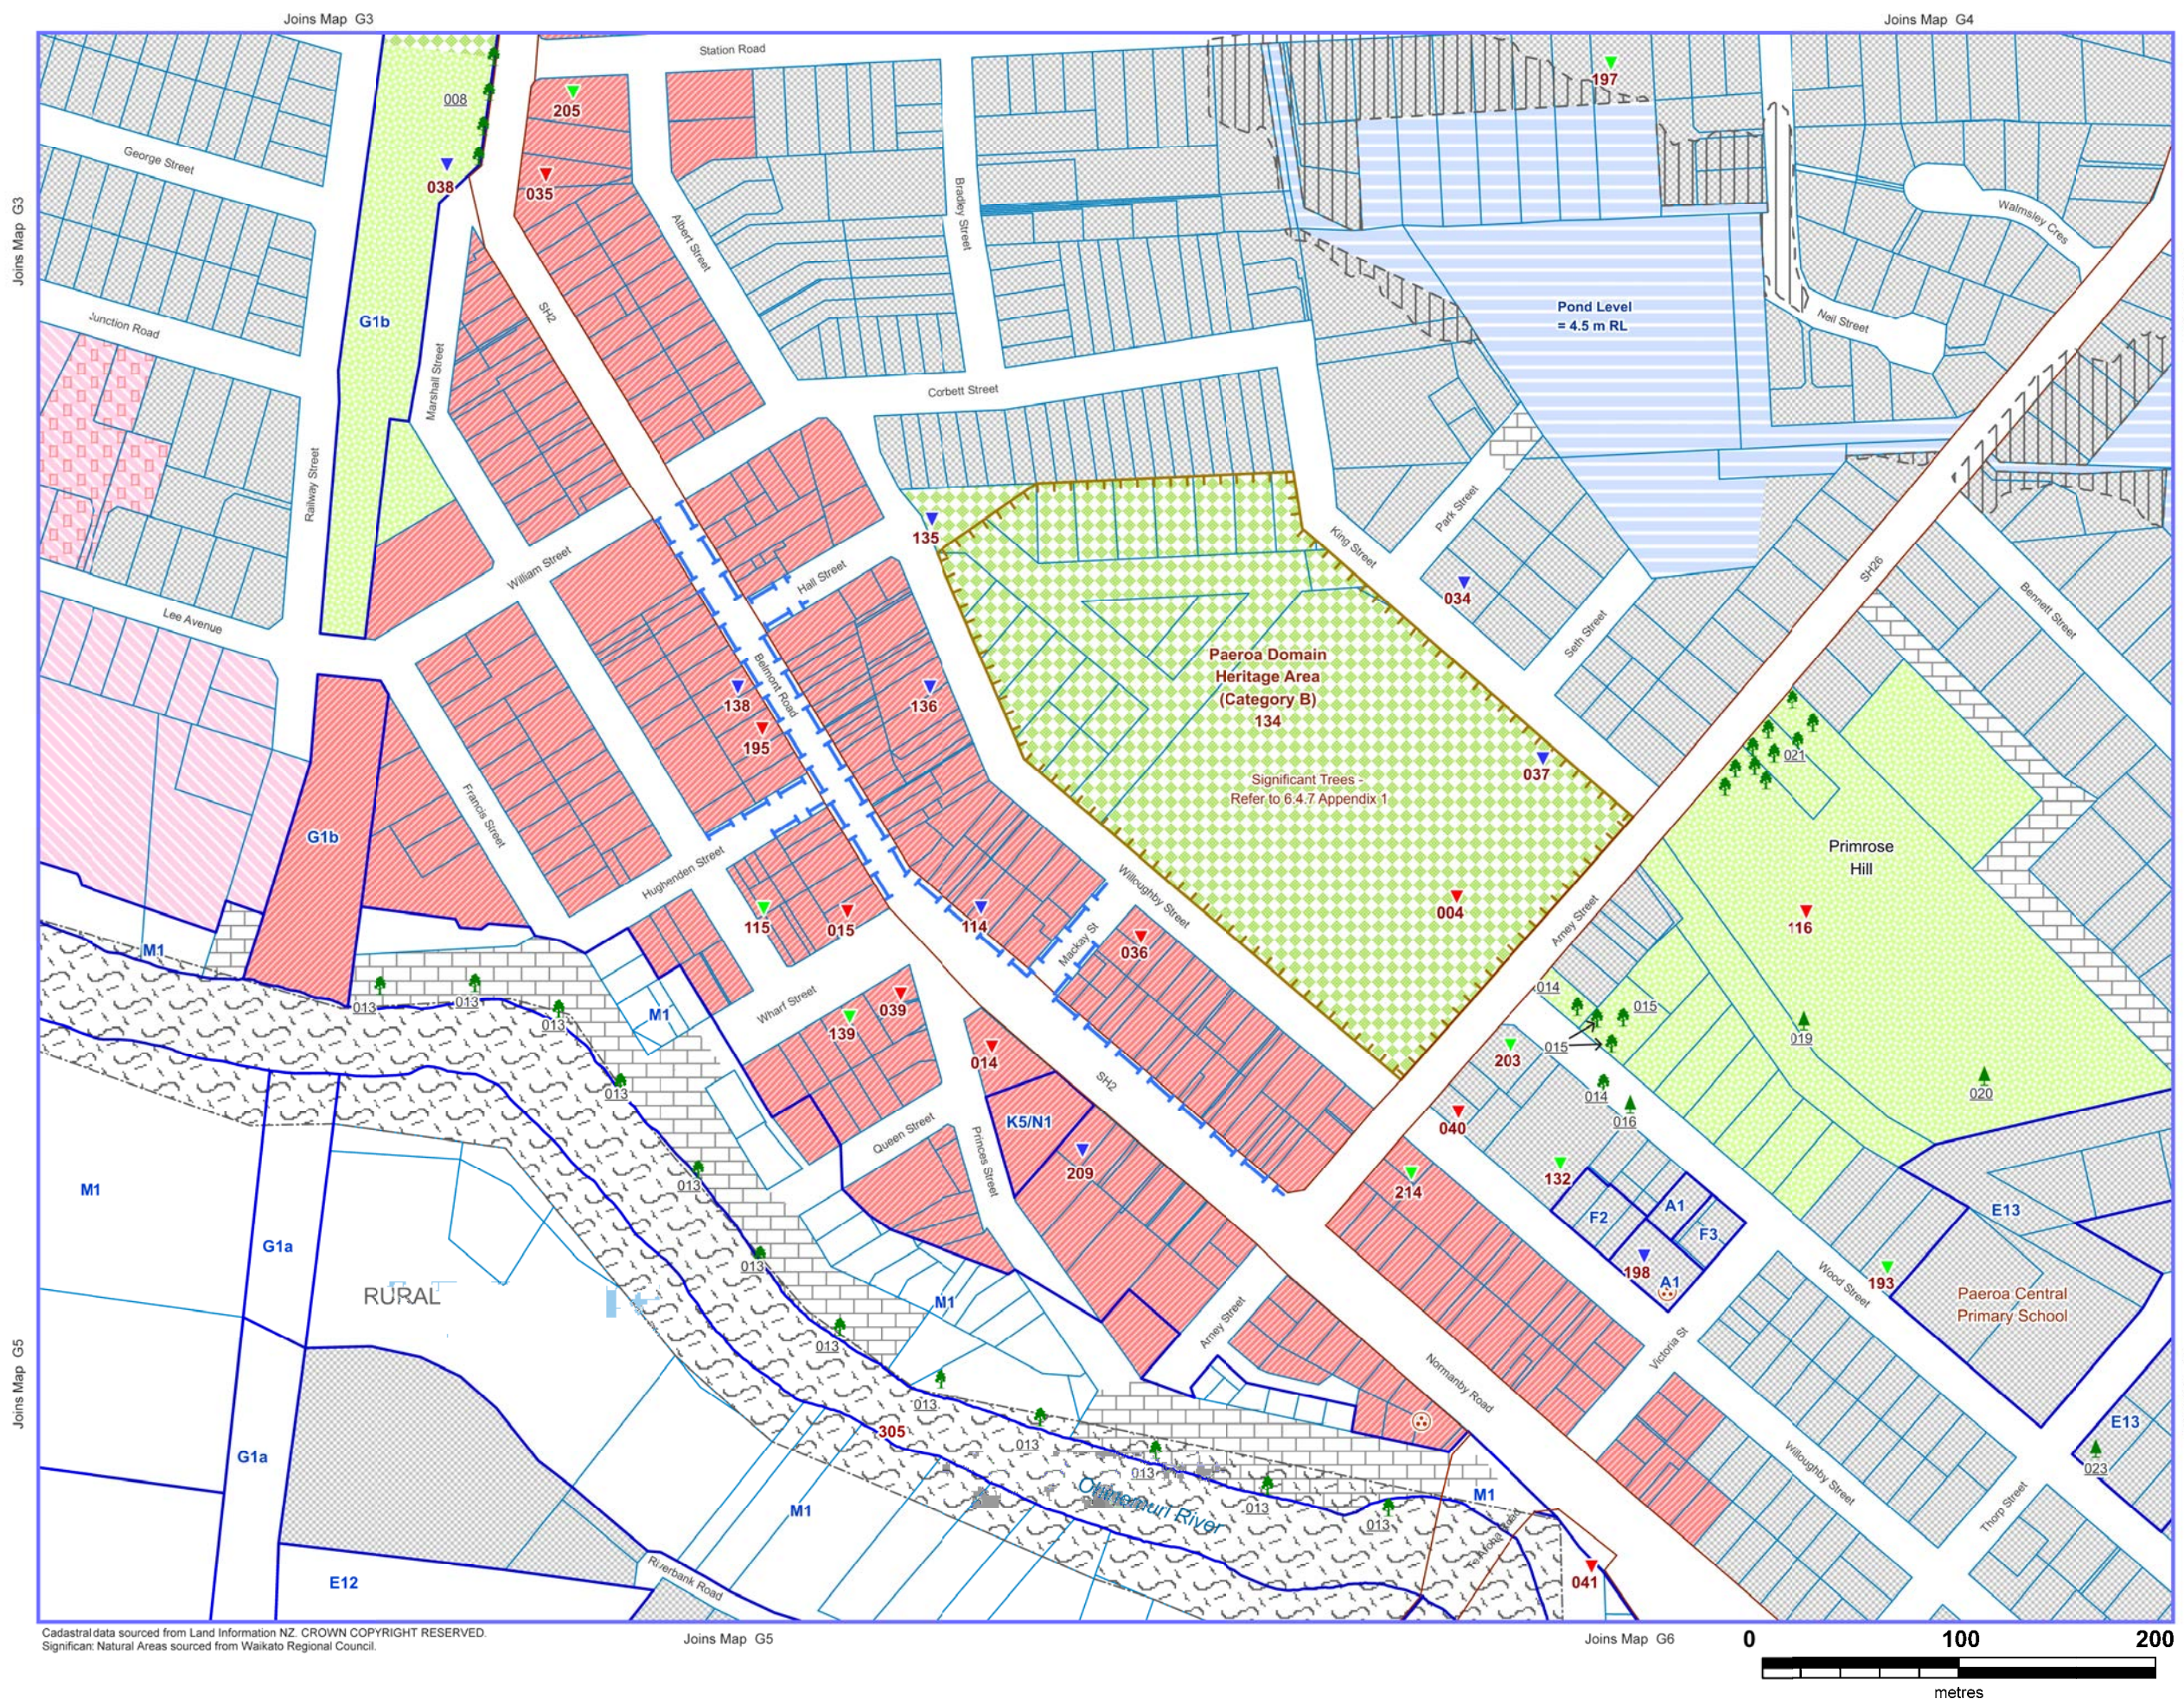

HAURAKI DISTRICT PLAN

16 November 2020
Incorporating
Plan Change 4

NOTE: For full list of notations and description of information shown on maps please refer to separate Map Legend

PAEROA (TOWN CENTRE)

MAP NO
G7

Cadastral data sourced from Land Information NZ. CROWN COPYRIGHT RESERVED.
Significant Natural Areas sourced from Waikato Regional Council.