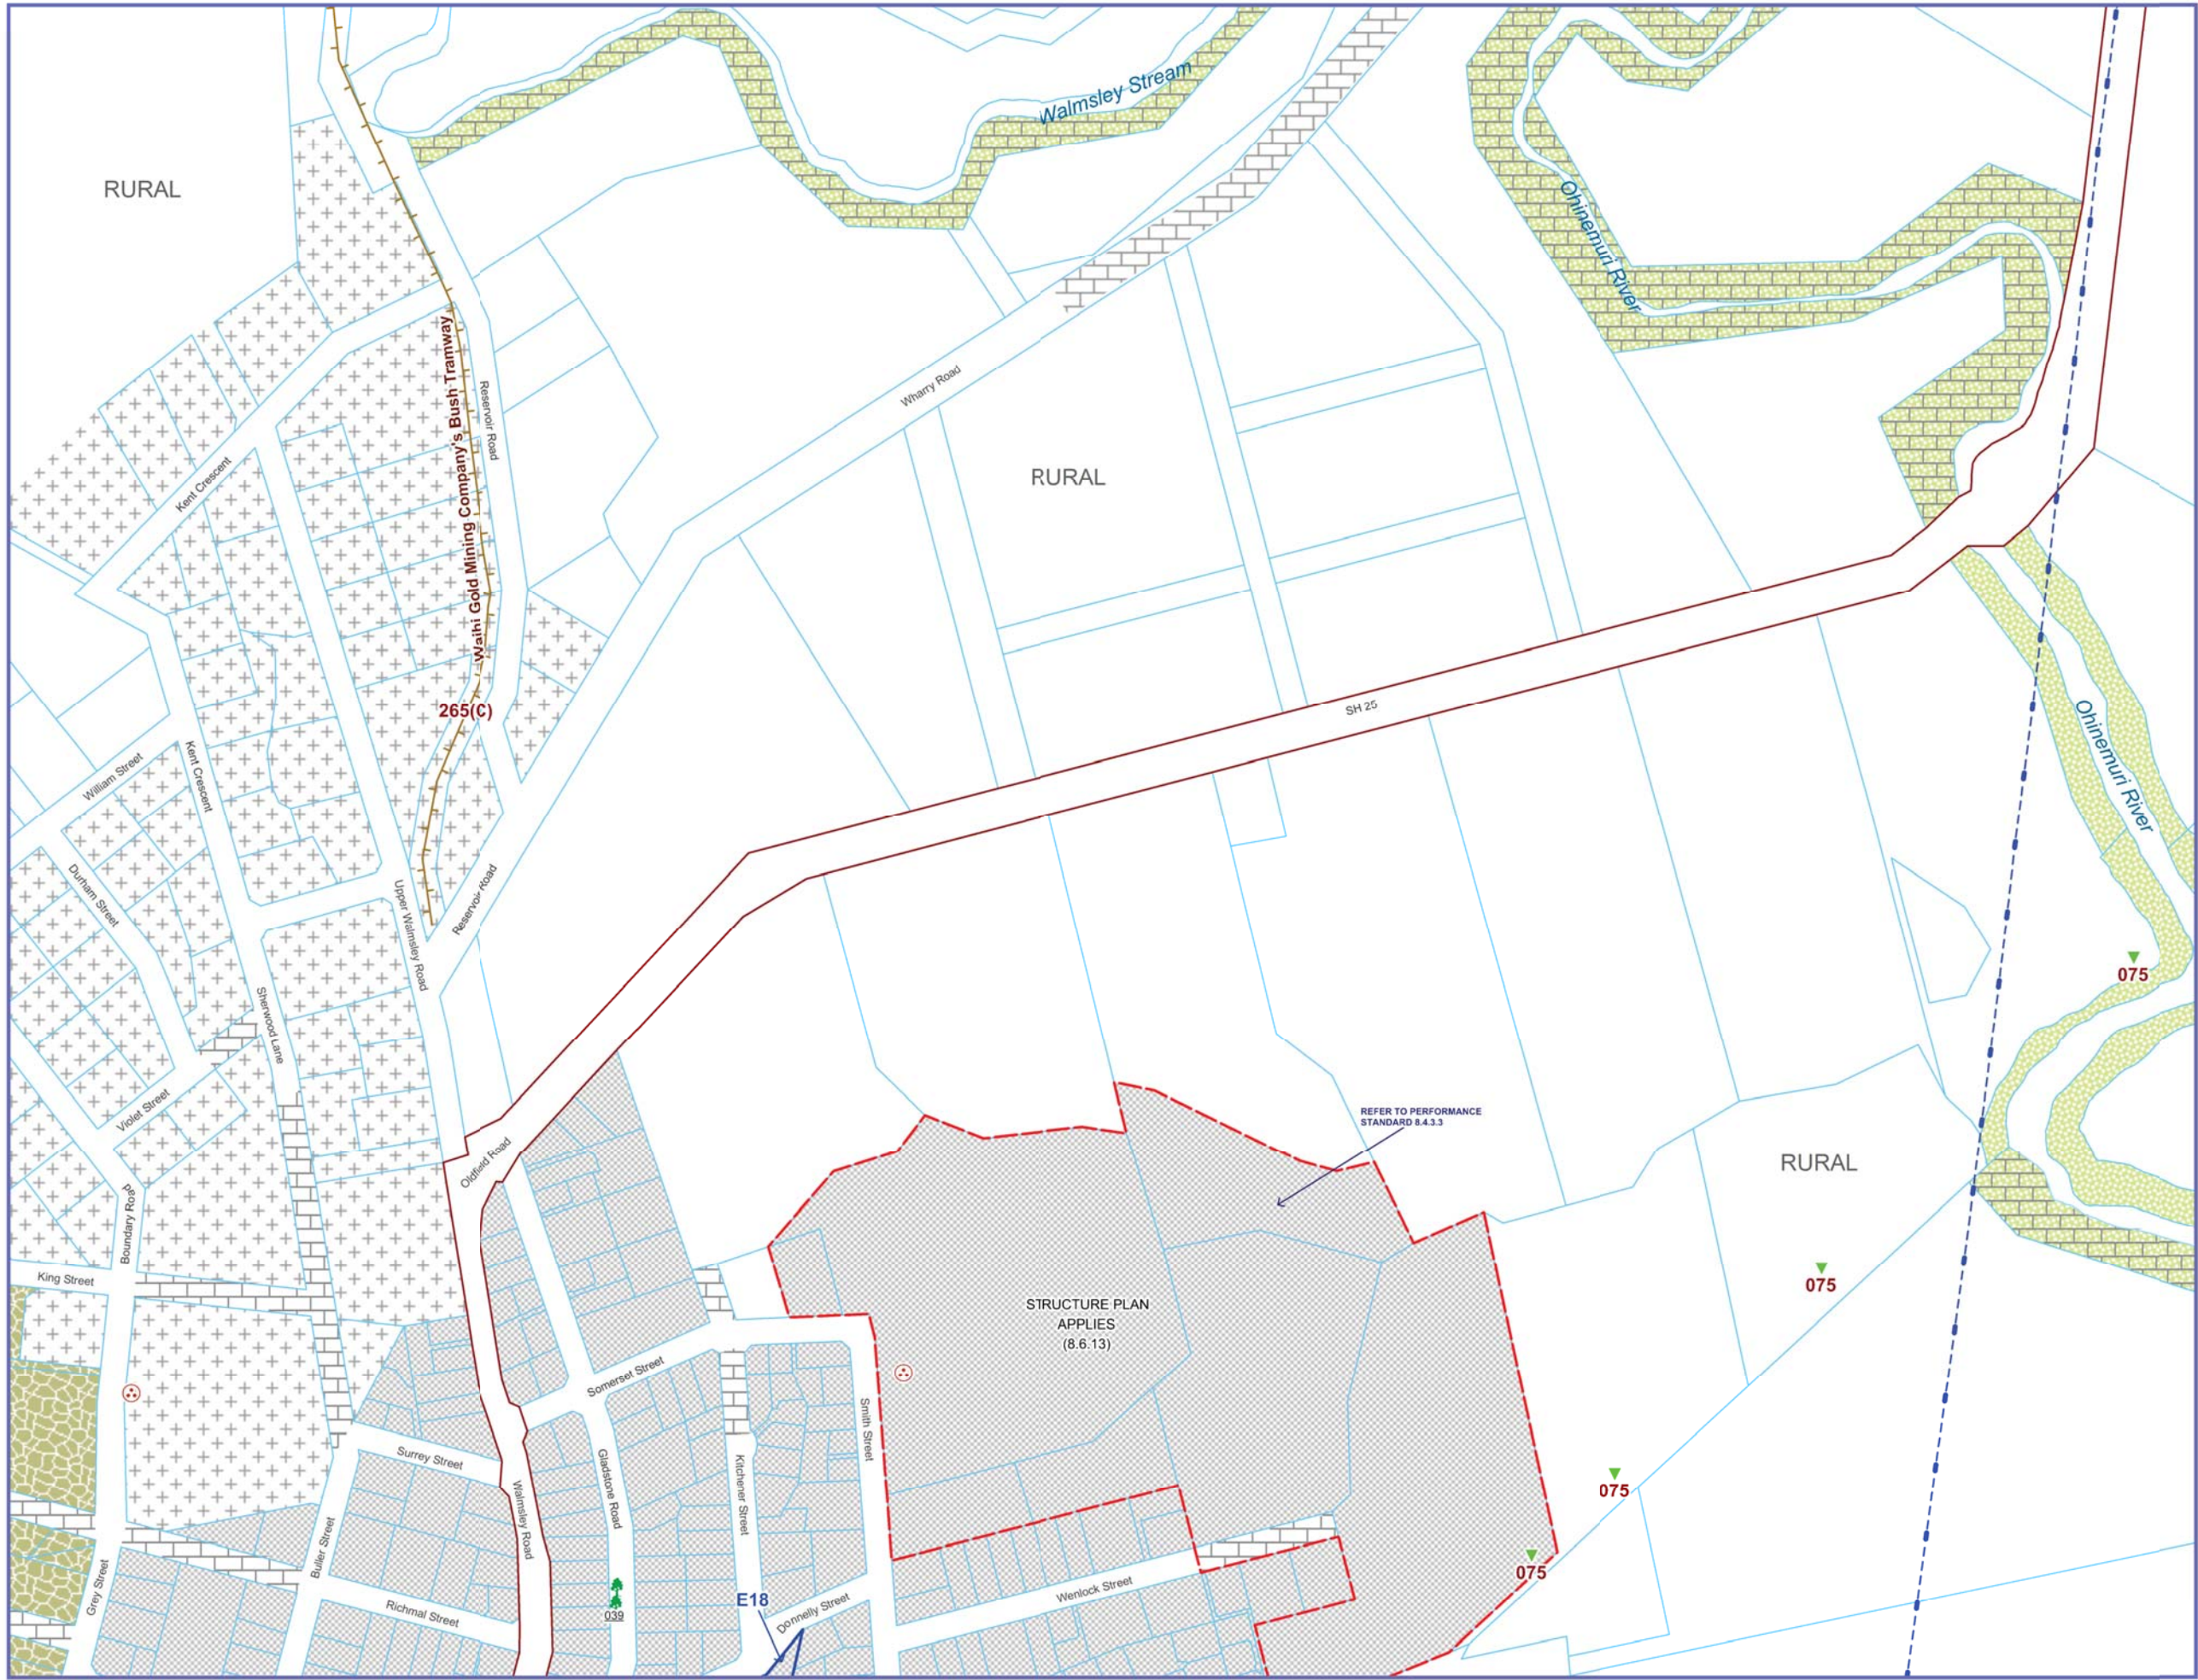

HAURAKI DISTRICT PLAN

26 September 2014

Joins Map K1

Joins Map 25

NOTE: For full list of notations and description of information shown on maps please refer to separate Map Legend

WAIHI

MAP NO

K2