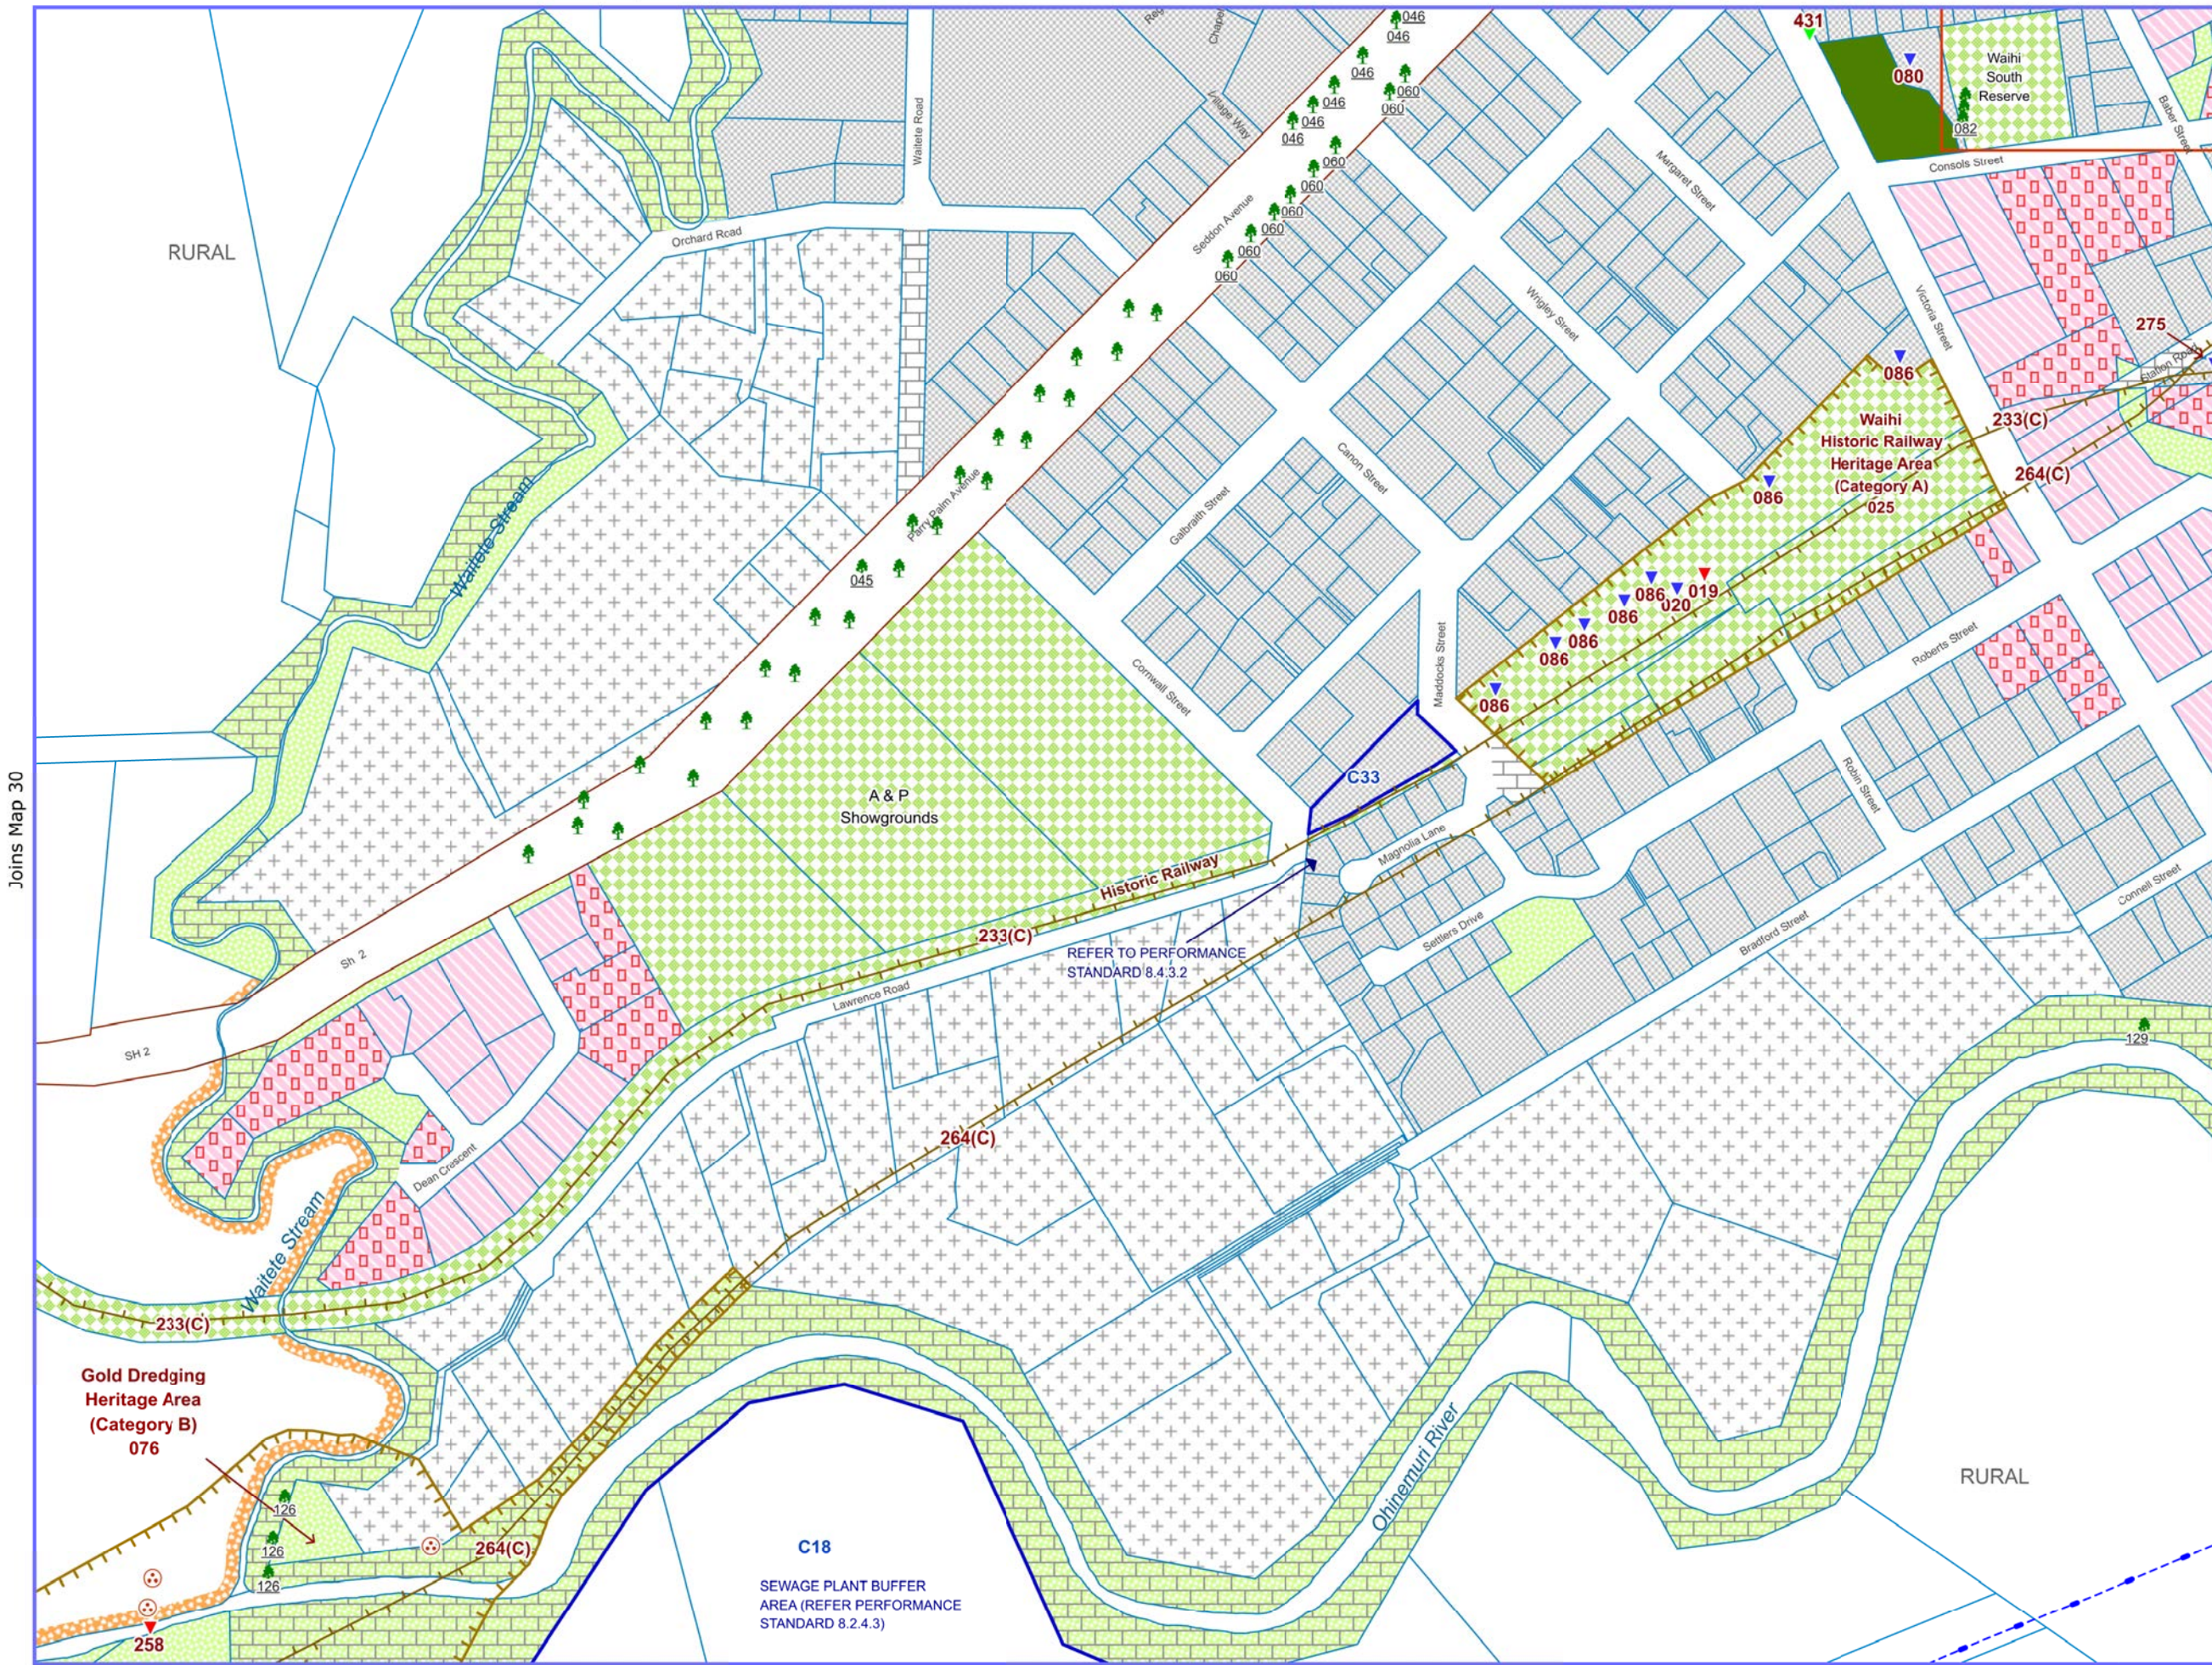

H A U R A K I
D I S T R I C T C O U N C I L

H A U R A K I
D I S T R I C T P L A N

16 November 2020
Incorporating
Plan Change 4

NOTE: For full list of notations
and description of information
shown on maps please refer
to separate Map Legend

W A I H I

M A P N O

K5

Joins Map 30

Joins Map K6

Cadastral data sourced from Land Information NZ. CROWN COPYRIGHT RESERVED.
Significant Natural Areas sourced from Waikato Regional Council.