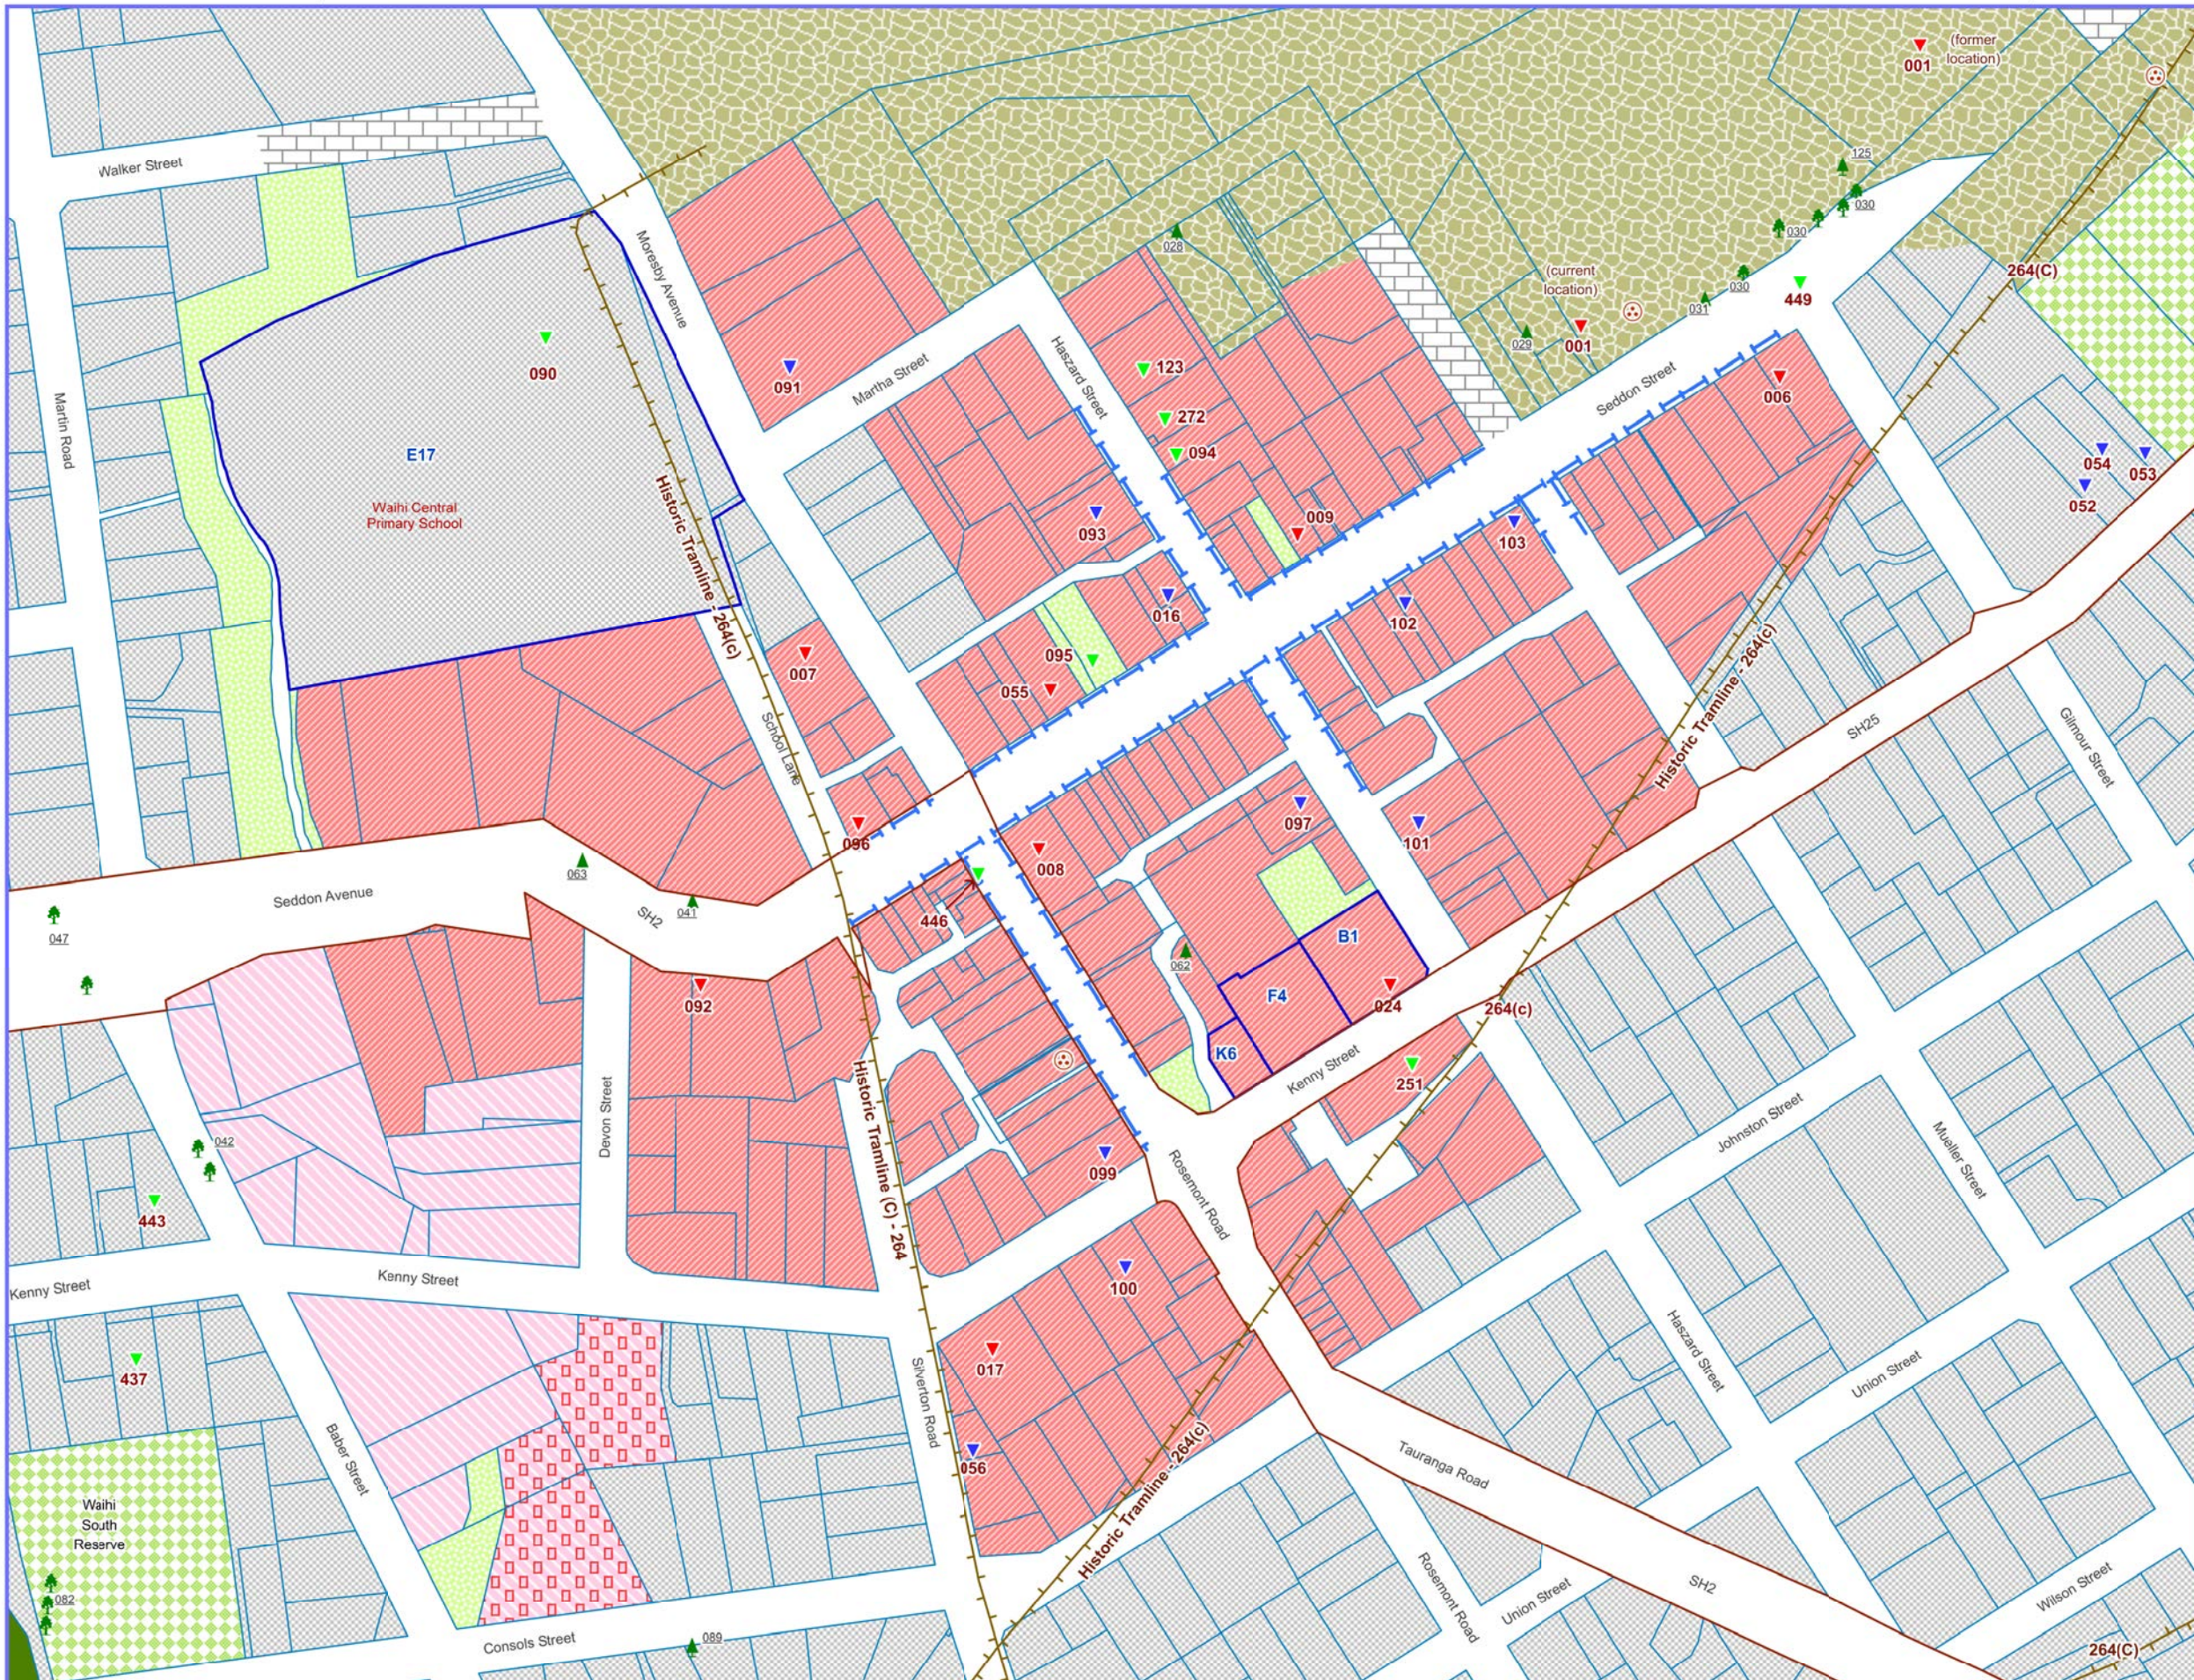

# HAURAKI DISTRICT PLAN

16 November 2020  
Incorporating  
Plan Change 4

NOTE: For full list of notations and description of information shown on maps please refer to separate Map Legend

WAIHI

MAP NO

# K7

Cadastral data sourced from Land Information NZ. CROWN COPYRIGHT RESERVED.  
Significant Natura Areas sourced from Waikato Regional Council.