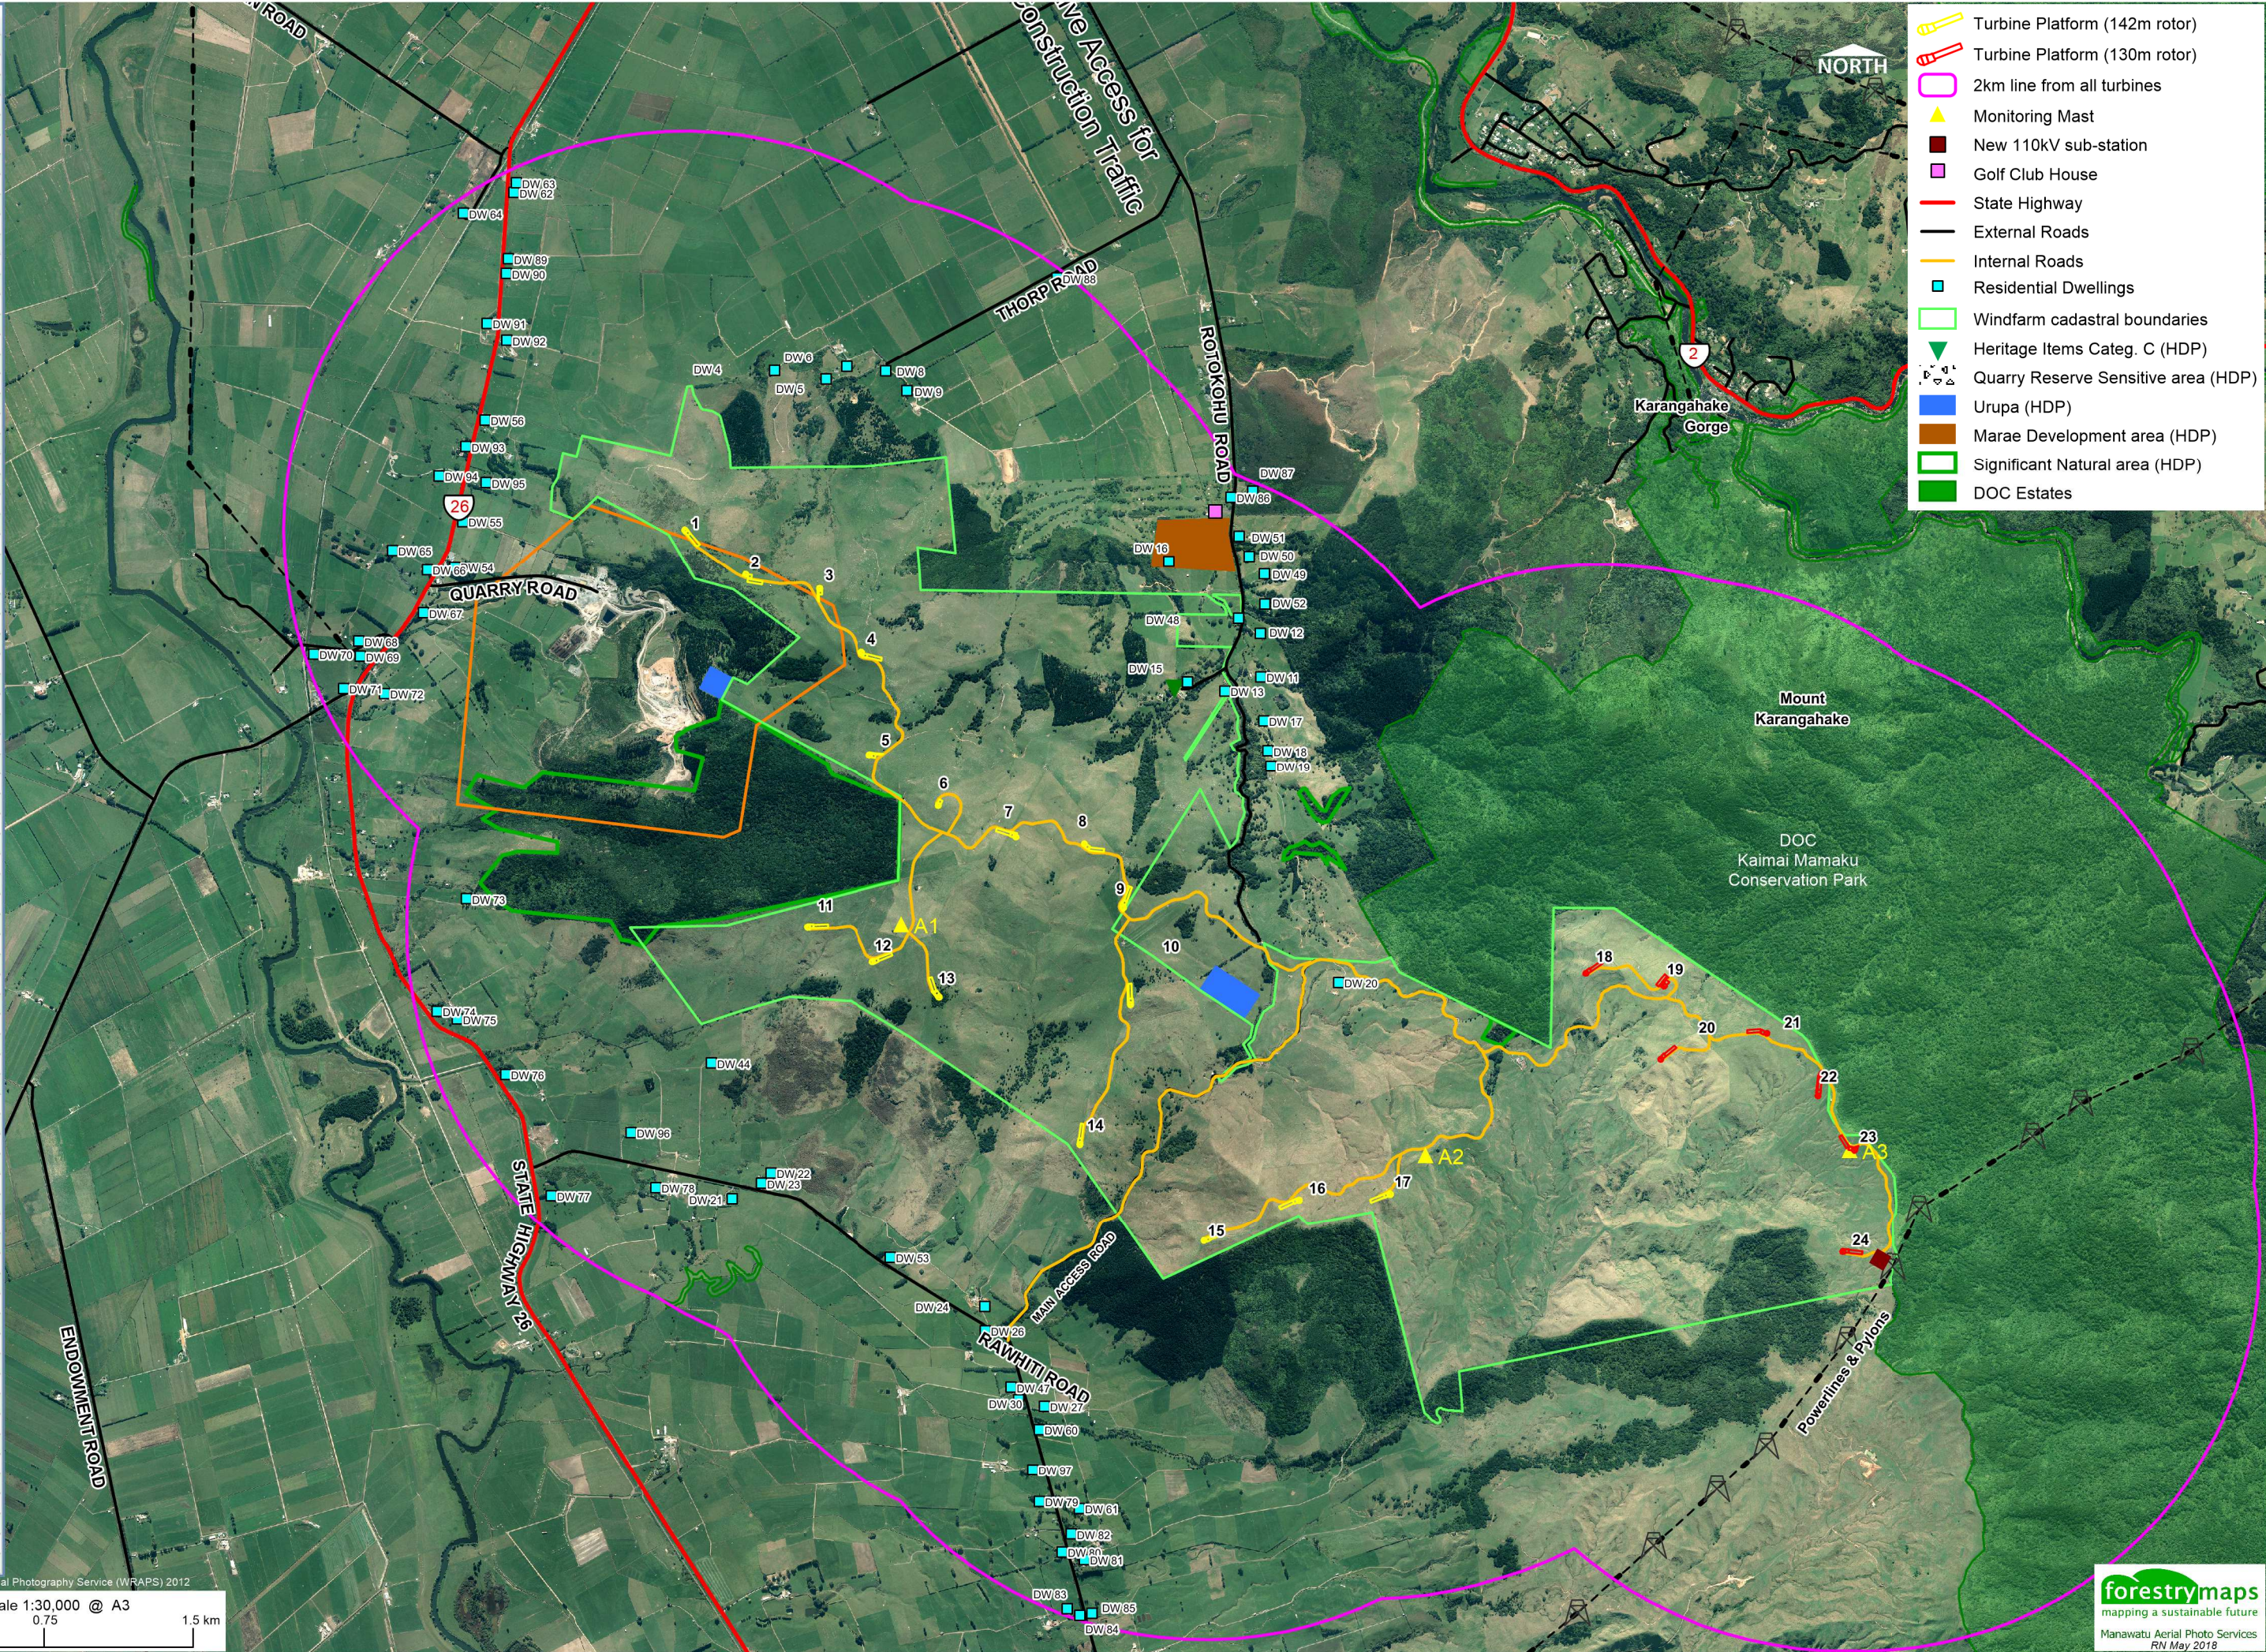

SetOut	Label_N
DW 4	Ofsoske
DW 5	Fordell
DW 6	Ofsoske
DW 8	Gillingham
DW 11	JThorp
DW 12	Walker
DW 13	RThorp
DW 15	RThorp
DW 16	Sutherland
DW 17	JThorp
DW 18	JThorp
DW 19	JThorp
DW 20	Denize
DW 21	Avery
DW 22	Aitchison
DW 23	Mega
DW 24	Mega
DW 26	Rigter
DW 27	Curran
DW 30	NZSF
DW 31	Fielding
DW 32	Manning
DW 33	Potter
DW 35	Wells
DW 36	Lloyd
DW 37	Price
DW 44	Parkinson
DW 46	Simmons
DW 47	Rigter
DW 48	RThorp
DW 49	Frater
DW 50	Broatch
DW 51	Avery
DW 52	Skye
DW 53	Mega
DW 54	Tirohia
DW 55	Jackson
DW 56	Eccles
DW 60	NZSF
DW 61	Peterson
DW 62	Law
DW 63	Sewell
DW 64	Eccles
DW 65	Hedley
DW 66	Hansby
DW 67	Waste
DW 68	Torstonsen
DW 69	Black
DW 70	Alley
DW 71	Tilsley
DW 72	Stewart
DW 73	Linstead
DW 74	Roberts
DW 75	Roberts
DW 76	McKenzie
DW 77	Wickliffe
DW 78	Avery
DW 79	NZSF
DW 80	Williams
DW 81	Griffin
DW 82	NZSF
DW 83	Williams
DW 84	Williams
DW 85	Williams
DW 86	Golf
DW 87	Clubb
DW 88	Hunt
DW 89	Eccles
DW 9	Gillingham
DW 90	Lin
DW 91	Eccles
DW 92	Eccles
DW 93	Walmsley
DW 94	Bubb
DW 95	Mueller
DW 96	Avery
DW 97	NZSF

©Waikato Regional Aerial Photography Service (WRAPS) 2012
 Scale 1:30,000 @ A3
 0 0.75 1.5 km

- Turbine Platform (142m rotor)
- Turbine Platform (130m rotor)
- 2km line from all turbines
- Monitoring Mast
- New 110kV sub-station
- Golf Club House
- State Highway
- External Roads
- Internal Roads
- Residential Dwellings
- Windfarm cadastral boundaries
- Heritage Items Categ. C (HDP)
- Quarry Reserve Sensitive area (HDP)
- Urupa (HDP)
- Marae Development area (HDP)
- Significant Natural area (HDP)
- DOC Estates