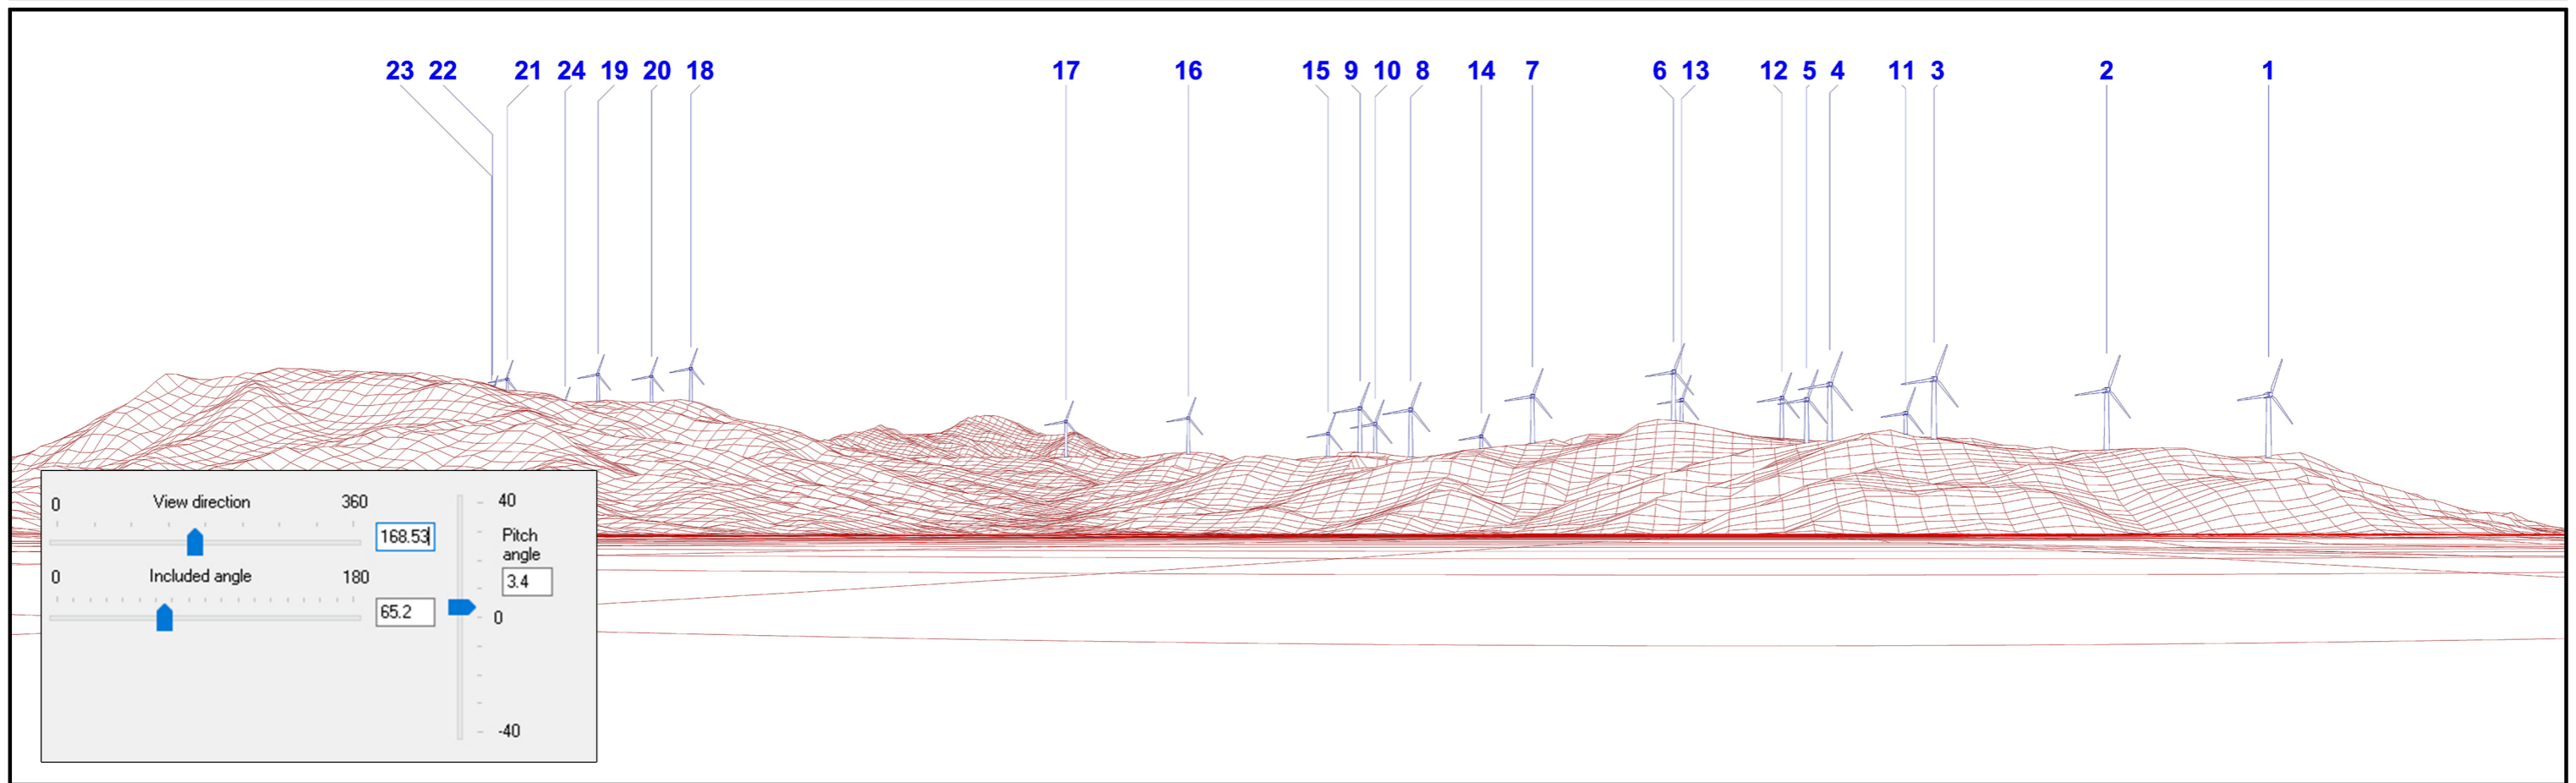

# Viewpoint B1

Recommended Viewing Distance 31.3cm when printed A3 Landscape (40cm image width)

### Photomontage Details:

|                   |   |              |
|-------------------|---|--------------|
| Grid Reference    | - | 1836627East  |
|                   | - | 5858780North |
| Nearest Turbine   | - | 4781 m       |
| Turbines Visible  | - | 24           |
| Rotor Diameter    | - | 145/160m     |
| Hub Height Option | - | 112/132m     |