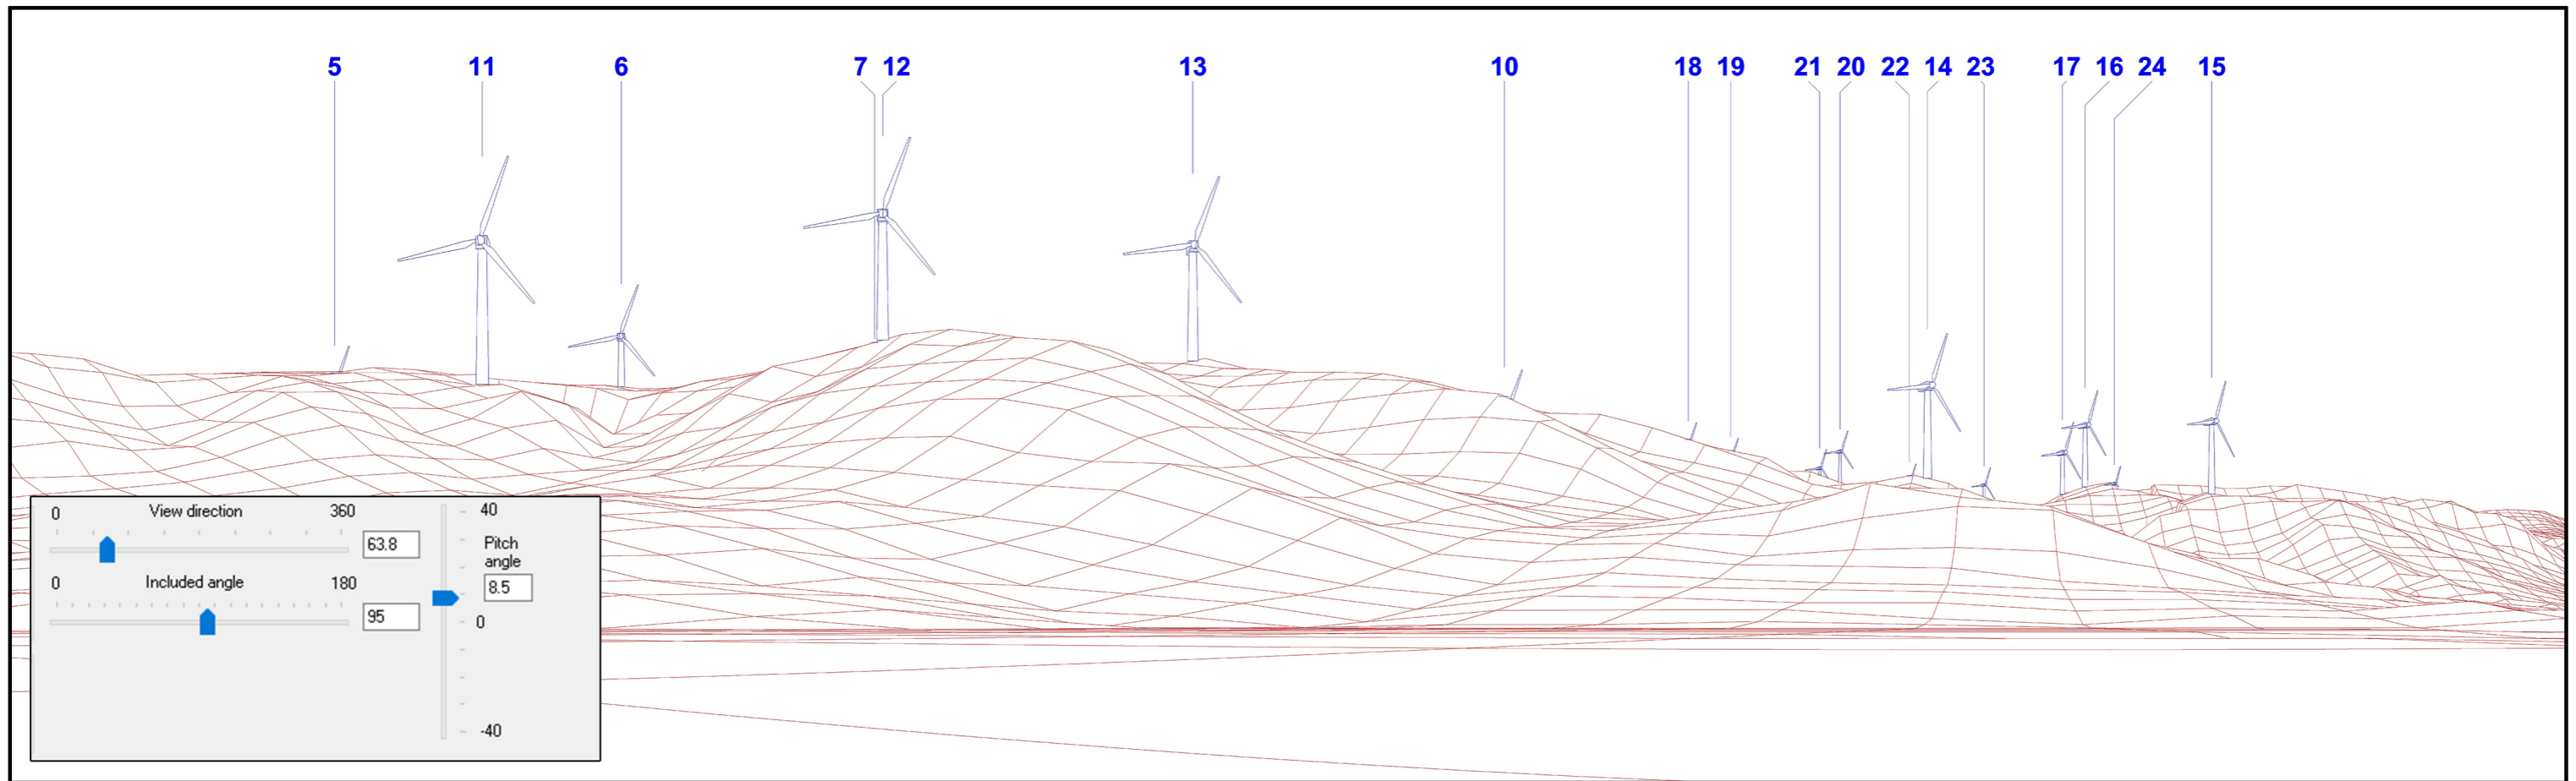

Viewpoint B10

Recommended Viewing Distance 18.3cm when printed A3 Landscape (40cm image width)

Kaimai Wind Farm

Photomontages from
Viewpoint B10
Rawhiti Road

Photomontage Details:

Grid Reference - 1835336East
- 5850927North
Nearest Turbine - 1445 m
Turbines Visible - 18
Rotor Diameter - 145/160m
Hub Height Option - 112/132m