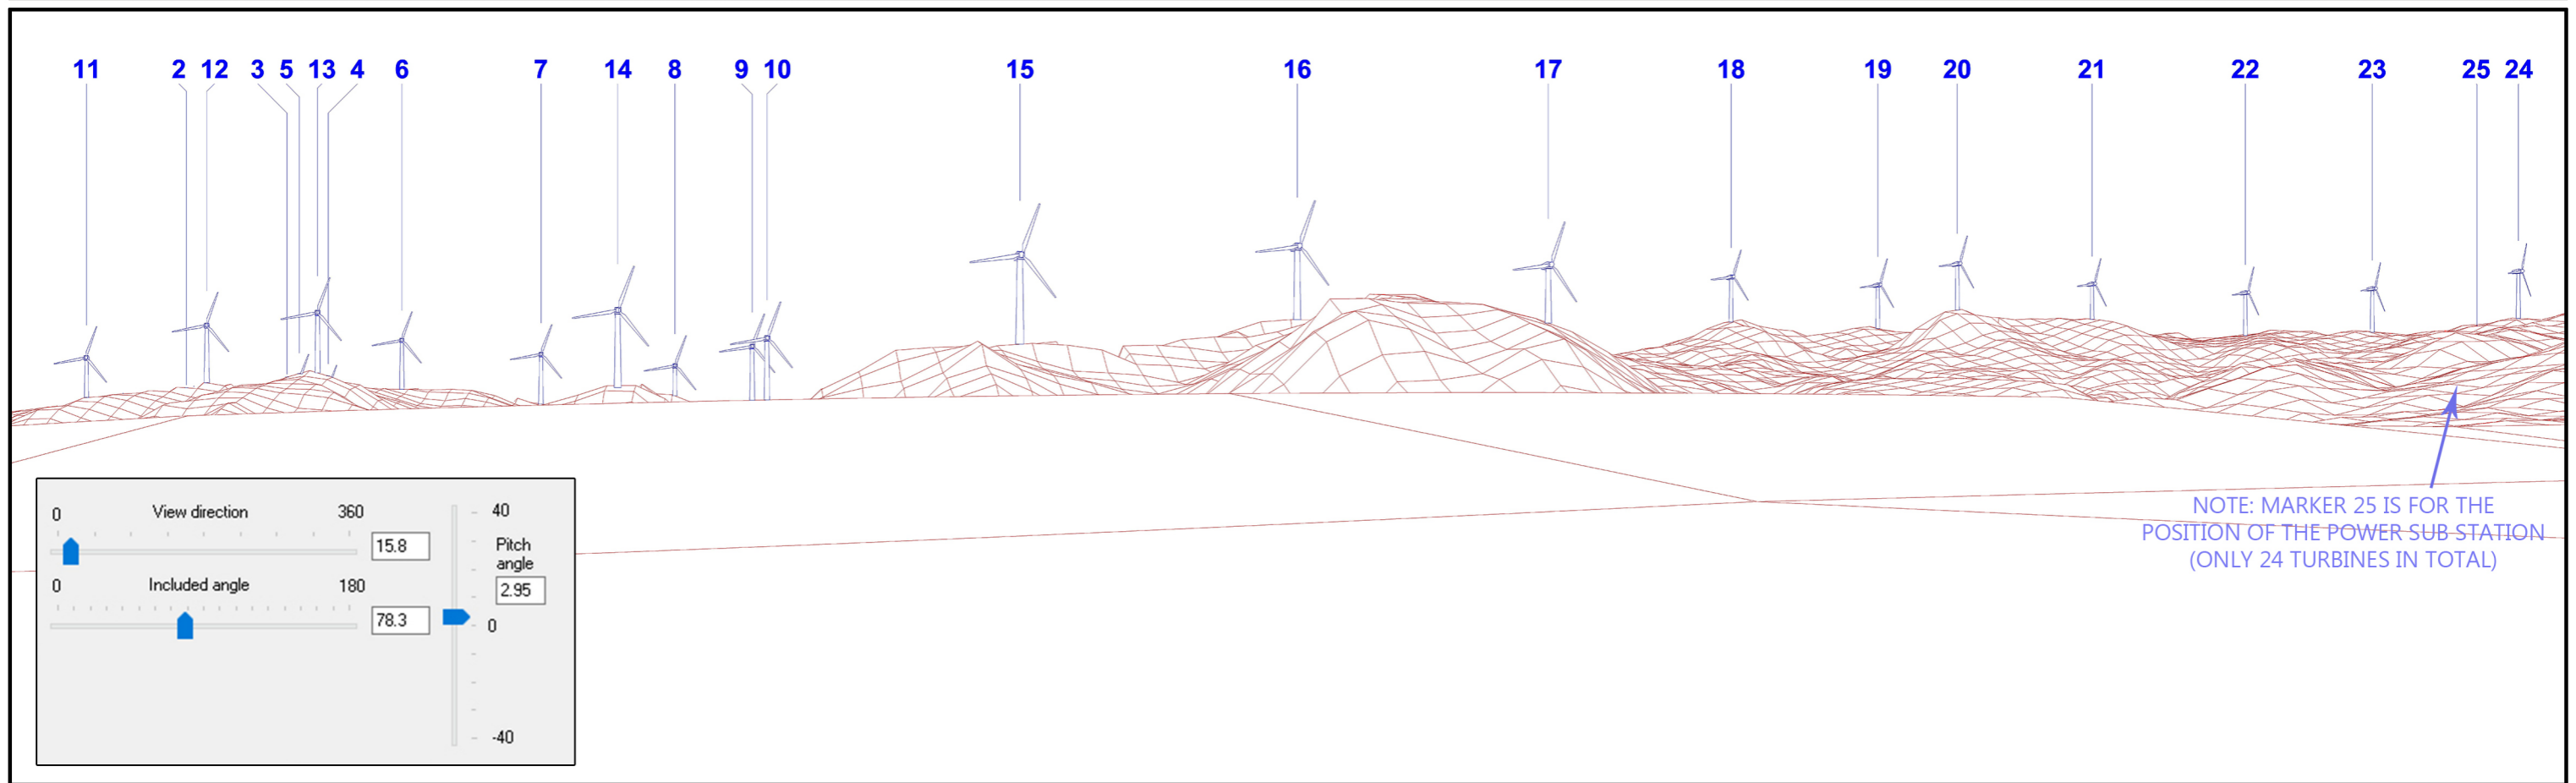

Viewpoint B11

Recommended Viewing Distance 24.6cm when printed A3 Landscape (40cm image width)

Kaimai Wind Farm

Photomontage from
Viewpoint B11
Rawhiti Road (South end)

Photomontage Details:

- Grid Reference - 1837778East
- 5847812North
- Nearest Turbine - 2757 m
- Turbines Visible - 23
- Rotor Diameter - 145/160m
- Hub Height Option - 112/132m