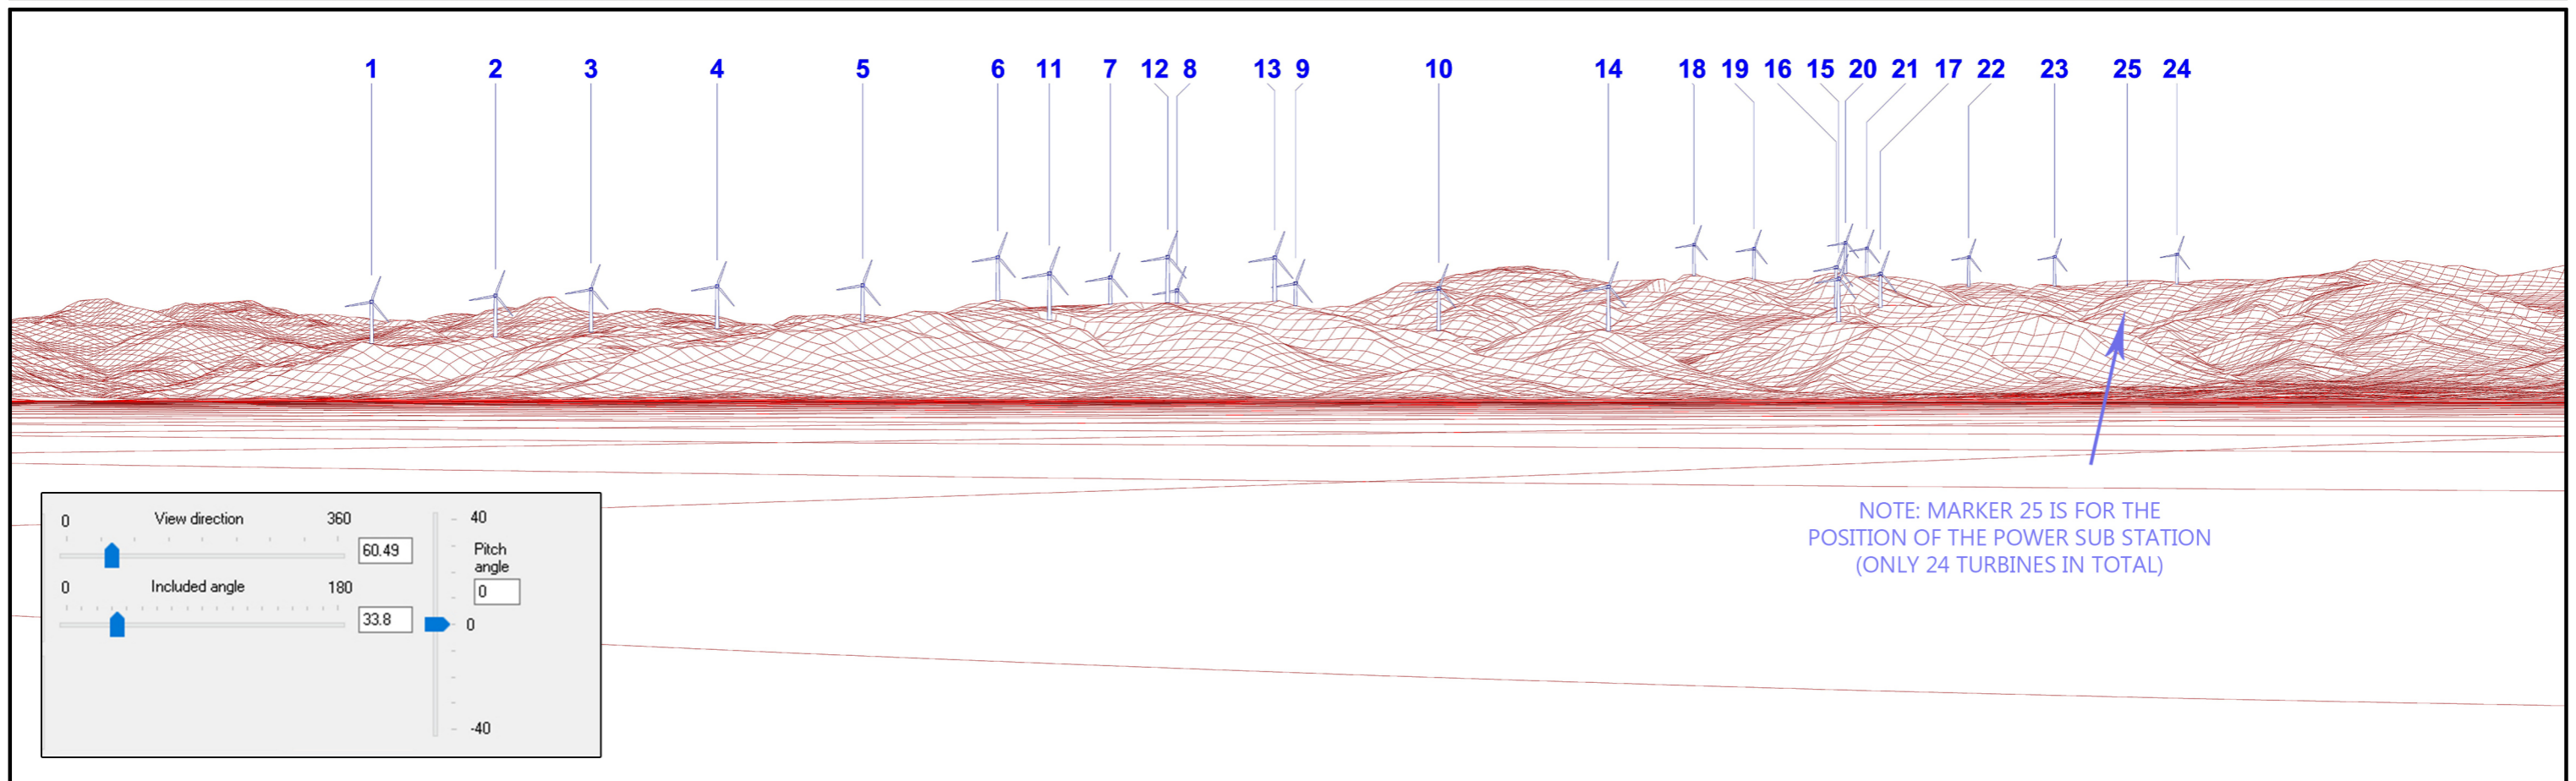

# Viewpoint B12

Recommended Viewing Distance 65.8cm when printed A3 Landscape (40cm image width)

### Photomontage Details:

Grid Reference	-	1835336East
	-	5850927North
Nearest Turbine	-	12366 m
Turbines Visible	-	24
Rotor Diameter	-	145/160m
Hub Height Option	-	112/132m