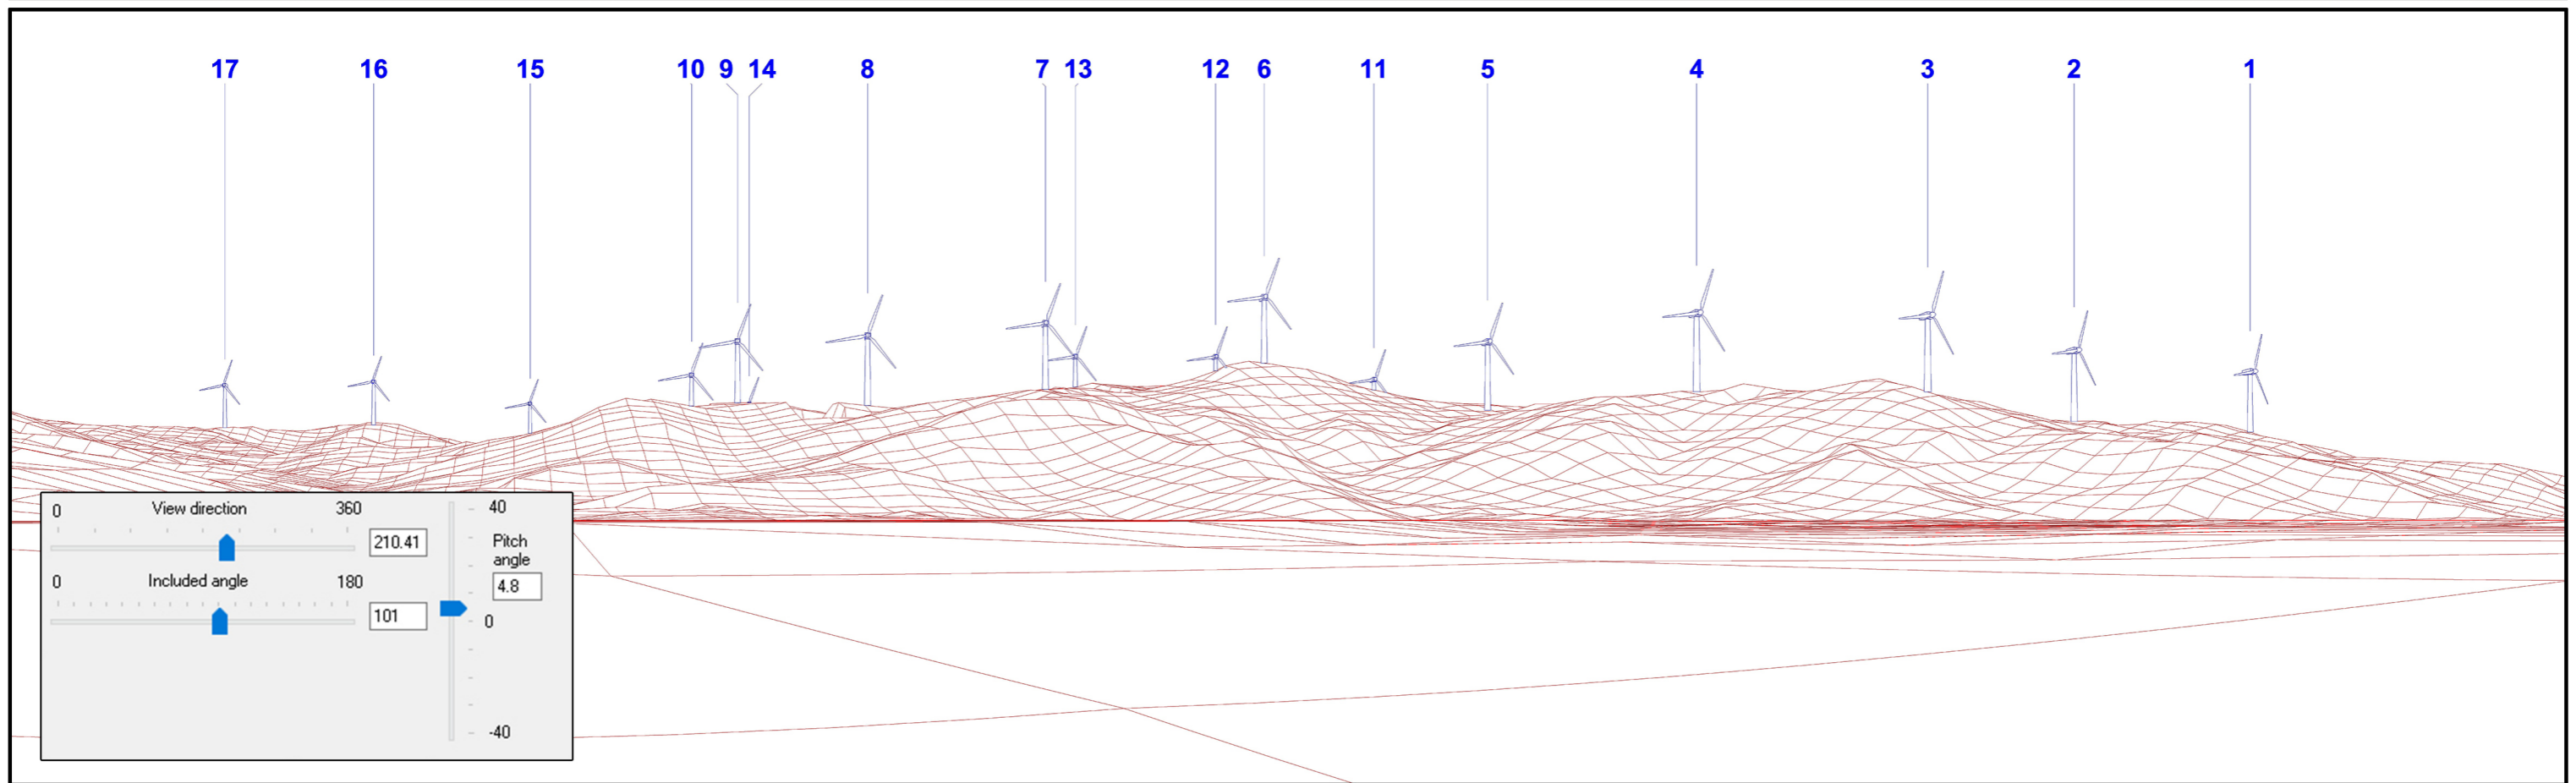

Viewpoint B13

Recommended Viewing Distance 16.5cm when printed A3 Landscape (40cm image width)

Kaimai Wind Farm

Photomontage from
Viewpoint B13
Rotokoho Road, South of Thorpe Road

Photomontage Details:

Grid Reference	-	1838204East
	-	5855209North
Nearest Turbine	-	2427 m
Turbines Visible	-	17
Rotor Diameter	-	145/160m
Hub Height Option	-	112/132m

Viewpoint Map

Prepared by:

Energy3 Services Limited

For:

KAIMAI WIND FARM