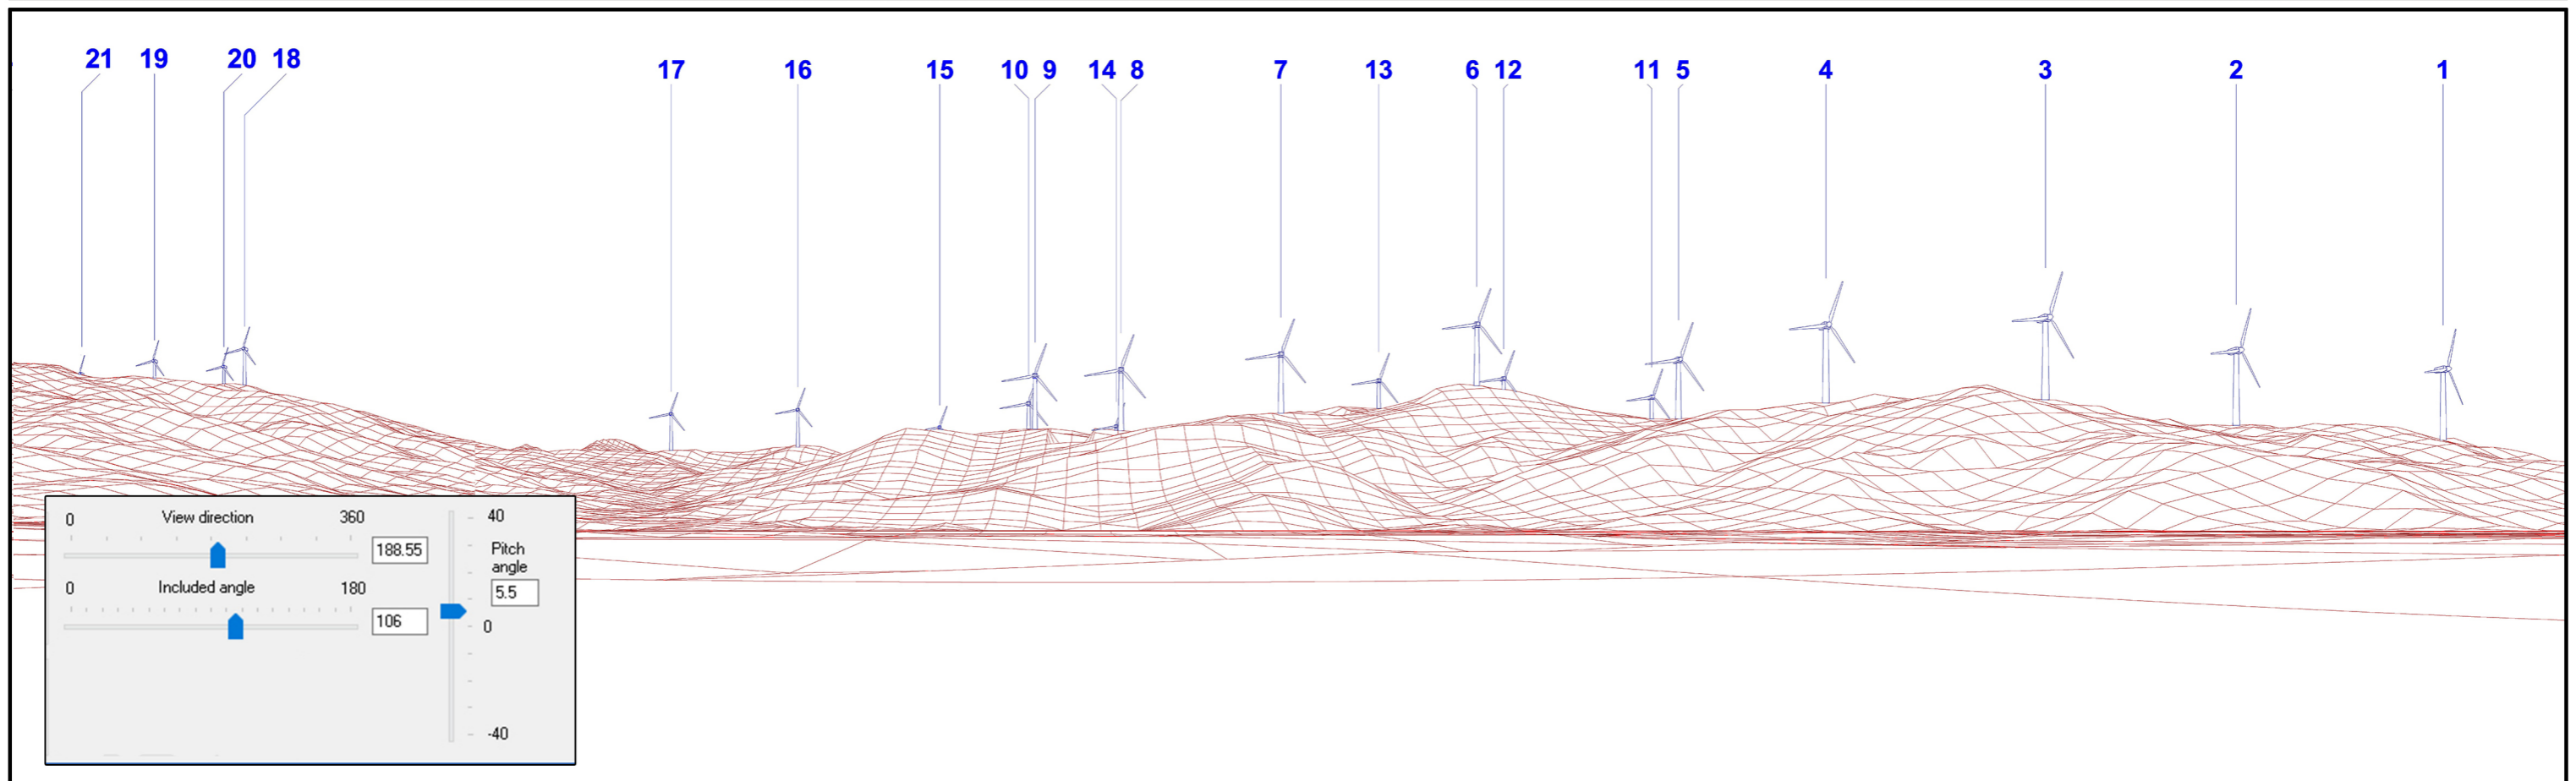

Viewpoint B14

Recommended Viewing Distance 15.1cm when printed A3 Landscape (40cm image width)

Kaimai Wind Farm

Photomontages from
Viewpoint B14
Thorp Road

Photomontage Details:

Grid Reference - 1837620East
- 5855539North
Nearest Turbine - 2218 m
Turbines Visible - 21
Rotor Diameter - 145/160m
Hub Height Option - 112/132m

Viewpoint Map

Prepared by:

Energy3 Services Limited

For:

KAIMAI WIND FARM