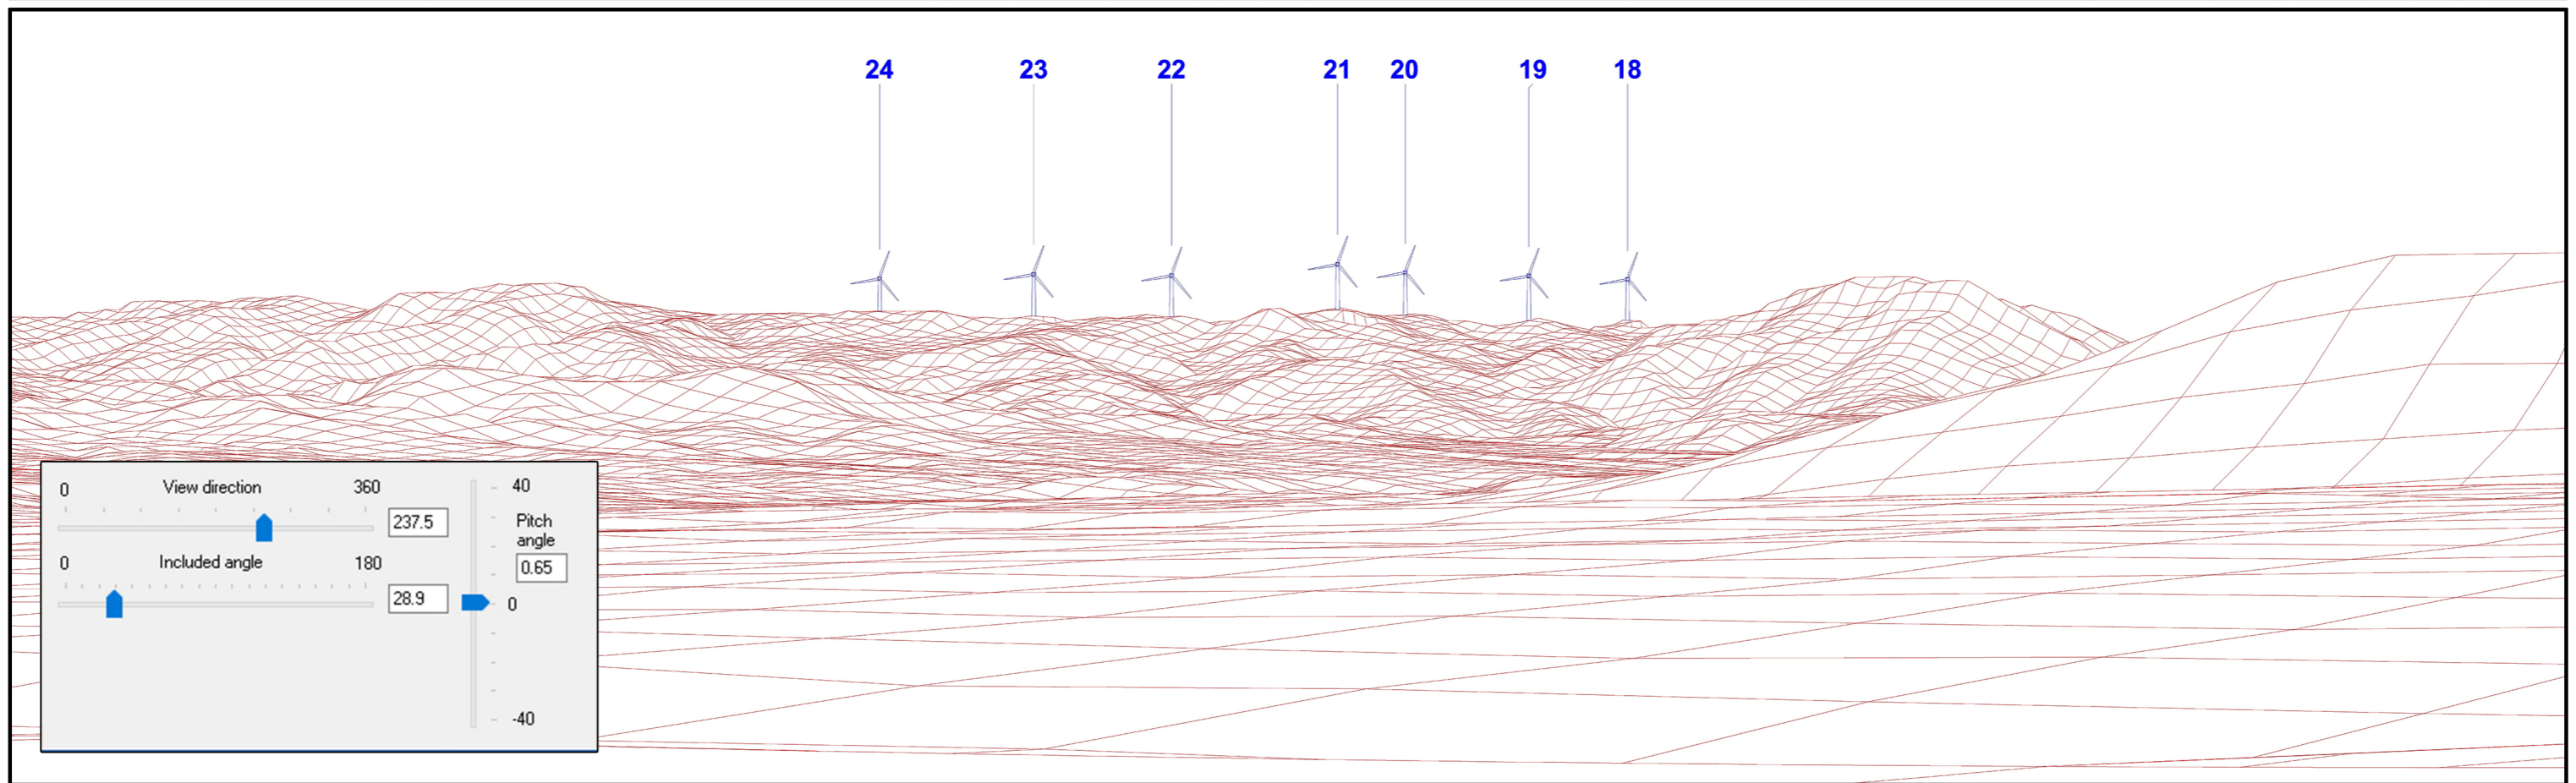

Viewpoint B15

Recommended Viewing Distance 77.6cm when printed A3 Landscape (40cm image width)

Kaimai Wind Farm

Photomontages from
Viewpoint B15
Hazard Street, Waihi

Photomontage Details:

Grid Reference	-	1836986East
	-	5959525North
Nearest Turbine	-	12341 m
Turbines Visible	-	7
Rotor Diameter	-	145/160m
Hub Height Option	-	112/132m