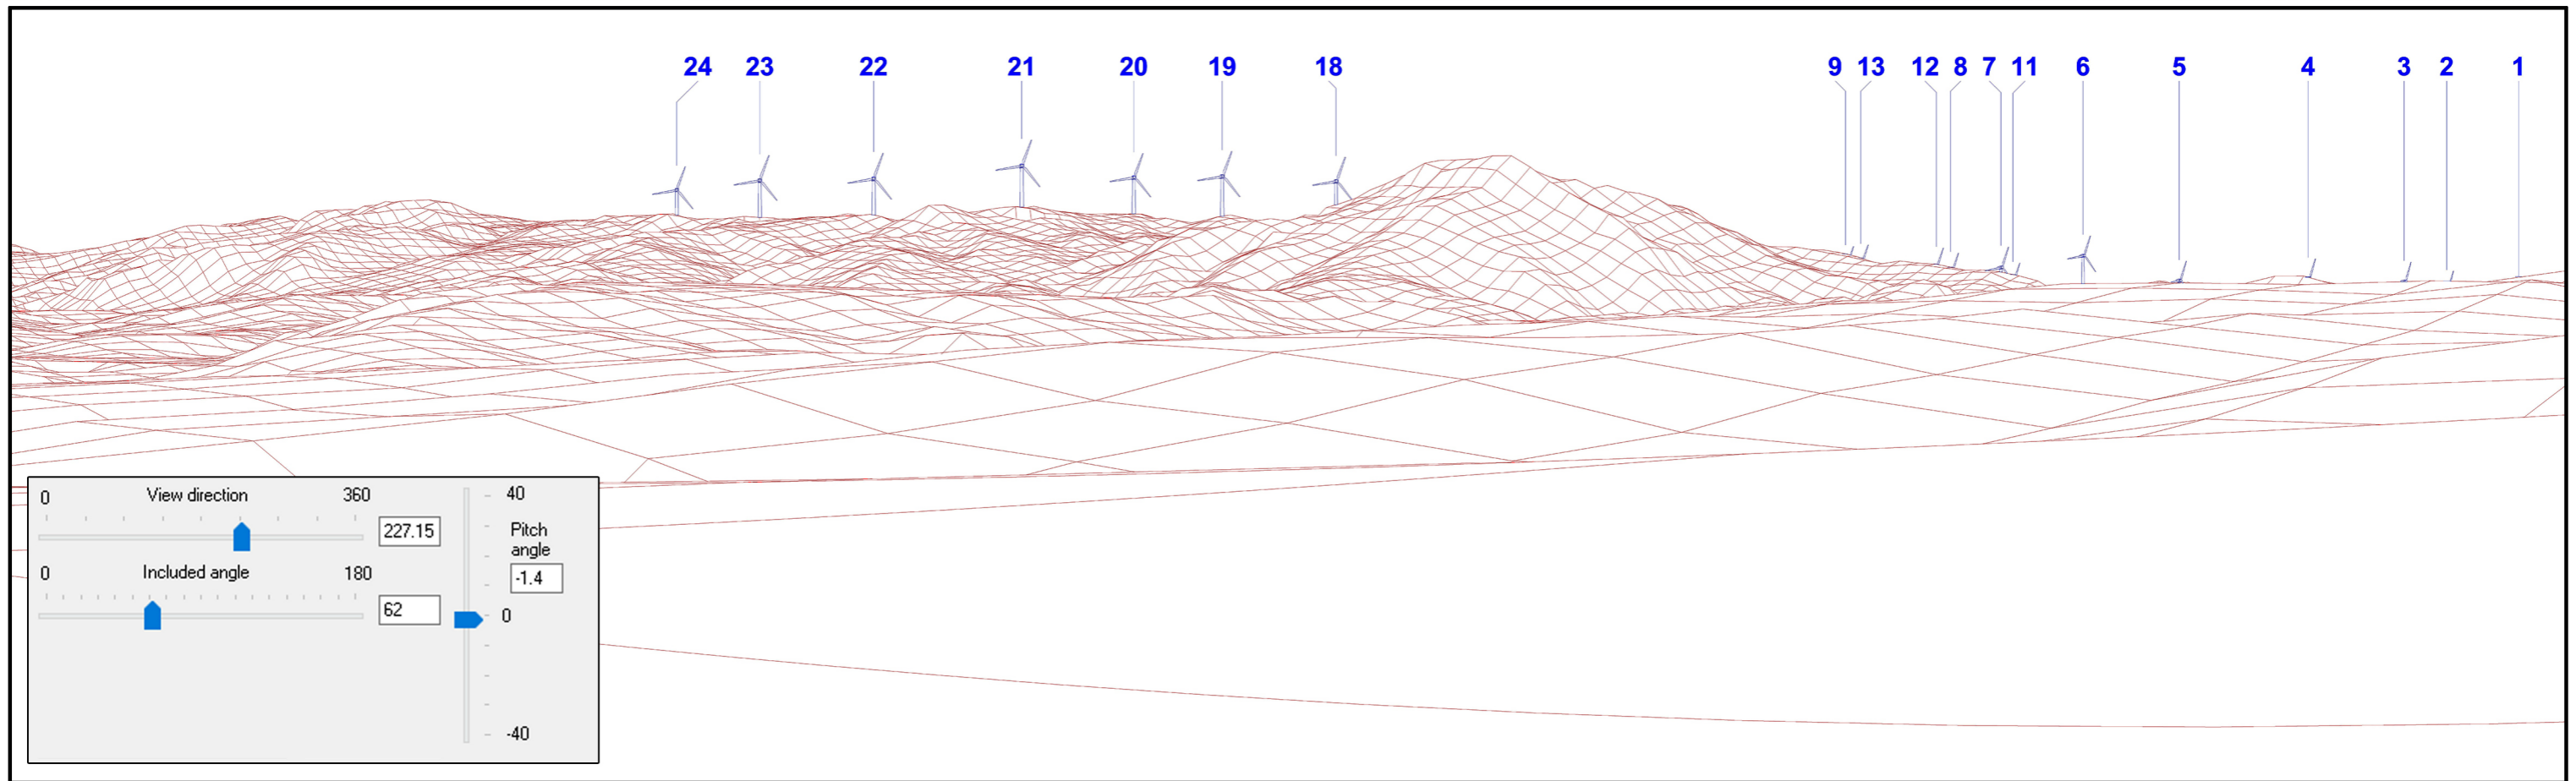

# Viewpoint B16

Recommended Viewing Distance 33.3cm when printed A3 Landscape (40cm image width)

### Photomontage Details:

Grid Reference	- 1845108East
	- 5856386North
Nearest Turbine	- 6329 m
Turbines Visible	- 19
Rotor Diameter	- 145/160m
Hub Height Option	- 112/132m

### Viewpoint Map