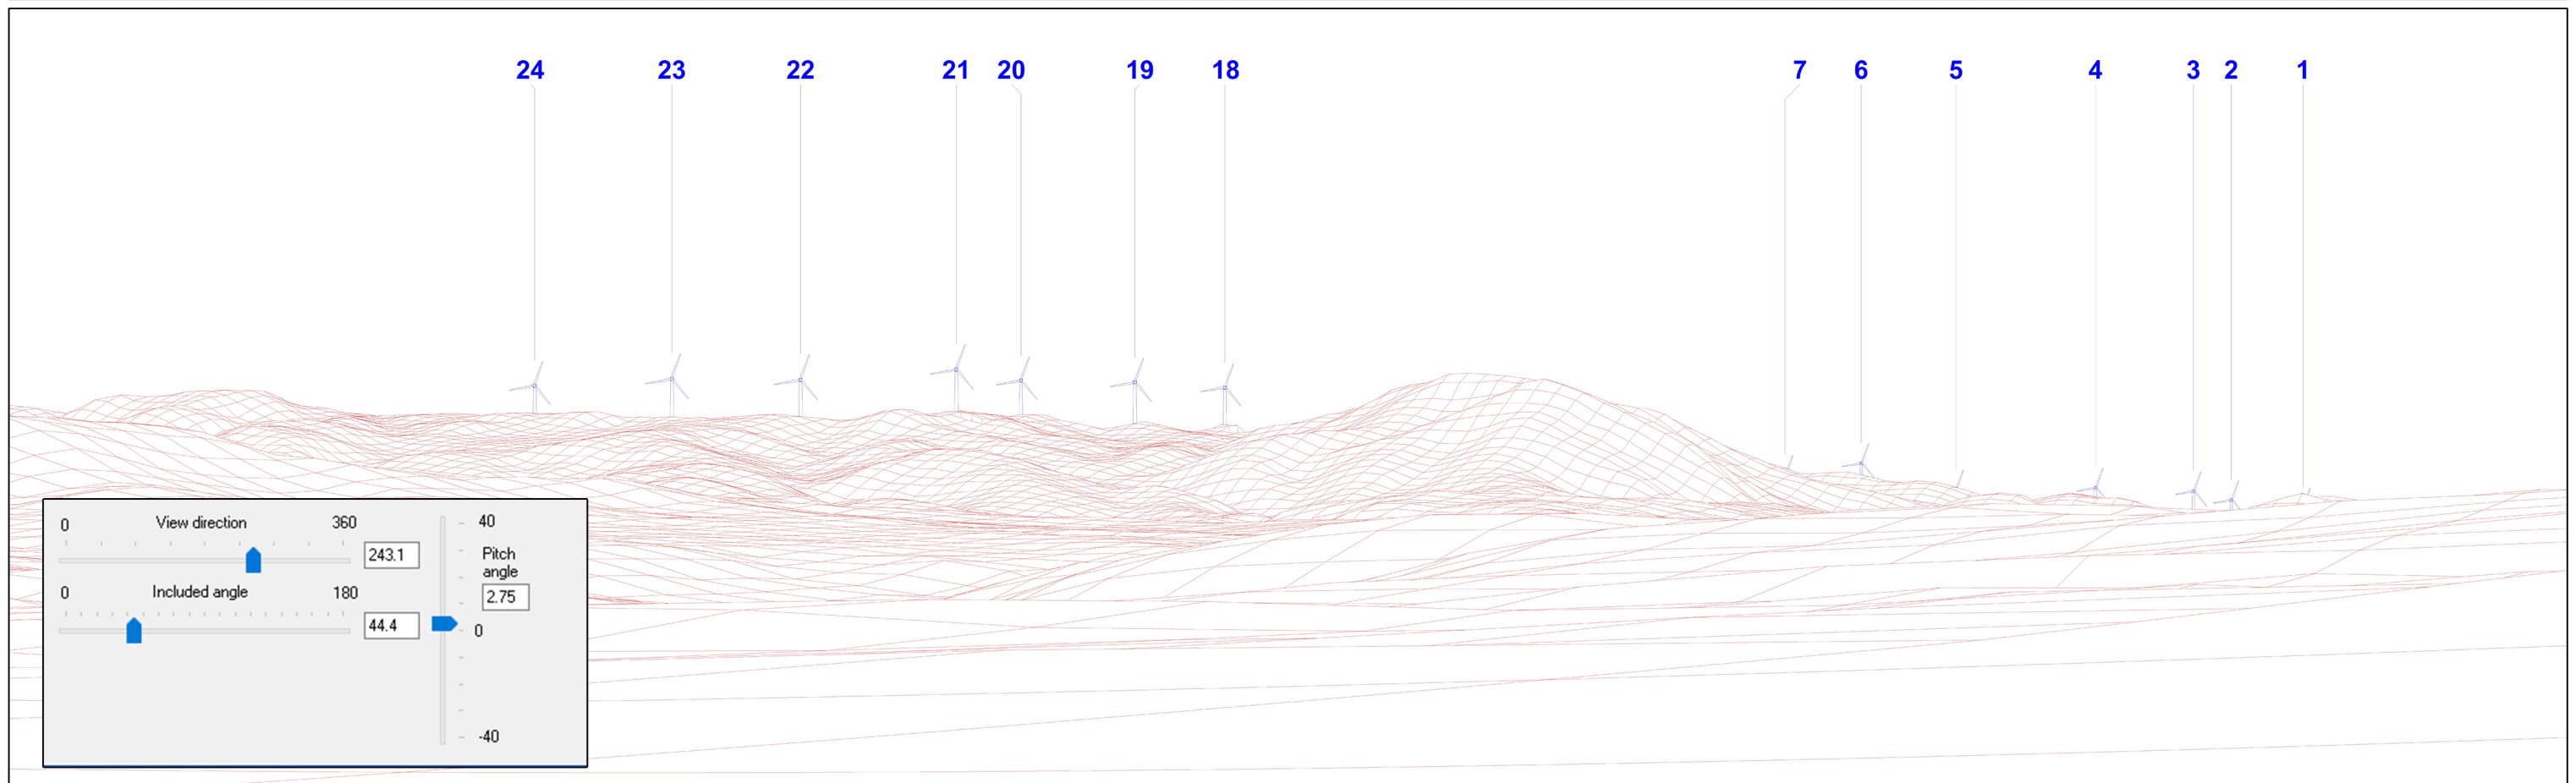

Viewpoint B17

Recommended Viewing Distance 49.0cm when printed A3 Landscape (40cm image width)

Kaimai Wind Farm

Photomontages from
Viewpoint B17
Cnr of Campbell Rd and Highway 2

Photomontage Details:

- Grid Reference - 1848242East
- 5856238North
- Nearest Turbine - 8587 m
- Turbines Visible - 14
- Rotor Diameter - 145/160m
- Hub Height Option - 112/132m