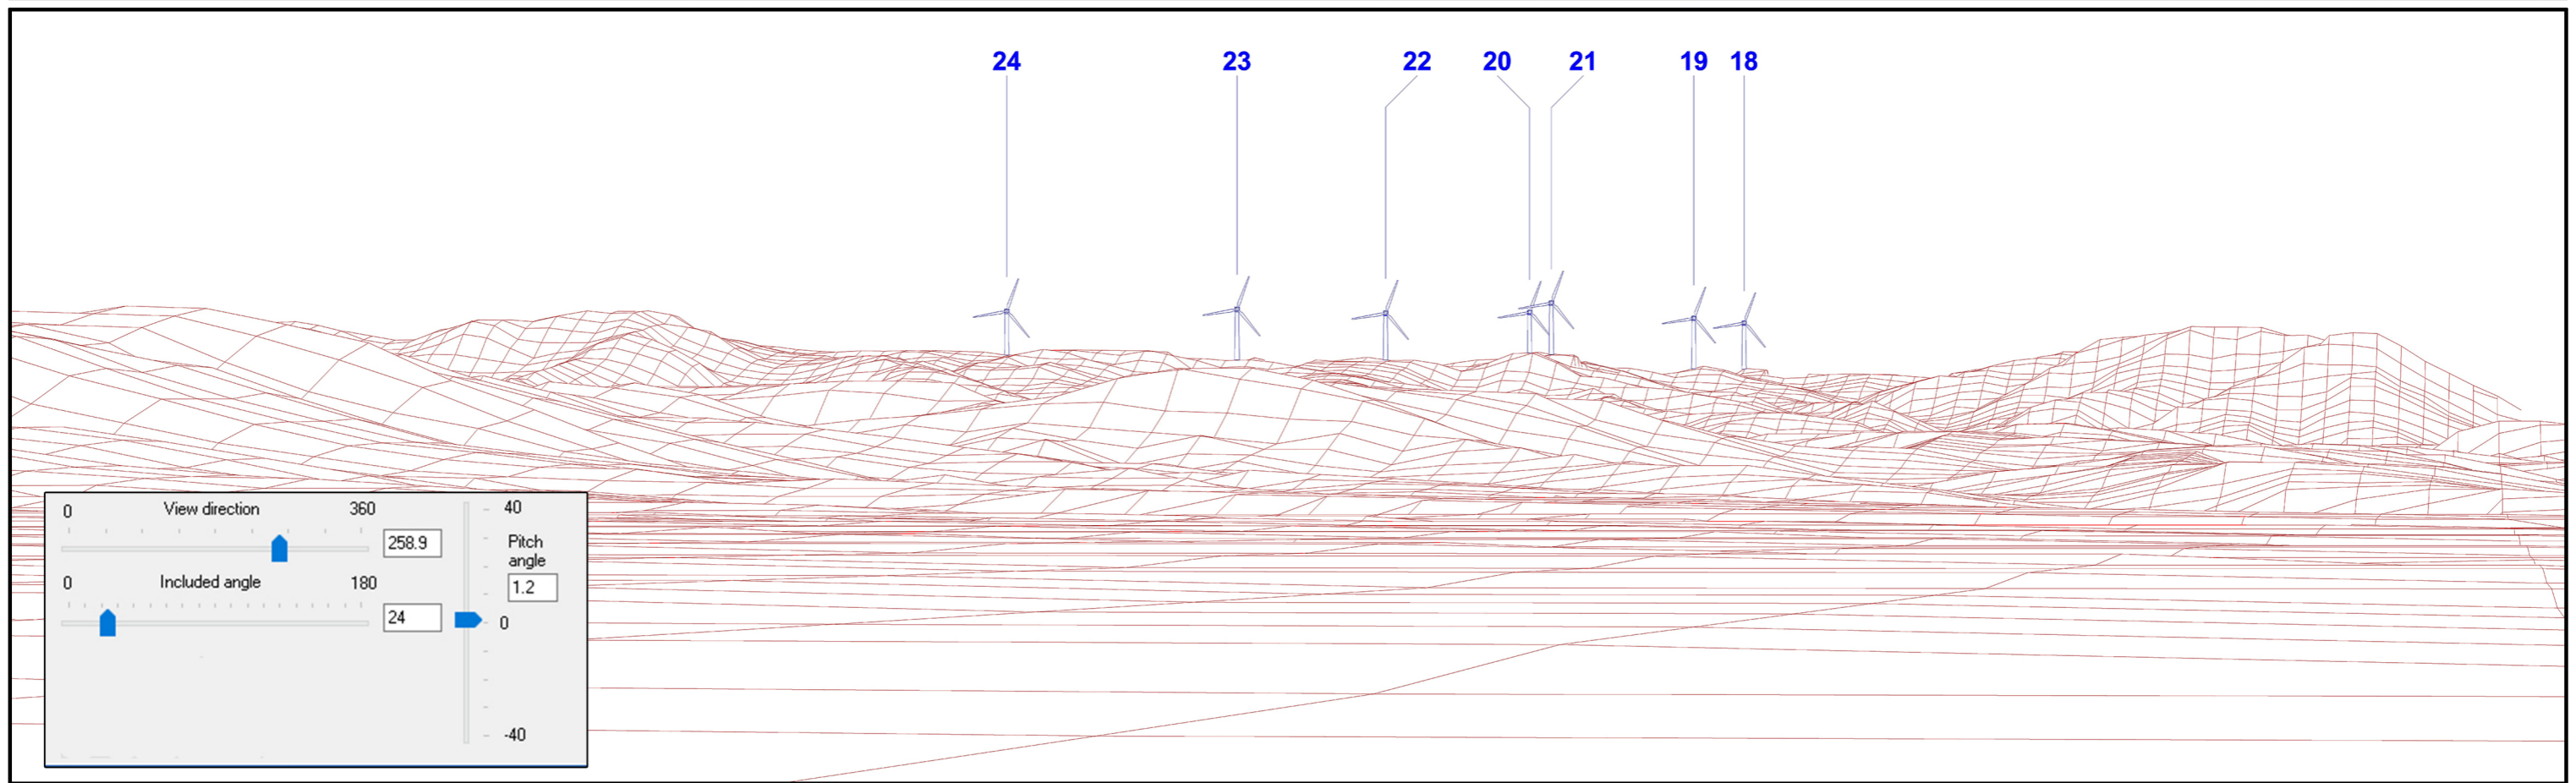

Viewpoint B18

Recommended Viewing Distance 94.1cm when printed A3 Landscape (40cm image width)

Kaimai Wind Farm

Photomontages from
Viewpoint B18
Cnr Tauranga and Trig Road, Waihi

Photomontage Details:

Grid Reference - 1854046East
- 5853595North
Nearest Turbine - 12848 m
Turbines Visible - 7
Rotor Diameter - 145/160m
Hub Height Option - 112/132m