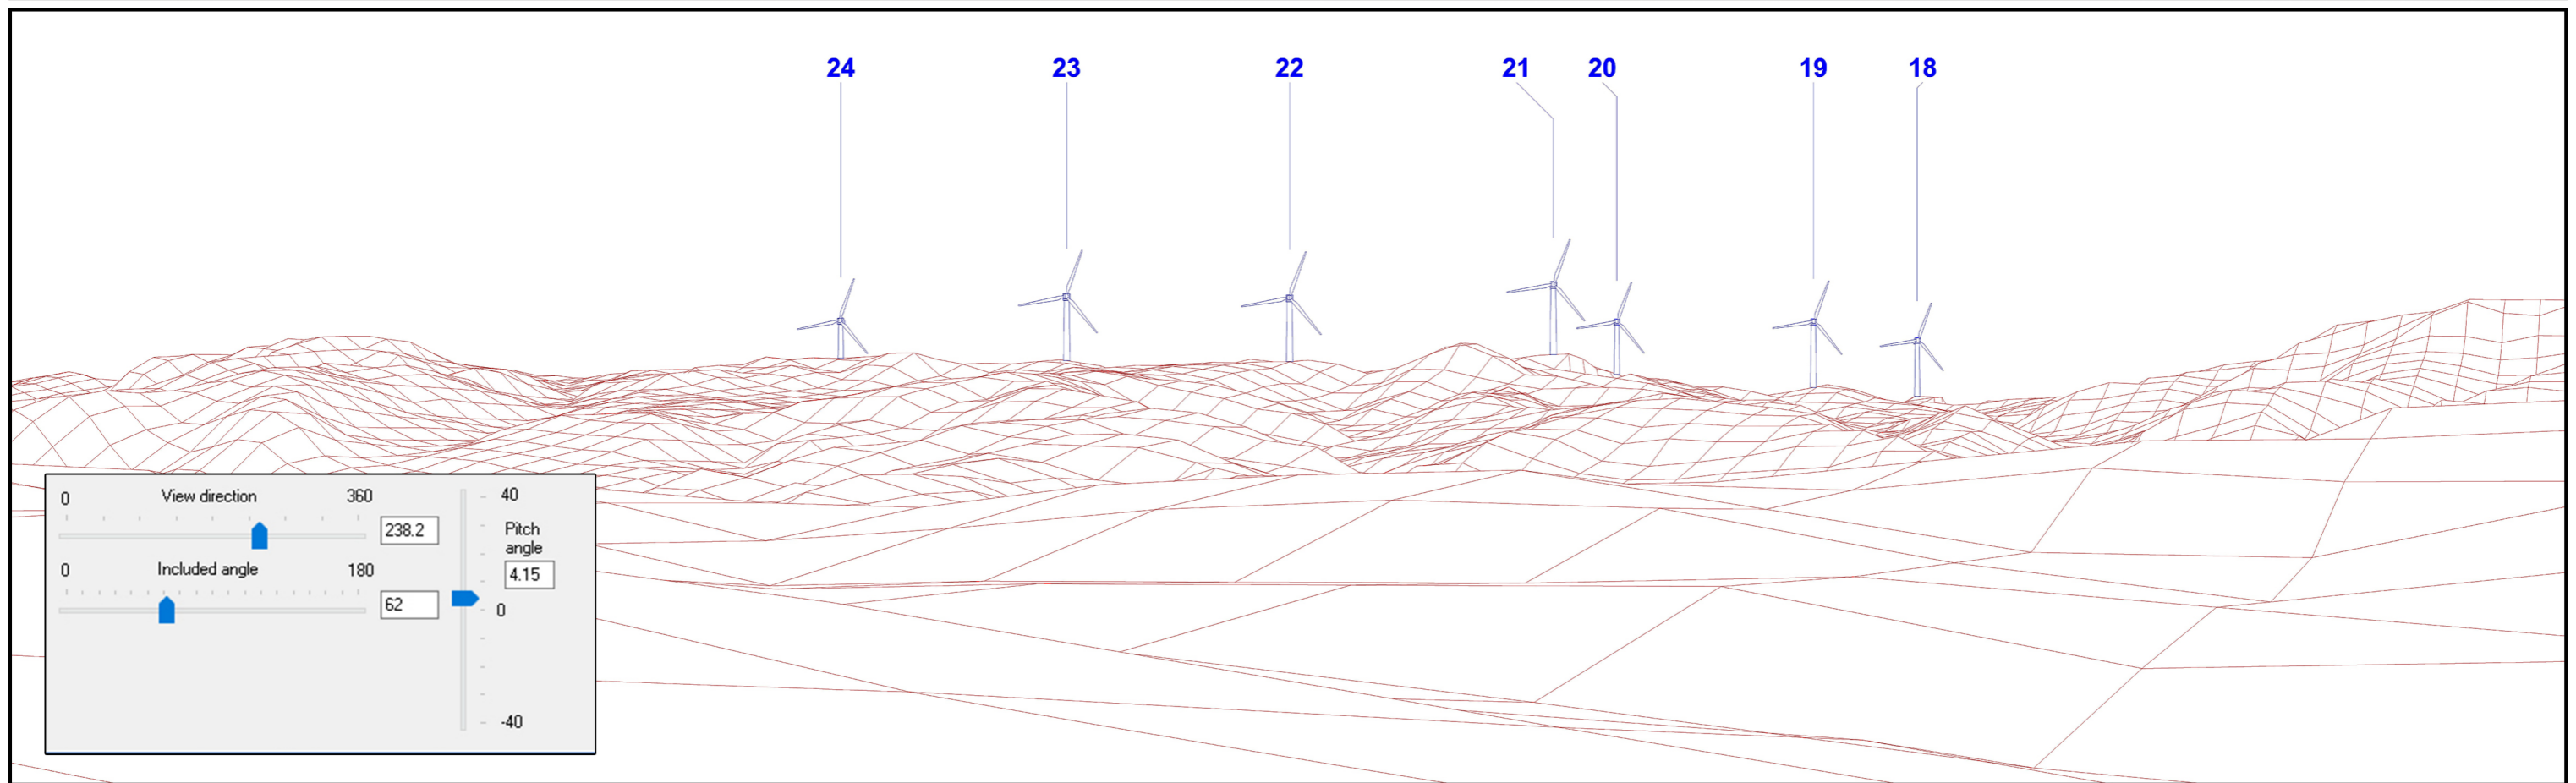

Viewpoint B19

Recommended Viewing Distance 33.3cm when printed A3 Landscape (40cm image width)

Kaimai Wind Farm

Photomontages from
Viewpoint B19
Kennedy Road

Photomontage Details:

| | | |
|-------------------|---|--------------|
| Grid Reference | - | 1844260East |
| | - | 5853152North |
| Nearest Turbine | - | 3560 m |
| Turbines Visible | - | 7 |
| Rotor Diameter | - | 145/160m |
| Hub Height Option | - | 112/132m |