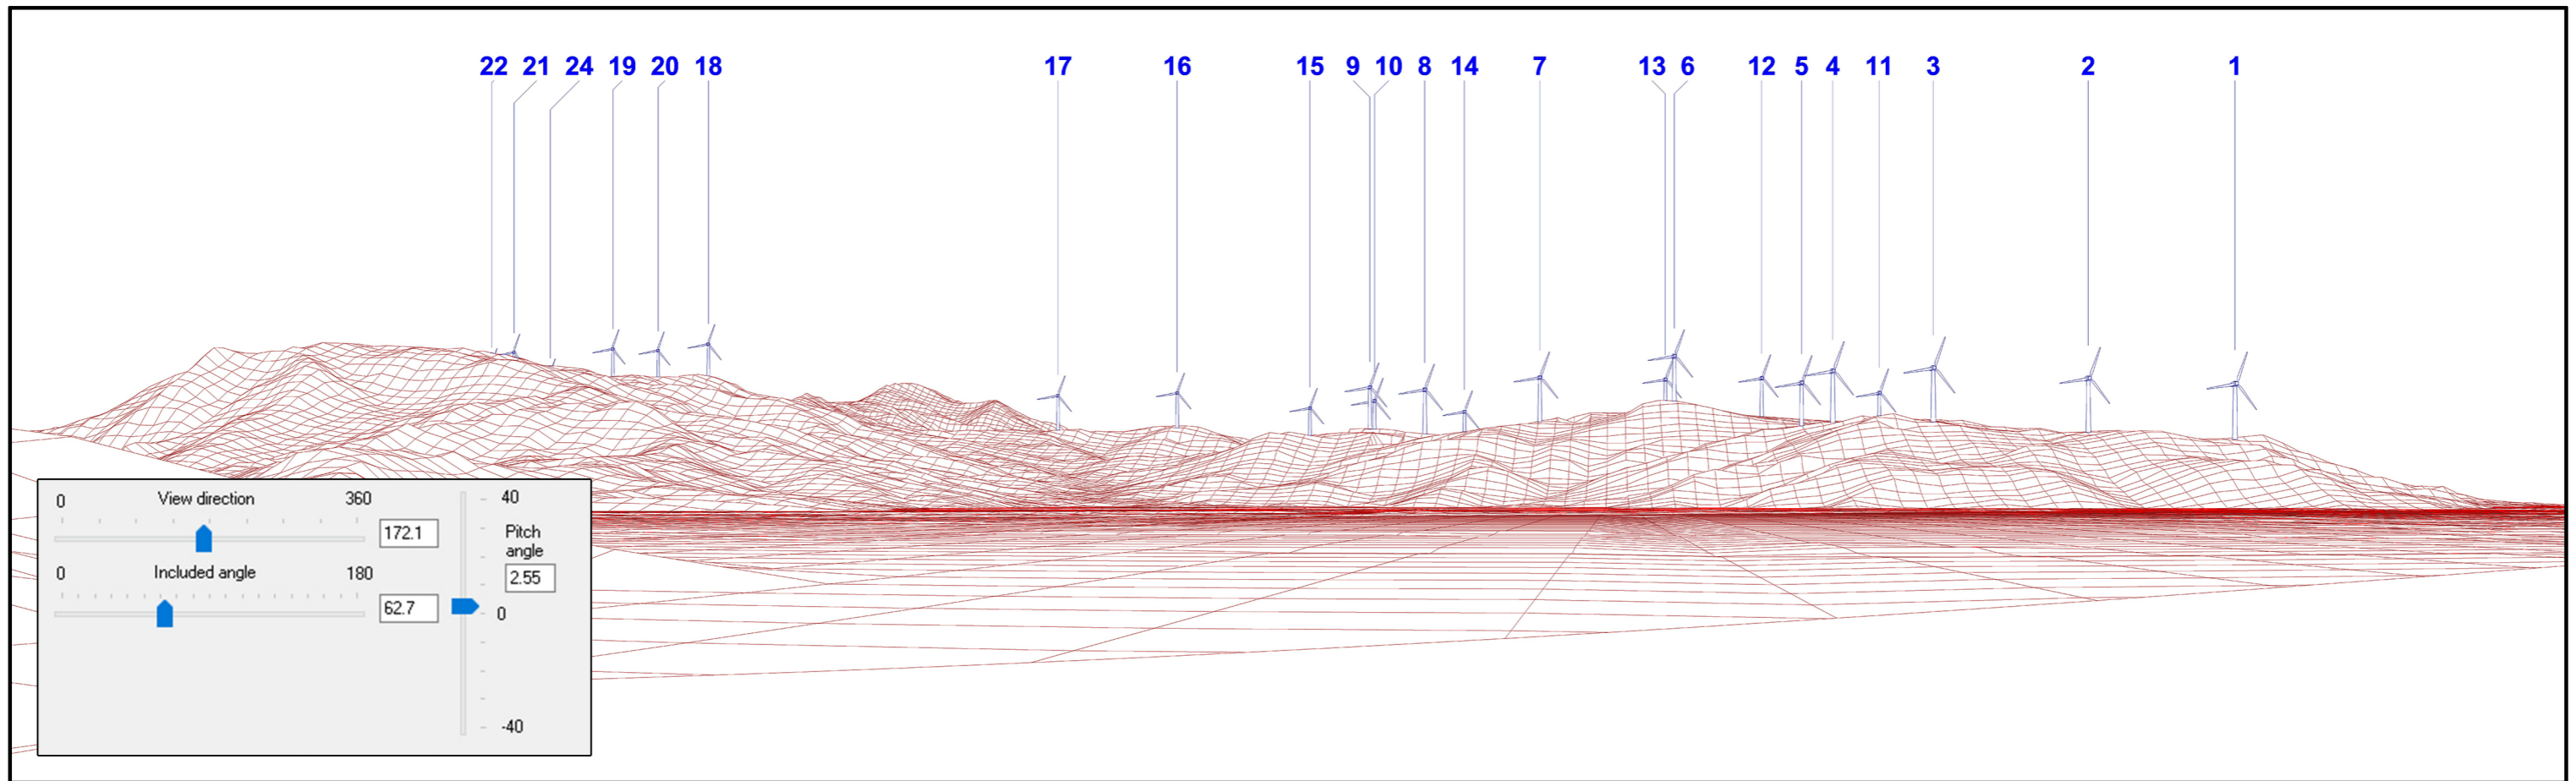

Viewpoint B2

Recommended Viewing Distance 36.6cm when printed A3 Landscape (40cm image width)

Kaimai Wind Farm

Photomontages from Viewpoint B2

Photomontage Details:

- Grid Reference - 1836986East
- 5959525North
- Nearest Turbine - 5591 m
- Turbines Visible - 23
- Rotor Diameter - 145/160m
- Hub Height Option - 112/132m