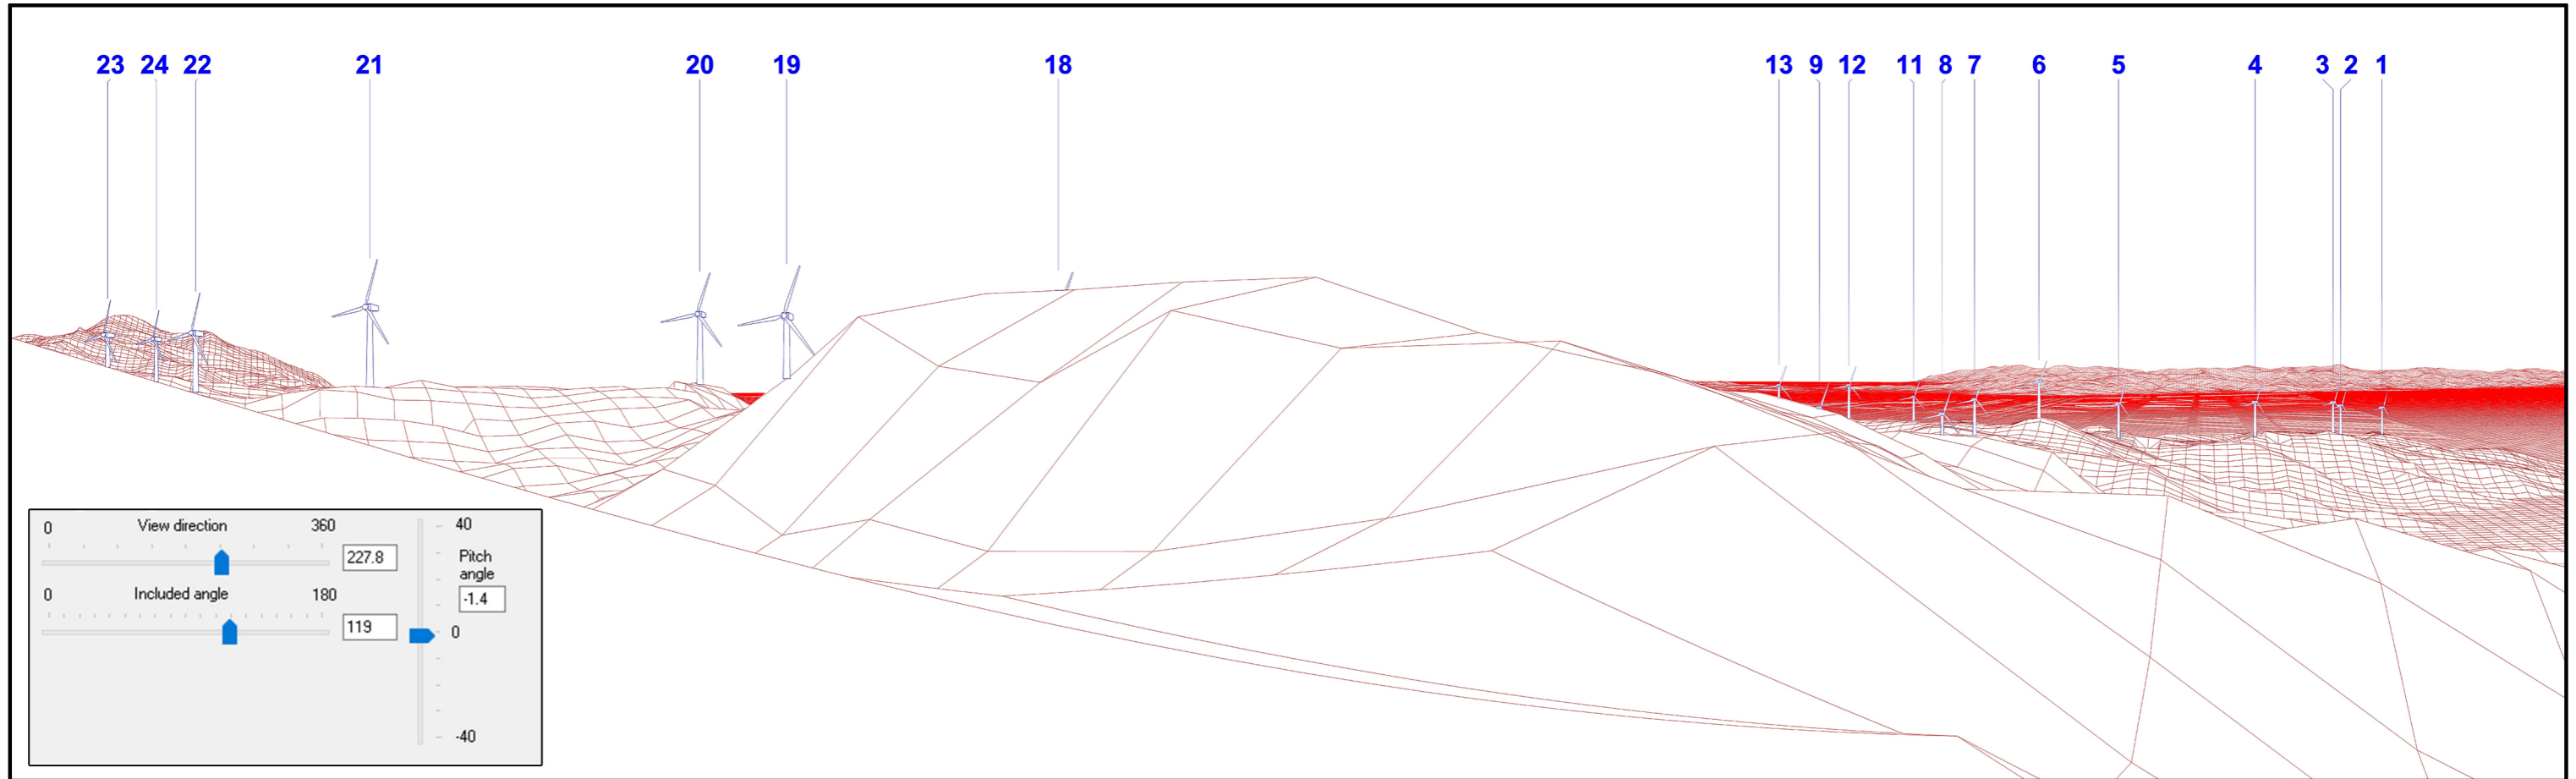

Viewpoint B20

Recommended Viewing Distance 11.8cm when printed A3 Landscape (40cm image width)

Kaimai Wind Farm

Photomontages from
Viewpoint B20
Mount Karangahake

Photomontage Details:

Grid Reference	-	1841140 East
	-	5853308 North
Nearest Turbine	-	1627 m
Turbines Visible	-	19
Rotor Diameter	-	145/160m
Hub Height Option	-	112/132m