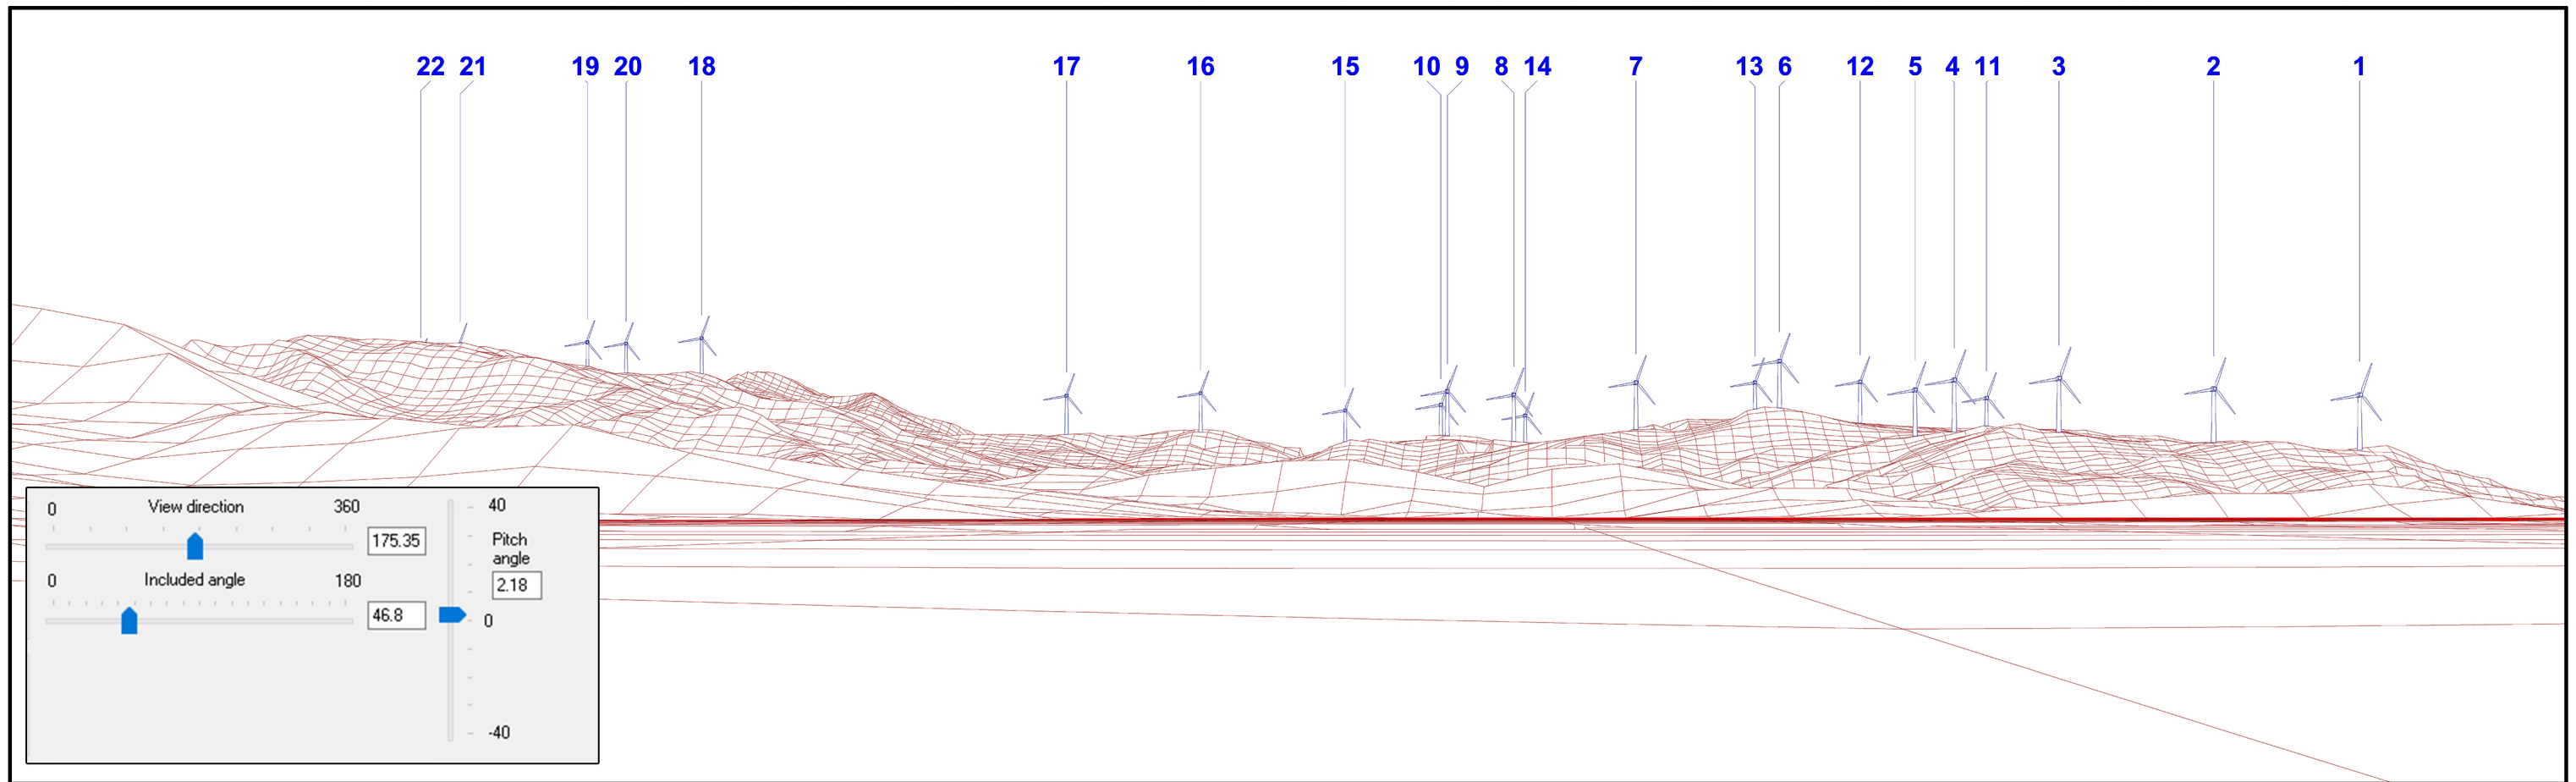

Viewpoint B3 Recommended Viewing Distance 46.2cm when printed A3 Landscape (40cm image width)

Kaimai Wind Farm

Photomontages from
Viewpoint B3
Thames Road, Paeroa

Photomontage Details:

- Grid Reference - 1837455East
- 5861444North
- Nearest Turbine - 7567 m
- Turbines Visible - 22
- Rotor Diameter - 145/160m
- Hub Height Option - 112/132m