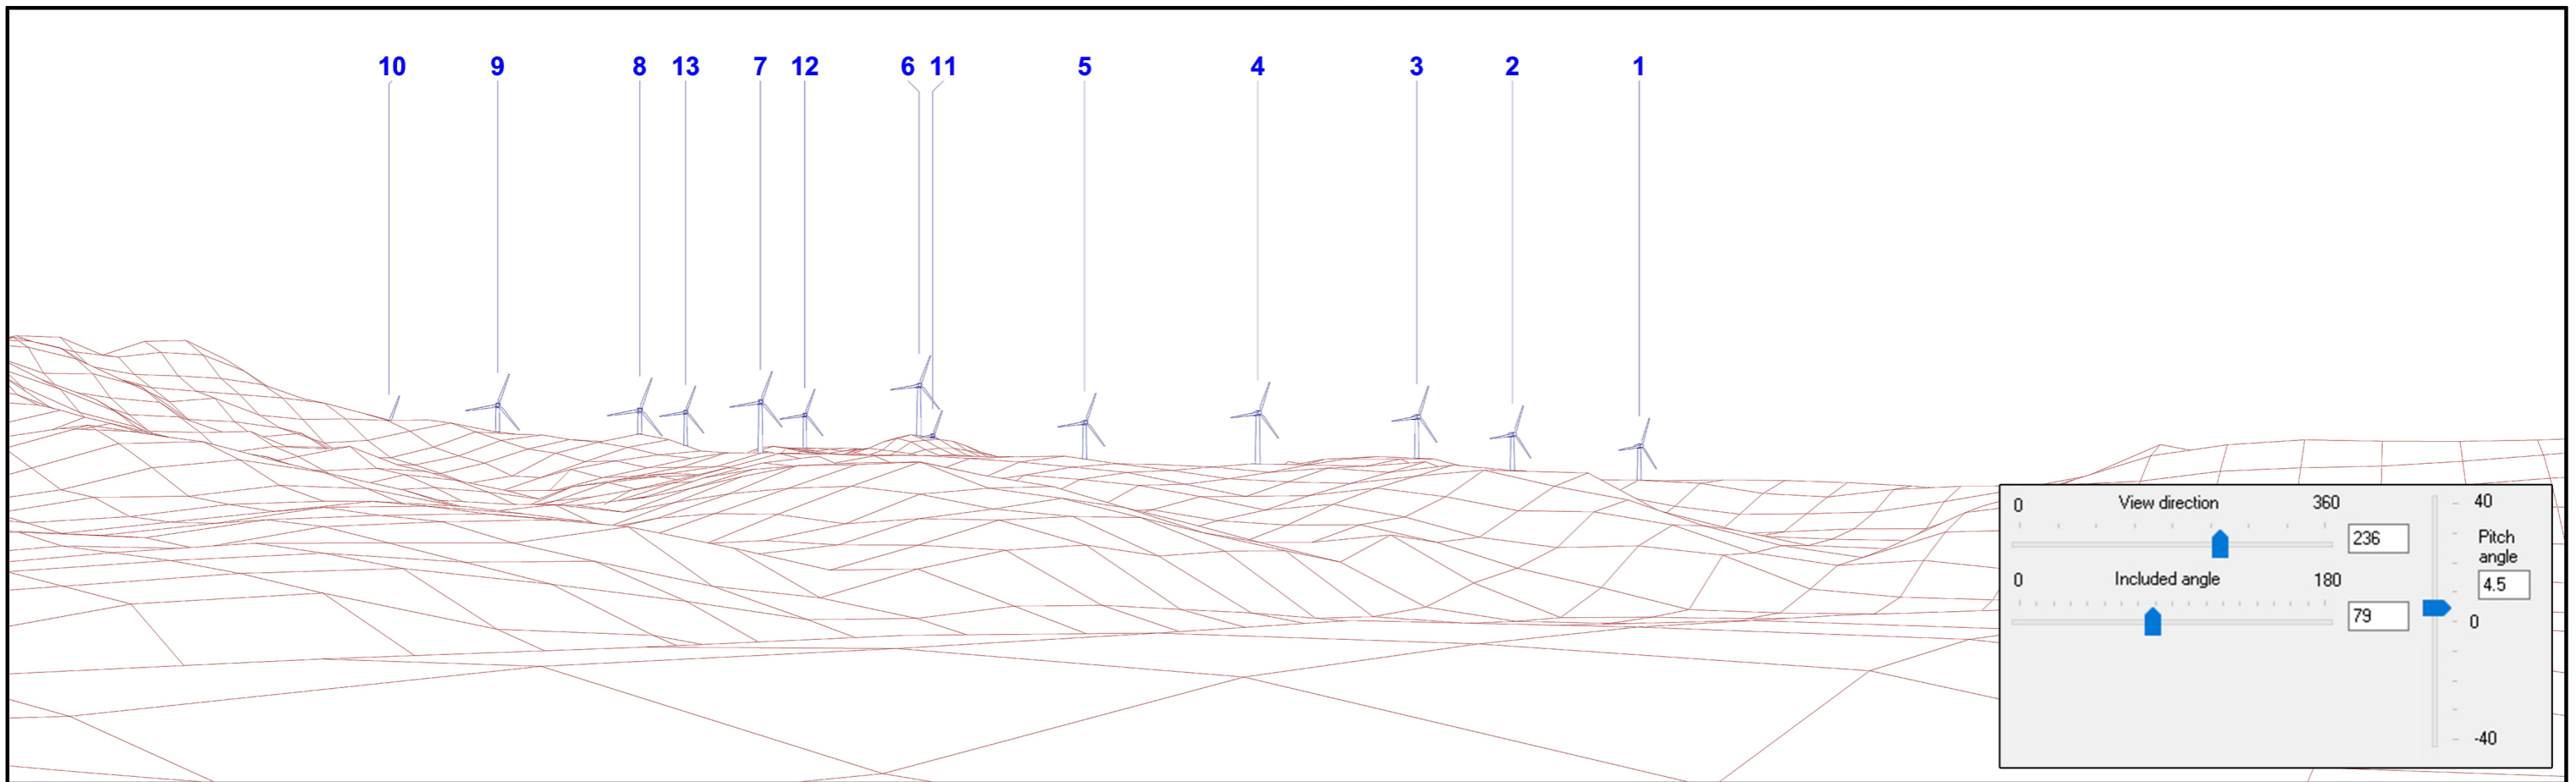

Viewpoint B4

Recommended Viewing Distance 24.3cm when printed A3 Landscape (40cm image width)

Kaimai Wind Farm

Photomontages from
Viewpoint B4
Edwin Road, Mackaytown

Photomontage Details:

Grid Reference	-	1840154East
	-	5856109North
Nearest Turbine	-	4216 m
Turbines Visible	-	13
Rotor Diameter	-	145/160m
Hub Height Option	-	112/132m