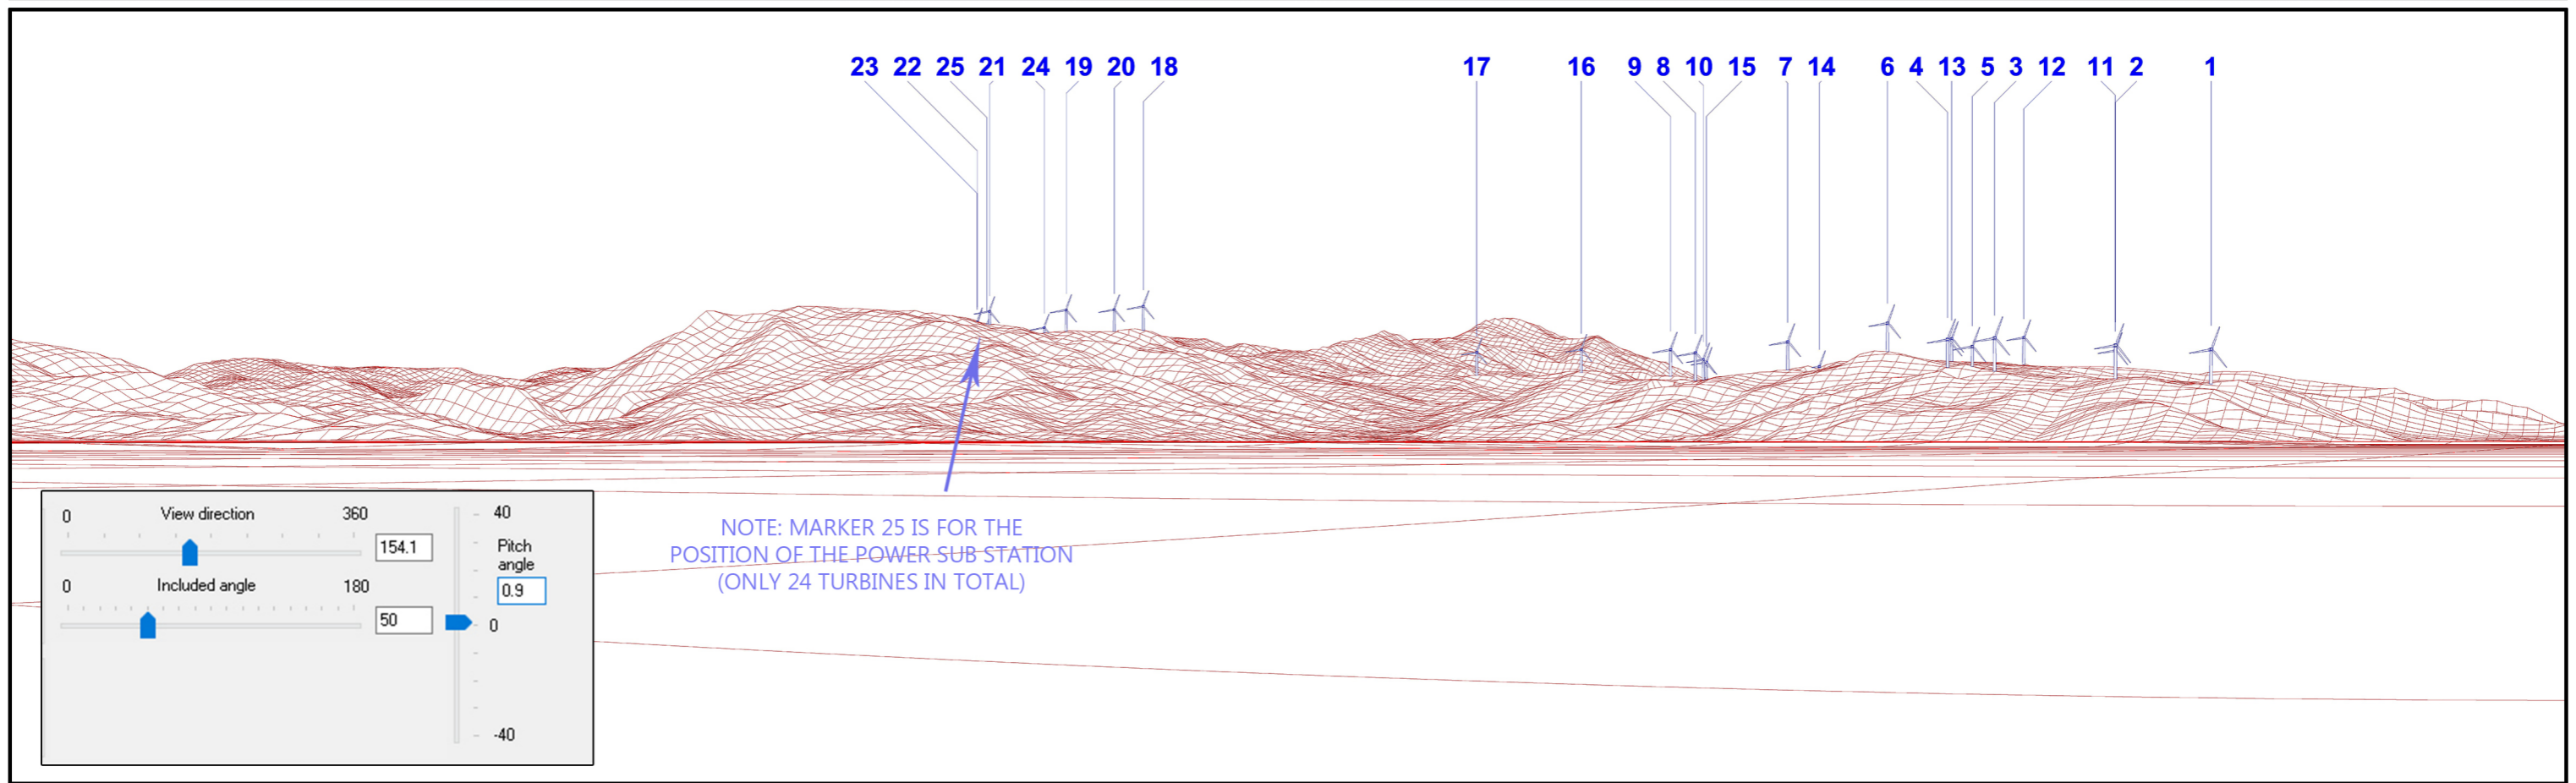

Viewpoint B6

Recommended Viewing Distance 42.9cm
when printed A3 Landscape (40cm image width)

Kaimai Wind Farm

Photomontages from
Viewpoint B6
Wilson Road

Photomontage Details:

Grid Reference	-	1834379East
	-	5862267North
Nearest Turbine	-	8220 m
Turbines Visible	-	24
Rotor Diameter	-	145/160m
Hub Height Option	-	112/132m