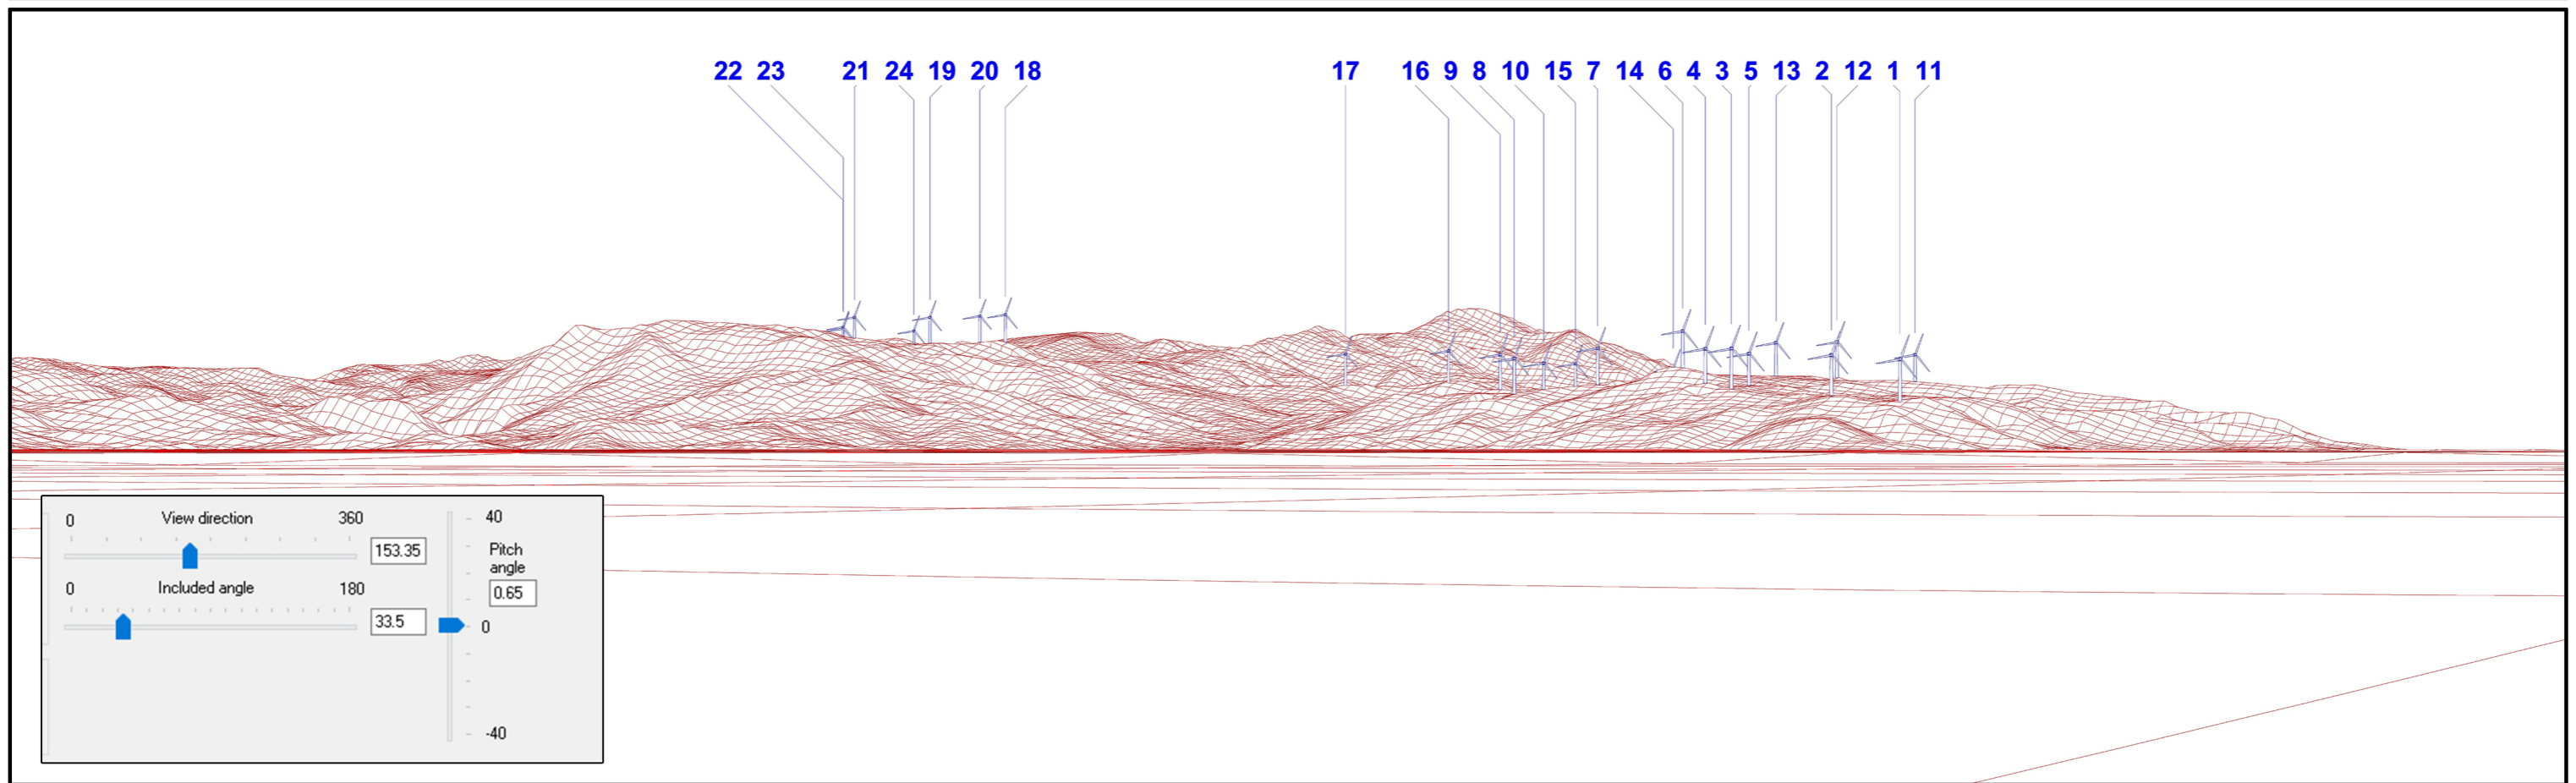

Viewpoint B7

Recommended Viewing Distance 66.5cm when printed A3 Landscape (40cm image width)

Kaimai Wind Farm

Photomontages from
Viewpoint B7
Hauraki Road

Photomontage Details:

Grid Reference	-	1831094East
	-	5867244North
Nearest Turbine	-	13845 m
Turbines Visible	-	24
Rotor Diameter	-	145/160m
Hub Height Option	-	112/132m