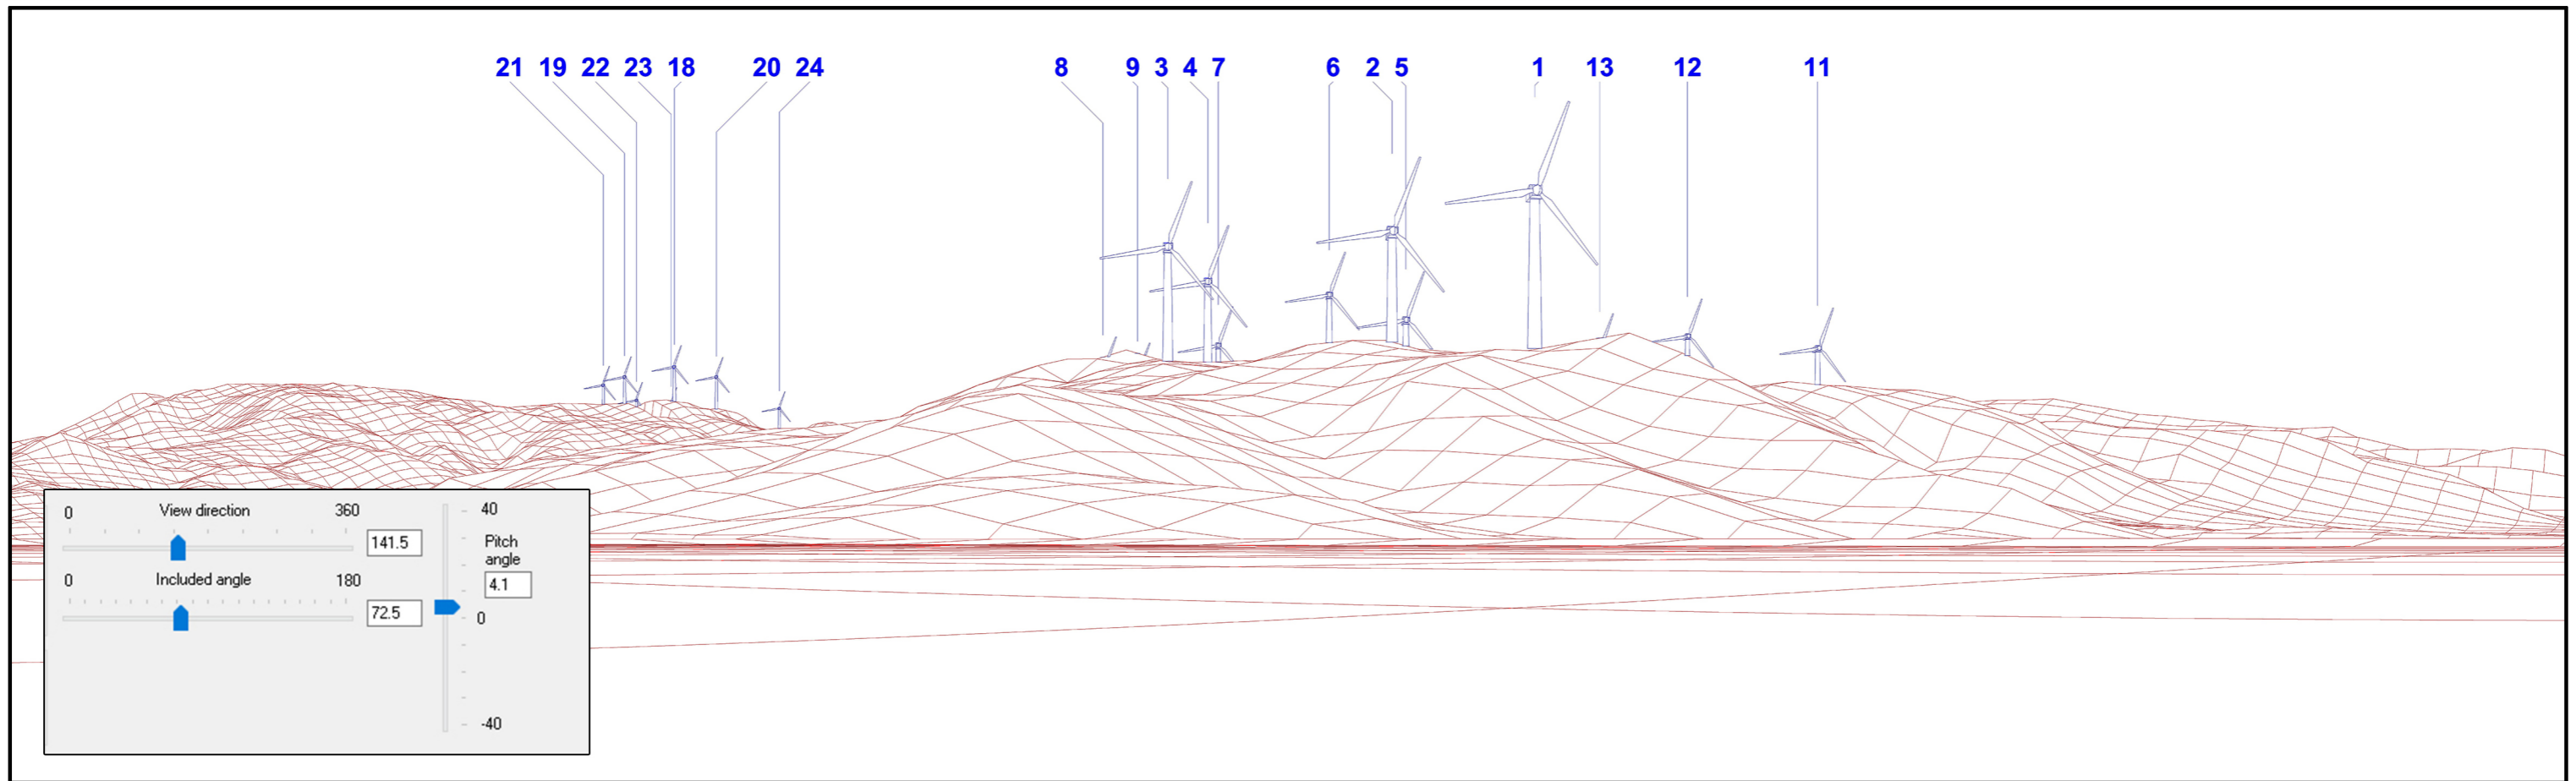

# Viewpoint B8

Recommended Viewing Distance 27.3cm when printed A3 Landscape (40cm image width)

### Photomontage Details:

Grid Reference	-	1834626East
	-	5855588North
Nearest Turbine	-	1715 m
Turbines Visible	-	19
Rotor Diameter	-	145/160m
Hub Height Option	-	112/132m