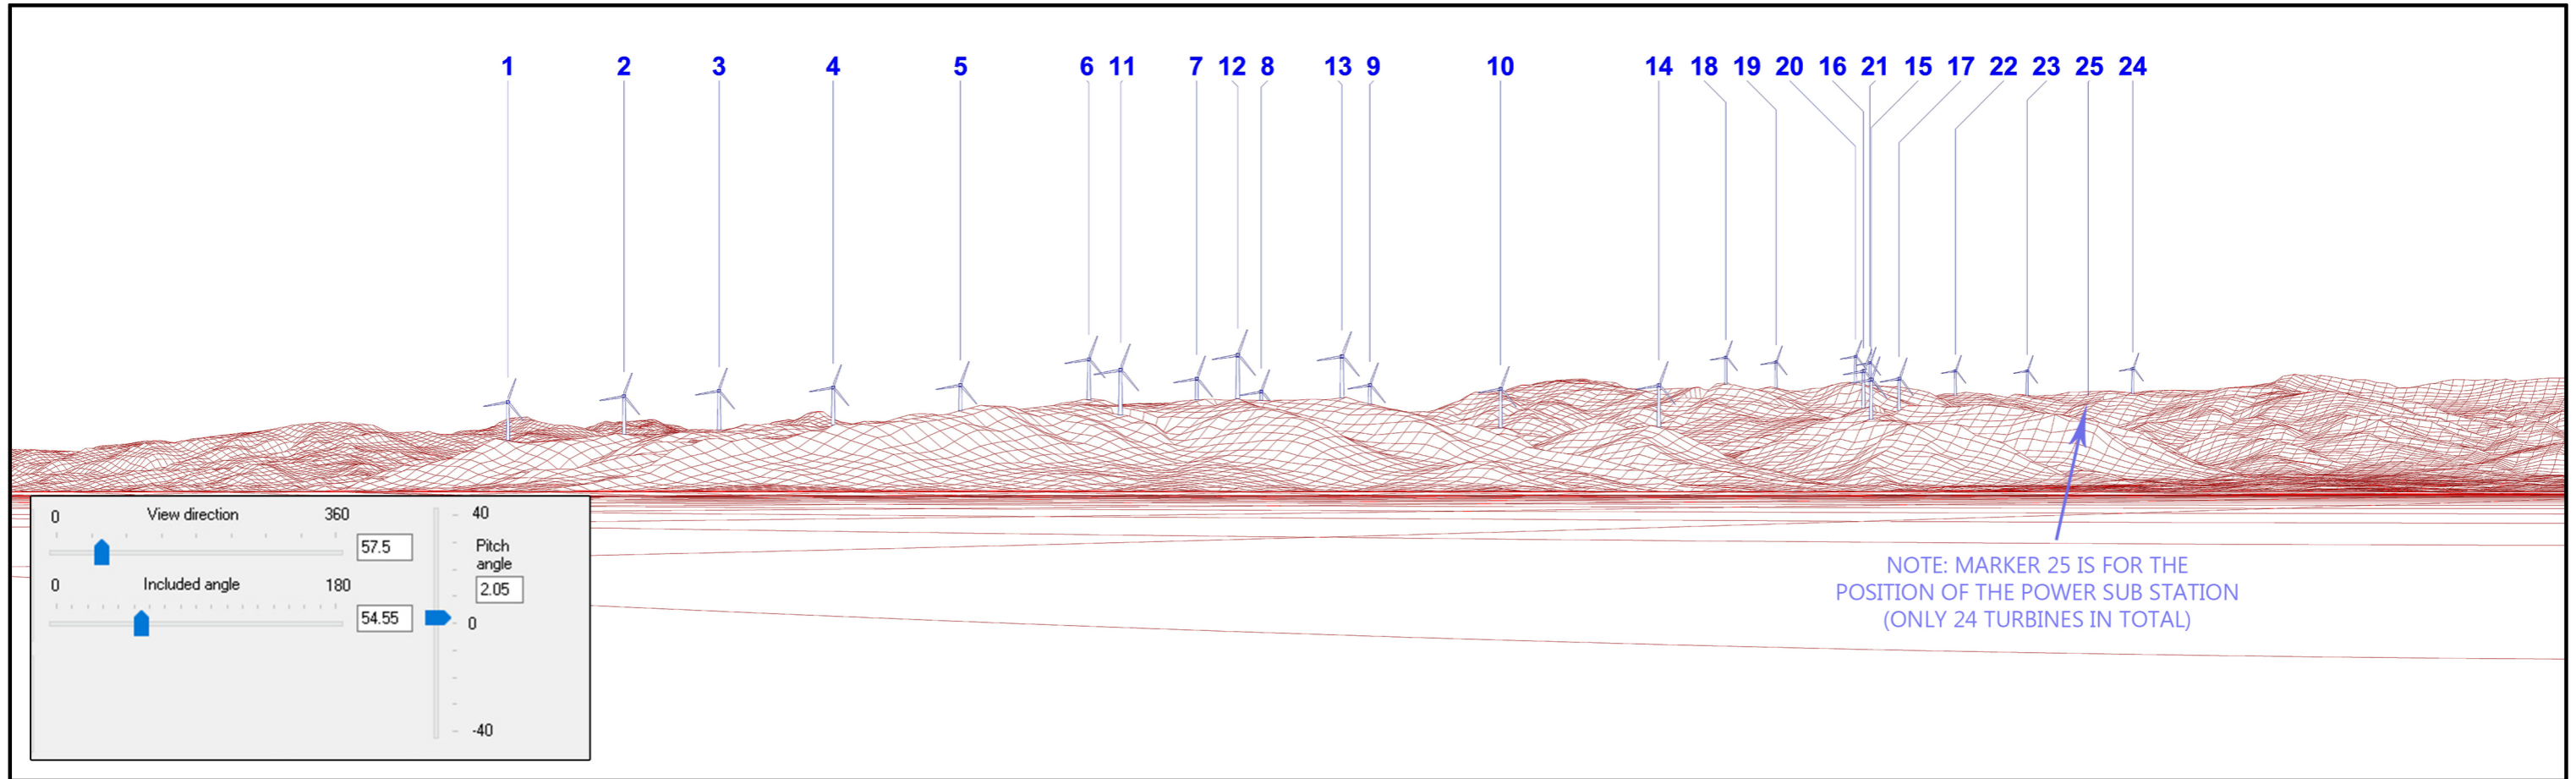

Viewpoint B9

Recommended Viewing Distance 38.8cm when printed A3 Landscape (40cm image width)

Kaimai Wind Farm

Photomontages from
Viewpoint B9
Paeroa Tahuna Road

Photomontage Details:

Grid Reference - 1829726East
 - 5847454North
 Nearest Turbine - 7938 m
 Turbines Visible - 24
 Rotor Diameter - 145/160m
 Hub Height Option - 112/132m